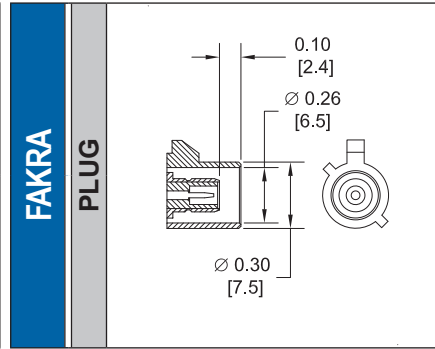

连接器编号

所示规则参数只用于标识目的

1.0/2.3 SLIDE ON	PLUG	
	JACK	
1.85 mm**	MALE	
	FEMALE	
2.4 mm**	MALE	
	FEMALE	
2.92 mm*	MALE	
	FEMALE	
3.5 mm*	MALE	
	FEMALE	
7 mm	PLUG	
	JACK	
7/16	PLUG	
	JACK	
3/4-20 TWINAX	MALE	
	FEMALE	
10-32	MALE	
	FEMALE	
BANANA	PLUG	
	JACK	
BNC	MALE	
	FEMALE	
REVERSE POLARITY BNC	MALE	
	FEMALE	
75 OHM BNC	MALE	
	FEMALE	

*SMA, 2.92mm, & 3.5mm CONNECTORS WILL MATE MECHANICALLY & ELECTRICALLY TO EACH OTHER.

**1.85mm & 2.4mm CONNECTORS WILL MATE MECHANICALLY & ELECTRICALLY TO EACH OTHER.

连接器编号

所示规则参数只用于标识目的

FAKRA

COMPLETE KEY CODE INFO

连接器编号

所示规则参数只用于标识目的

SHV	PLUG	 Ø 0.57" [14.5mm]	SMA*	MALE	 1/4-36 5/16 HEX	REVERSE POLARITY SMA	MALE	 1/4-36 5/16 HEX
	JACK	 Ø 0.44" [11.1mm]		FEMALE	 1/4-36 Ø 0.21 [5.3]		FEMALE	 1/4-36 Ø 0.21" [5.3mm]
SMA REVERSE THREAD	MALE	 1/4-36 LEFT HAND THREAD 5/16 HEX	SMB	PLUG	 Ø 0.25 [6.4]	75 OHM SMB	PLUG	 Ø 0.37 [9.2]
	FEMALE	 1/4-36 LEFT HAND THREAD Ø 0.21 [5.3]		JACK	 Ø 0.14 [3.7]		JACK	 Ø 0.24 [6.2]
SMC	PLUG	 #10-32 1/4 HEX	75 OHM SMC	PLUG	 5/16-32 11/32 HEX	SMP	MALE	 Ø 0.15" [3.7]
	JACK	 #10-32 Ø 0.14 [3.7]		JACK	 5/16-32 Ø 0.24 [6.2]		FEMALE	 Ø 0.13" [3.3]
SSMA	MALE	 #10-36 1/4 HEX	SSMB	PLUG	 Ø 0.18 [4.7]	TNC	MALE	 7/16-28 Ø 0.59 [15.0]
	FEMALE	 #10-36 Ø 0.16 [4.1]		JACK	 Ø 0.10 [2.6]		FEMALE	 7/16-28 Ø 0.38 [9.6]
75 OHM TNC	MALE	 7/16-28 Ø 0.59 [15.0]	REVERSE POLARITY TNC	MALE	 7/16-28 Ø 0.59 [15.0]	UHF	MALE	 5/8-24 Ø 0.70 [17.8]
	FEMALE	 7/16-28 Ø 0.38 [9.6]		FEMALE	 7/16-28 Ø 0.38 [9.6]		FEMALE	 5/8-24 Ø 0.55 [14.0]