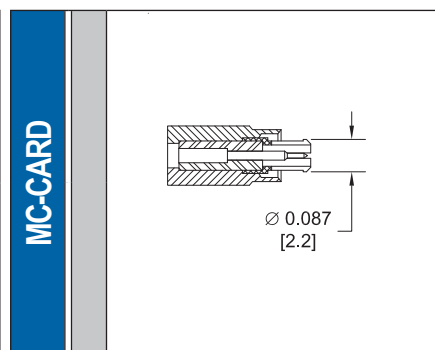

FAKRA

COMPLETE KEY CODE INFO

CODE	JACK	PLUG	COLOR	APPLICATION
A			BLACK	RADIO WITH PHANTOM SUPPLY
B			WHITE	RADIO WITHOUT PHANTOM SUPPLY
C			BLUE	GPS: TELEMATICS OR NAVIGATION
D			BORDEAUX	GSM: CELLULAR PHONE

CODE	JACK	PLUG	COLOR	APPLICATION
H			VIOLET	GPS: TELEMATICS AND NAVIGATION
I			BEIGE	BLUETOOTH
K			CURRY	RADIO WITH I.F. OUTPUT (ANTENNA DIVERSITY)
Z			WATER BLUE	NEUTRAL CODING