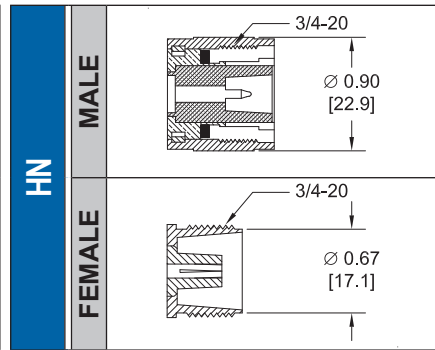

FAKRA

COMPLETE KEY CODE INFO

CODE	JACK	PLUG	COLOR	APPLICATION
A			BLACK	RADIO WITH PHANTOM SUPPLY
B			WHITE	RADIO WITHOUT PHANTOM SUPPLY
C			BLUE	GPS: TELEMATICS OR NAVIGATION
D			BORDEAUX	GSM: CELLULAR PHONE

CODE	JACK	PLUG	COLOR	APPLICATION
H			VIOLET	GPS: TELEMATICS AND NAVIGATION
I			BEIGE	BLUETOOTH
K			CURRY	RADIO WITH I.F. OUTPUT (ANTENNA DIVERSITY)
Z			WATER BLUE	NEUTRAL CODING