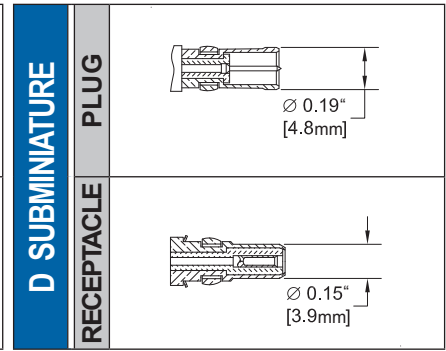

连接器编号

所示规则参数只用于标识目的

1.0/2.3 SLIDE ON	PLUG	
	JACK	
1.85 mm**	MALE	
	FEMALE	
2.4 mm**	MALE	
	FEMALE	
2.92 mm*	MALE	
	FEMALE	
3.5 mm*	MALE	
	FEMALE	
7 mm	PLUG	
	JACK	
7/16	PLUG	
	JACK	
3/4-20 TWINAX	MALE	
	FEMALE	
10-32	MALE	
	FEMALE	
BANANA	PLUG	
	JACK	
BNC	MALE	
	FEMALE	
REVERSE POLARITY BNC	MALE	
	FEMALE	
75 OHM BNC	MALE	
	FEMALE	

*SMA, 2.92mm, & 3.5mm CONNECTORS WILL MATE MECHANICALLY & ELECTRICALLY TO EACH OTHER.

**1.85mm & 2.4mm CONNECTORS WILL MATE MECHANICALLY & ELECTRICALLY TO EACH OTHER.

连接器编号

所示规则参数只用于标识目的

FAKRA

COMPLETE KEY CODE INFO

连接器编号

所示规则参数只用于标识目的

SHV	PLUG	 Ø 0.57" [14.5mm]	SMA*	MALE	 1/4-36 5/16 HEX	REVERSE POLARITY SMA	MALE	 1/4-36 5/16 HEX
	JACK	 Ø 0.44" [11.1mm]		FEMALE	 1/4-36 Ø 0.21 [5.3]		FEMALE	 1/4-36 Ø 0.21" [5.3mm]
SMA REVERSE THREAD	MALE	 1/4-36 LEFT HAND THREAD 5/16 HEX	SMB	PLUG	 Ø 0.25 [6.4]	75 OHM SMB	PLUG	 Ø 0.37 [9.2]
	FEMALE	 1/4-36 LEFT HAND THREAD Ø 0.21 [5.3]		JACK	 Ø 0.14 [3.7]		JACK	 Ø 0.24 [6.2]
SMC	PLUG	 #10-32 1/4 HEX	75 OHM SMC	PLUG	 5/16-32 11/32 HEX	SMP	MALE	 Ø 0.15" [3.7]
	JACK	 #10-32 Ø 0.14 [3.7]		JACK	 5/16-32 Ø 0.24 [6.2]		FEMALE	 Ø 0.13" [3.3]
SSMA	MALE	 #10-36 1/4 HEX	SSMB	PLUG	 Ø 0.18 [4.7]	TNC	MALE	 7/16-28 Ø 0.59 [15.0]
	FEMALE	 #10-36 Ø 0.16 [4.1]		JACK	 Ø 0.10 [2.6]		FEMALE	 7/16-28 Ø 0.38 [9.6]
75 OHM TNC	MALE	 7/16-28 Ø 0.59 [15.0]	REVERSE POLARITY TNC	MALE	 7/16-28 Ø 0.59 [15.0]	UHF	MALE	 5/8-24 Ø 0.70 [17.8]
	FEMALE	 7/16-28 Ø 0.38 [9.6]		FEMALE	 7/16-28 Ø 0.38 [9.6]		FEMALE	 5/8-24 Ø 0.55 [14.0]