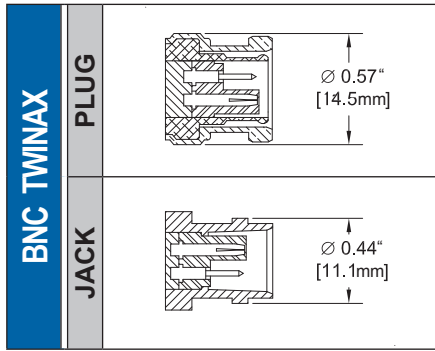

连接器编号

所示规则参数只用于标识目的

1.0/2.3 SLIDE ON	PLUG	
	JACK	
1.85 mm**	MALE	
	FEMALE	
2.4 mm**	MALE	
	FEMALE	
2.92 mm*	MALE	
	FEMALE	
3.5 mm*	MALE	
	FEMALE	
7 mm	PLUG	
	JACK	
7/16	PLUG	
	JACK	
3/4-20 TWINAX	MALE	
	FEMALE	
10-32	MALE	
	FEMALE	
BANANA	PLUG	
	JACK	
BNC	MALE	
	FEMALE	
REVERSE POLARITY BNC	MALE	
	FEMALE	
75 OHM BNC	MALE	
	FEMALE	

*SMA, 2.92mm, & 3.5mm CONNECTORS WILL MATE MECHANICALLY & ELECTRICALLY TO EACH OTHER.

**1.85mm & 2.4mm CONNECTORS WILL MATE MECHANICALLY & ELECTRICALLY TO EACH OTHER.

连接器编号

所示规则参数只用于标识目的

FAKRA

COMPLETE KEY CODE INFO

连接器编号

所示规则参数只用于标识目的

SHV	PLUG	 Ø 0.57" [14.5mm]	SMA*	MALE	 1/4-36 5/16 HEX	REVERSE POLARITY SMA	MALE	 1/4-36 5/16 HEX
	JACK	 Ø 0.44" [11.1mm]		FEMALE	 1/4-36 Ø 0.21 [5.3]		FEMALE	 1/4-36 Ø 0.21" [5.3mm]
SMA REVERSE THREAD	MALE	 1/4-36 LEFT HAND THREAD 5/16 HEX	SMB	PLUG	 Ø 0.25 [6.4]	75 OHM SMB	PLUG	 Ø 0.37 [9.2]
	FEMALE	 1/4-36 LEFT HAND THREAD Ø 0.21 [5.3]		JACK	 Ø 0.14 [3.7]		JACK	 Ø 0.24 [6.2]
SMC	PLUG	 #10-32 1/4 HEX	75 OHM SMC	PLUG	 5/16-32 11/32 HEX	SMP	MALE	 Ø 0.15" [3.7]
	JACK	 #10-32 Ø 0.14 [3.7]		JACK	 5/16-32 Ø 0.24 [6.2]		FEMALE	 Ø 0.13" [3.3]
SSMA	MALE	 #10-36 1/4 HEX	SSMB	PLUG	 Ø 0.18 [4.7]	TNC	MALE	 7/16-28 Ø 0.59 [15.0]
	FEMALE	 #10-36 Ø 0.16 [4.1]		JACK	 Ø 0.10 [2.6]		FEMALE	 7/16-28 Ø 0.38 [9.6]
75 OHM TNC	MALE	 7/16-28 Ø 0.59 [15.0]	REVERSE POLARITY TNC	MALE	 7/16-28 Ø 0.59 [15.0]	UHF	MALE	 5/8-24 Ø 0.70 [17.8]
	FEMALE	 7/16-28 Ø 0.38 [9.6]		FEMALE	 7/16-28 Ø 0.38 [9.6]		FEMALE	 5/8-24 Ø 0.55 [14.0]