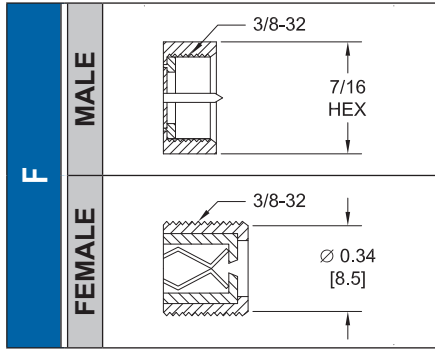

连接器编号

所示规则参数只用于标识目的

1.0/2.3 SLIDE ON	PLUG	
	JACK	
1.85 mm**	MALE	
	FEMALE	
2.4 mm**	MALE	
	FEMALE	
2.92 mm*	MALE	
	FEMALE	
3.5 mm*	MALE	
	FEMALE	
7 mm	PLUG	
	JACK	
7/16	PLUG	
	JACK	
3/4-20 TWINAX	MALE	
	FEMALE	
10-32	MALE	
	FEMALE	
BANANA	PLUG	
	JACK	
BNC	MALE	
	FEMALE	
REVERSE POLARITY BNC	MALE	
	FEMALE	
75 OHM BNC	MALE	
	FEMALE	

*SMA, 2.92mm, & 3.5mm CONNECTORS WILL MATE MECHANICALLY & ELECTRICALLY TO EACH OTHER.

**1.85mm & 2.4mm CONNECTORS WILL MATE MECHANICALLY & ELECTRICALLY TO EACH OTHER.

连接器编号

所示规则参数只用于标识目的

FAKRA

COMPLETE KEY CODE INFO

连接器编号

所示规则参数只用于标识目的

SHV	PLUG	 Ø 0.57" [14.5mm]	SMA*	MALE	 1/4-36 5/16 HEX	REVERSE POLARITY SMA	MALE	 1/4-36 5/16 HEX
	JACK	 Ø 0.44" [11.1mm]		FEMALE	 1/4-36 Ø 0.21 [5.3]		FEMALE	 1/4-36 Ø 0.21" [5.3mm]
SMA REVERSE THREAD	MALE	 1/4-36 LEFT HAND THREAD 5/16 HEX	SMB	PLUG	 Ø 0.25 [6.4]	75 OHM SMB	PLUG	 Ø 0.37 [9.2]
	FEMALE	 1/4-36 LEFT HAND THREAD Ø 0.21 [5.3]		JACK	 Ø 0.14 [3.7]		JACK	 Ø 0.24 [6.2]
SMC	PLUG	 #10-32 1/4 HEX	75 OHM SMC	PLUG	 5/16-32 11/32 HEX	SMP	MALE	 Ø 0.15" [3.7]
	JACK	 #10-32 Ø 0.14 [3.7]		JACK	 5/16-32 Ø 0.24 [6.2]		FEMALE	 Ø 0.13" [3.3]
SSMA	MALE	 #10-36 1/4 HEX	SSMB	PLUG	 Ø 0.18 [4.7]	TNC	MALE	 7/16-28 Ø 0.59 [15.0]
	FEMALE	 #10-36 Ø 0.16 [4.1]		JACK	 Ø 0.10 [2.6]		FEMALE	 7/16-28 Ø 0.38 [9.6]
75 OHM TNC	MALE	 7/16-28 Ø 0.59 [15.0]	REVERSE POLARITY TNC	MALE	 7/16-28 Ø 0.59 [15.0]	UHF	MALE	 5/8-24 Ø 0.70 [17.8]
	FEMALE	 7/16-28 Ø 0.38 [9.6]		FEMALE	 7/16-28 Ø 0.38 [9.6]		FEMALE	 5/8-24 Ø 0.55 [14.0]