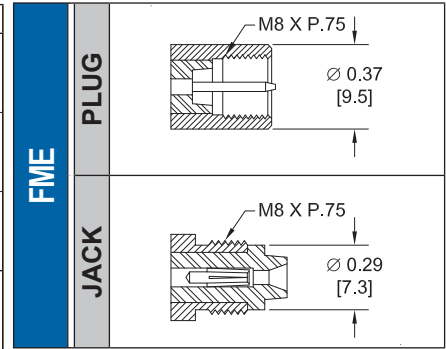

FAKRA

COMPLETE KEY CODE INFO

CODE	JACK	PLUG	COLOR	APPLICATION
A			BLACK	RADIO WITH PHANTOM SUPPLY
B			WHITE	RADIO WITHOUT PHANTOM SUPPLY
C			BLUE	GPS: TELEMATICS OR NAVIGATION
D			BORDEAUX	GSM: CELLULAR PHONE

CODE	JACK	PLUG	COLOR	APPLICATION
H			VIOLET	GPS: TELEMATICS AND NAVIGATION
I			BEIGE	BLUETOOTH
K			CURRY	RADIO WITH I.F. OUTPUT (ANTENNA DIVERSITY)
Z			WATER BLUE	NEUTRAL CODING