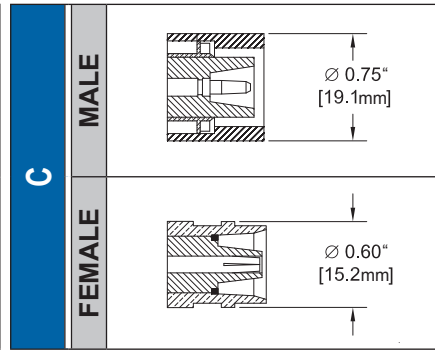

连接器编号

所示规则参数只用于标识目的

1.0/2.3 SLIDE ON	PLUG	
	JACK	
1.85 mm**	MALE	
	FEMALE	
2.4 mm**	MALE	
	FEMALE	
2.92 mm*	MALE	
	FEMALE	
3.5 mm*	MALE	
	FEMALE	
7 mm	PLUG	
	JACK	
7/16	PLUG	
	JACK	
3/4-20 TWINAX	MALE	
	FEMALE	
10-32	MALE	
	FEMALE	
BANANA	PLUG	
	JACK	
BNC	MALE	
	FEMALE	
REVERSE POLARITY BNC	MALE	
	FEMALE	
75 OHM BNC	MALE	
	FEMALE	

*SMA, 2.92mm, & 3.5mm CONNECTORS WILL MATE MECHANICALLY & ELECTRICALLY TO EACH OTHER.

**1.85mm & 2.4mm CONNECTORS WILL MATE MECHANICALLY & ELECTRICALLY TO EACH OTHER.

连接器编号

所示规则参数只用于标识目的

FAKRA

COMPLETE KEY CODE INFO

连接器编号

所示规则参数只用于标识目的

SHV	PLUG	 Ø 0.57" [14.5mm]	SMA*	MALE	 1/4-36 5/16 HEX	REVERSE POLARITY SMA	MALE	 1/4-36 5/16 HEX
	JACK	 Ø 0.44" [11.1mm]		FEMALE	 1/4-36 Ø 0.21 [5.3]		FEMALE	 1/4-36 Ø 0.21" [5.3mm]
SMA REVERSE THREAD	MALE	 1/4-36 LEFT HAND THREAD 5/16 HEX	SMB	PLUG	 Ø 0.25 [6.4]	75 OHM SMB	PLUG	 Ø 0.37 [9.2]
	FEMALE	 1/4-36 LEFT HAND THREAD Ø 0.21 [5.3]		JACK	 Ø 0.14 [3.7]		JACK	 Ø 0.24 [6.2]
SMC	PLUG	 #10-32 1/4 HEX	75 OHM SMC	PLUG	 5/16-32 11/32 HEX	SMP	MALE	 Ø 0.15" [3.7]
	JACK	 #10-32 Ø 0.14 [3.7]		JACK	 5/16-32 Ø 0.24 [6.2]		FEMALE	 Ø 0.13" [3.3]
SSMA	MALE	 #10-36 1/4 HEX	SSMB	PLUG	 Ø 0.18 [4.7]	TNC	MALE	 7/16-28 Ø 0.59 [15.0]
	FEMALE	 #10-36 Ø 0.16 [4.1]		JACK	 Ø 0.10 [2.6]		FEMALE	 7/16-28 Ø 0.38 [9.6]
75 OHM TNC	MALE	 7/16-28 Ø 0.59 [15.0]	REVERSE POLARITY TNC	MALE	 7/16-28 Ø 0.59 [15.0]	UHF	MALE	 5/8-24 Ø 0.70 [17.8]
	FEMALE	 7/16-28 Ø 0.38 [9.6]		FEMALE	 7/16-28 Ø 0.38 [9.6]		FEMALE	 5/8-24 Ø 0.55 [14.0]