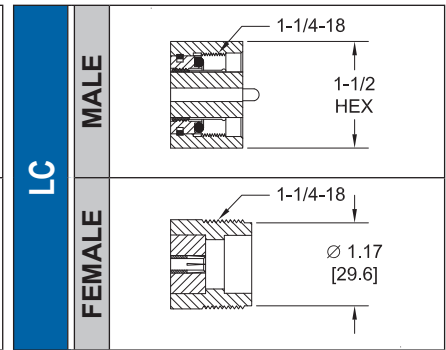

FAKRA

COMPLETE KEY CODE INFO

CODE	JACK	PLUG	COLOR	APPLICATION
A			BLACK	RADIO WITH PHANTOM SUPPLY
B			WHITE	RADIO WITHOUT PHANTOM SUPPLY
C			BLUE	GPS: TELEMATICS OR NAVIGATION
D			BORDEAUX	GSM: CELLULAR PHONE

CODE	JACK	PLUG	COLOR	APPLICATION
H			VIOLET	GPS: TELEMATICS AND NAVIGATION
I			BEIGE	BLUETOOTH
K			CURRY	RADIO WITH I.F. OUTPUT (ANTENNA DIVERSITY)
Z			WATER BLUE	NEUTRAL CODING