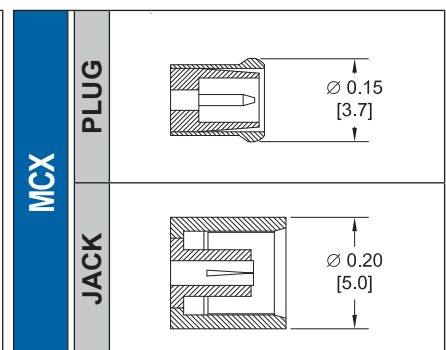

*SMA, 2.92mm, & 3.5mm CONNECTORS WILL MATE MECHANICALLY & ELECTRICALLY TO EACH OTHER.

**1.85mm & 2.4mm CONNECTORS WILL MATE MECHANICALLY & ELECTRICALLY TO EACH OTHER.

连接器编号

所示规则参数只用于标识目的

FAKRA

COMPLETE KEY CODE INFO

连接器编号

所示规则参数只用于标识目的

REVERSE POLARITY MCX	PLUG	 $\varnothing 0.15"$ [3.7mm]
	JACK	 $\varnothing 0.20"$ [5.0mm]
MINI 75 OHM SMB	PLUG	 $\varnothing 0.25$ [6.4]
	JACK	 $\varnothing 0.14$ [3.7]
MMCX	PLUG	 $\varnothing 0.09$ [2.4]
	JACK	 $\varnothing 0.14$ [3.5]
75 OHM N	MALE	 5/8-24 $\varnothing 0.80$ [20.3]
	FEMALE	 5/8-24 $\varnothing 0.55$ [14.0]
QMA	MALE	 $\varnothing 0.41$ [10.5]
	FEMALE	 $\varnothing 0.19$ [4.9]
75 OHM MCX	PLUG	 $\varnothing 0.15"$ [3.7mm]
	JACK	 $\varnothing 0.20"$ [5.0mm]
MINI SMP	MALE	 $\varnothing 0.11"$ [2.8]
	FEMALE	 $\varnothing 0.09"$ [2.2]
N	MALE	 5/8-24 $\varnothing 0.80$ [20.3]
	FEMALE	 5/8-24 $\varnothing 0.55$ [14.0]
PAL	PLUG	 $\varnothing 0.38$ [9.5]
	JACK	 $\varnothing 0.37$ [9.4]
RCA	PLUG	 $\varnothing 0.37$ [9.3] $\varnothing 0.13$ [3.2]
	JACK	 $\varnothing 0.33$ [8.4]
MHV	MALE	 $\varnothing 0.57"$ [14.5mm]
	FEMALE	 $\varnothing 0.44"$ [11.1mm]
MINI-UHF	MALE	 3/8-24 $\varnothing 0.45$ [11.5]
	FEMALE	 3/8-24 $\varnothing 0.31$ [7.8]
REVERSE POLARITY N	MALE	 5/8-24 $\varnothing 0.80$ [20.3]
	FEMALE	 5/8-24 $\varnothing 0.55$ [14.0]
POSITIVE SNAP	MALE	 $\varnothing 0.39$ [9.9]
	FEMALE	
SC	MALE	 11/16-24 $\varnothing 0.80$ [20.3]
	FEMALE	 11/16-24 $\varnothing 0.63$ [15.9]