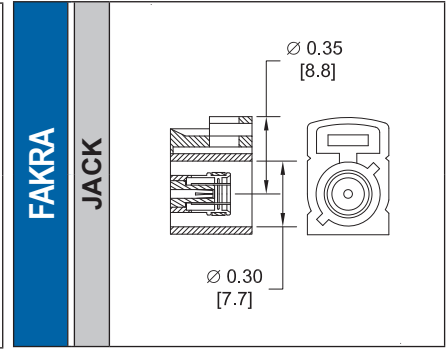

连接器编号

所示规则参数只用于标识目的

1.0/2.3 SLIDE ON	PLUG	
	JACK	
1.85 mm**	MALE	
	FEMALE	
2.4 mm**	MALE	
	FEMALE	
2.92 mm*	MALE	
	FEMALE	
3.5 mm*	MALE	
	FEMALE	
7 mm	PLUG	
	JACK	
7/16	PLUG	
	JACK	
3/4-20 TWINAX	MALE	
	FEMALE	
10-32	MALE	
	FEMALE	
BANANA	PLUG	
	JACK	
BNC	MALE	
	FEMALE	
REVERSE POLARITY BNC	MALE	
	FEMALE	
75 OHM BNC	MALE	
	FEMALE	

*SMA, 2.92mm, & 3.5mm CONNECTORS WILL MATE MECHANICALLY & ELECTRICALLY TO EACH OTHER.

**1.85mm & 2.4mm CONNECTORS WILL MATE MECHANICALLY & ELECTRICALLY TO EACH OTHER.

连接器编号

所示规则参数只用于标识目的

FAKRA

COMPLETE KEY CODE INFO

连接器编号

所示规则参数只用于标识目的

SHV	PLUG	 Ø 0.57" [14.5mm]	SMA*	MALE	 1/4-36 5/16 HEX	REVERSE POLARITY SMA	MALE	 1/4-36 5/16 HEX
	JACK	 Ø 0.44" [11.1mm]		FEMALE	 1/4-36 Ø 0.21 [5.3]		FEMALE	 1/4-36 Ø 0.21" [5.3mm]
SMA REVERSE THREAD	MALE	 1/4-36 LEFT HAND THREAD 5/16 HEX	SMB	PLUG	 Ø 0.25 [6.4]	75 OHM SMB	PLUG	 Ø 0.37 [9.2]
	FEMALE	 1/4-36 LEFT HAND THREAD Ø 0.21 [5.3]		JACK	 Ø 0.14 [3.7]		JACK	 Ø 0.24 [6.2]
SMC	PLUG	 #10-32 1/4 HEX	75 OHM SMC	PLUG	 5/16-32 11/32 HEX	SMP	MALE	 Ø 0.15" [3.7]
	JACK	 #10-32 Ø 0.14 [3.7]		JACK	 5/16-32 Ø 0.24 [6.2]		FEMALE	 Ø 0.13" [3.3]
SSMA	MALE	 #10-36 1/4 HEX	SSMB	PLUG	 Ø 0.18 [4.7]	TNC	MALE	 7/16-28 Ø 0.59 [15.0]
	FEMALE	 #10-36 Ø 0.16 [4.1]		JACK	 Ø 0.10 [2.6]		FEMALE	 7/16-28 Ø 0.38 [9.6]
75 OHM TNC	MALE	 7/16-28 Ø 0.59 [15.0]	REVERSE POLARITY TNC	MALE	 7/16-28 Ø 0.59 [15.0]	UHF	MALE	 5/8-24 Ø 0.70 [17.8]
	FEMALE	 7/16-28 Ø 0.38 [9.6]		FEMALE	 7/16-28 Ø 0.38 [9.6]		FEMALE	 5/8-24 Ø 0.55 [14.0]