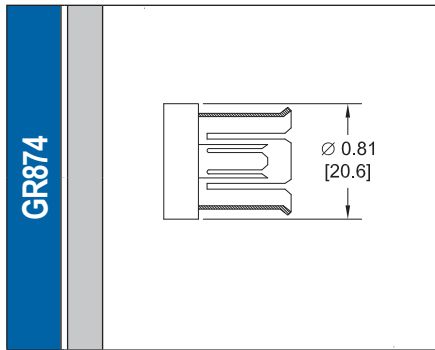

FAKRA

COMPLETE KEY CODE INFO

CODE	JACK	PLUG	COLOR	APPLICATION
A			BLACK	RADIO WITH PHANTOM SUPPLY
B			WHITE	RADIO WITHOUT PHANTOM SUPPLY
C			BLUE	GPS: TELEMATICS OR NAVIGATION
D			BORDEAUX	GSM: CELLULAR PHONE

CODE	JACK	PLUG	COLOR	APPLICATION
H			VIOLET	GPS: TELEMATICS AND NAVIGATION
I			BEIGE	BLUETOOTH
K			CURRY	RADIO WITH I.F. OUTPUT (ANTENNA DIVERSITY)
Z			WATER BLUE	NEUTRAL CODING