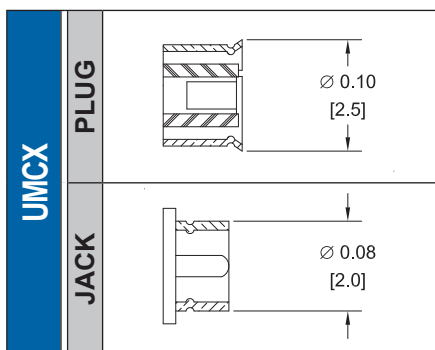

FAKRA

COMPLETE KEY CODE INFO

CODE	JACK	PLUG	COLOR	APPLICATION
A			BLACK	RADIO WITH PHANTOM SUPPLY
B			WHITE	RADIO WITHOUT PHANTOM SUPPLY
C			BLUE	GPS: TELEMATICS OR NAVIGATION
D			BORDEAUX	GSM: CELLULAR PHONE

CODE	JACK	PLUG	COLOR	APPLICATION
H			VIOLET	GPS: TELEMATICS AND NAVIGATION
I			BEIGE	BLUETOOTH
K			CURRY	RADIO WITH I.F. OUTPUT (ANTENNA DIVERSITY)
Z			WATER BLUE	NEUTRAL CODING