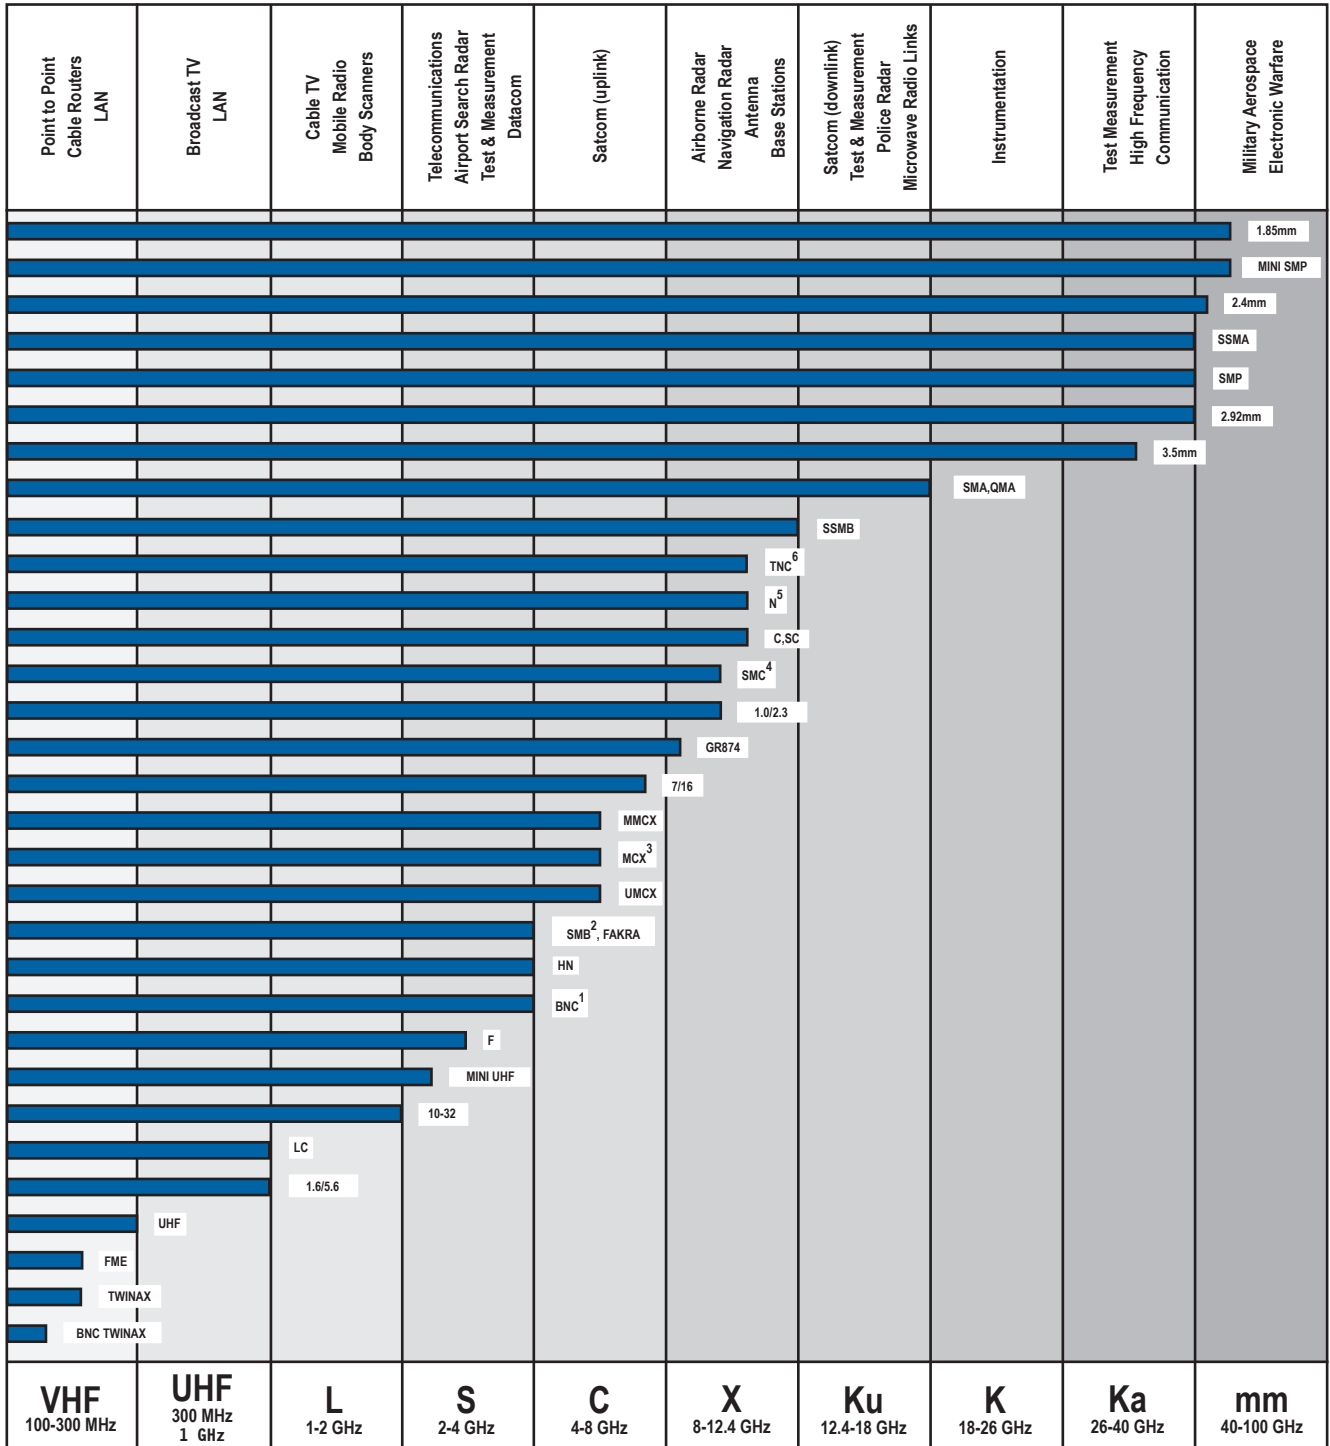

连接器工作频率范围指示图

Notes:

- 1: BNC-75 Ohm connectors operate up to 1 GHz
- 2: SMB-75 Ohm & Mini SMB-75 Ohm connectors operate up to 4 GHz
- 3: MCX-75 Ohm connectors operate up to 6 GHz
- 4: SMC-75 Ohm connectors operate up to 10 GHz
- 5: N-75 Ohm connectors operate up to 1.5 GHz
- 6: TNC-75 Ohm connectors operate up to 1 GHz