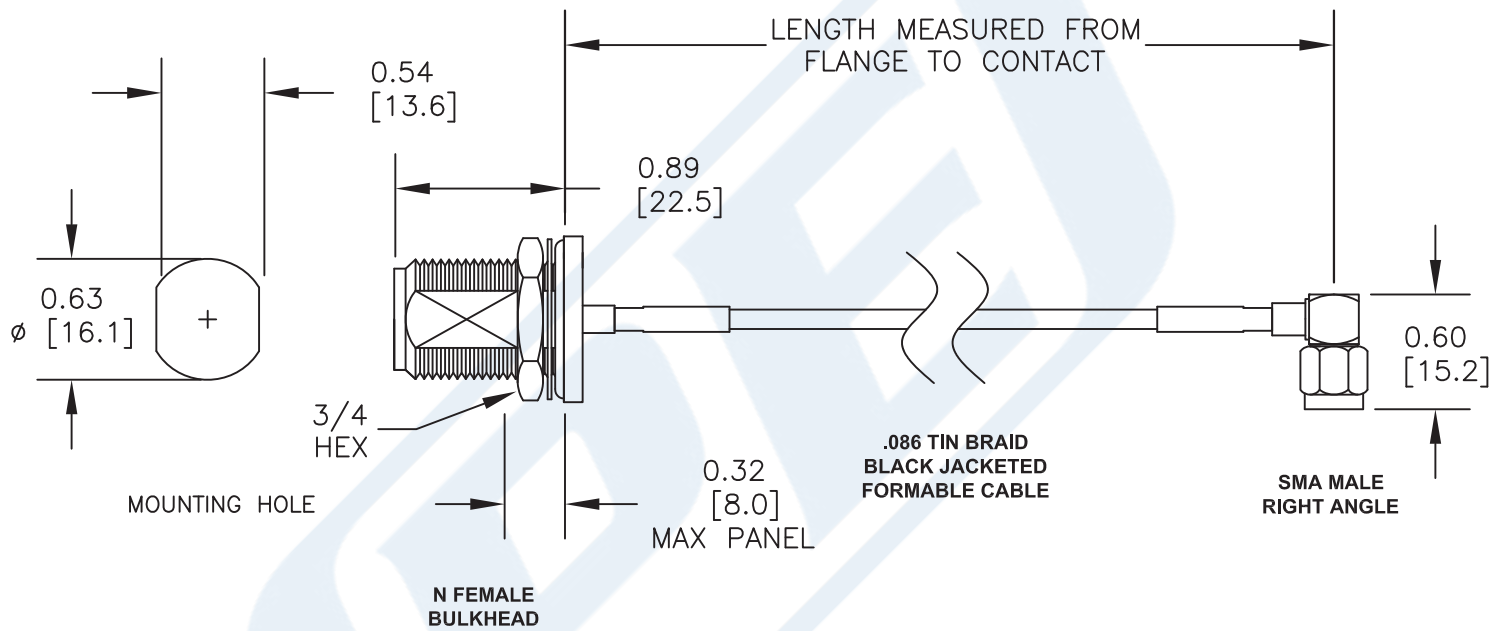

PE39462-6 CAD Drawing

SMA Male Right Angle to N Female Bulkhead Semi-Flexible Precision
Cable 6 Inch Length Using PE-SR405FLJ Coax, RoHS

Note: This part is lead free.

Pasternack Enterprises, Inc.
P.O. Box 16759 | Irvine | CA | 92623

Phone: (949) 261-1920 | Fax: (949) 261-7451

Website: www.pasternack.com | E-Mail: sales@pasternack.com

NOTES:

1. UNLESS OTHERWISE SPECIFIED ALL DIMENSIONS ARE NOMINAL.
2. ALL SPECIFICATIONS ARE SUBJECT TO CHANGE WITHOUT NOTICE AT ANY TIME.
3. DIMENSIONS ARE IN INCHES [mm].
4. LENGTH TOLERANCE IS $\pm 1.5\%$ OR $3/8"$, WHICHEVER IS GREATER.

DWG TITLE

PE39462

FSCM NO. 53919

CAD FILE

012115

SCALE N/A

SIZE A

2233