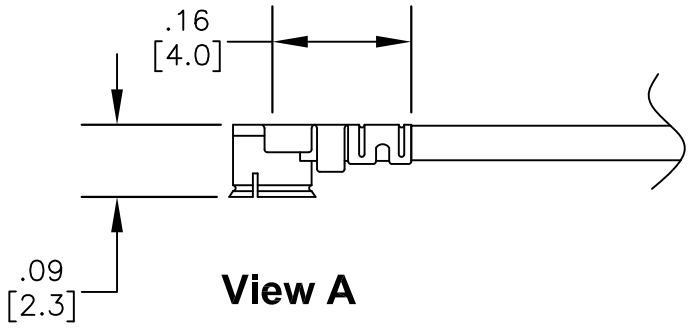

COMPONENTS	IMPEDANCE
UMCX PLUG	50 OHM
SMA FEMALE BULKHEAD	50 OHM
RG178B/U	50 OHM

Standard Lengths	
-6	6"
-12	12"
-18	18"
-XXX	Custom Length in inches
	(24" Max Length)

**PASTERNAK ENTERPRISES, INC.**  
P.O BOX 16759, IRVINE, CA 92623  
PHONE (949) 261-1920 FAX (949) 261-7451  
WEB ADDRESS: [www.pasternack.com](http://www.pasternack.com)  
E-MAIL ADDRESS: [sales@pasternack.com](mailto:sales@pasternack.com)  
**COAXIAL & FIBER OPTICS**

ESTABLISHED 1972

<b>DWG TITLE</b> <b>PE38299-XX</b>	<b>DES.</b> CABLE ASSEMBLY, RG178B/U, UMCX PLUG TO SMA FEMALE BULKHEAD				
<b>REV. -</b>	<b>FSCM NO. 53919</b>	CAD FILE 082411	SCALE N/A	SIZE A	2231

**NOTES:**  
1. UNLESS OTHERWISE SPECIFIED ALL DIMENSIONS ARE NOMINAL.  
2. ALL SPECIFICATIONS ARE SUBJECT TO CHANGE WITHOUT NOTICE AT ANY TIME.  
3. DIMENSIONS ARE IN INCHES [mm].  
4. LENGTH TOLERANCE IS ± 1.5% OR 3/8", WHICHEVER IS GREATER.