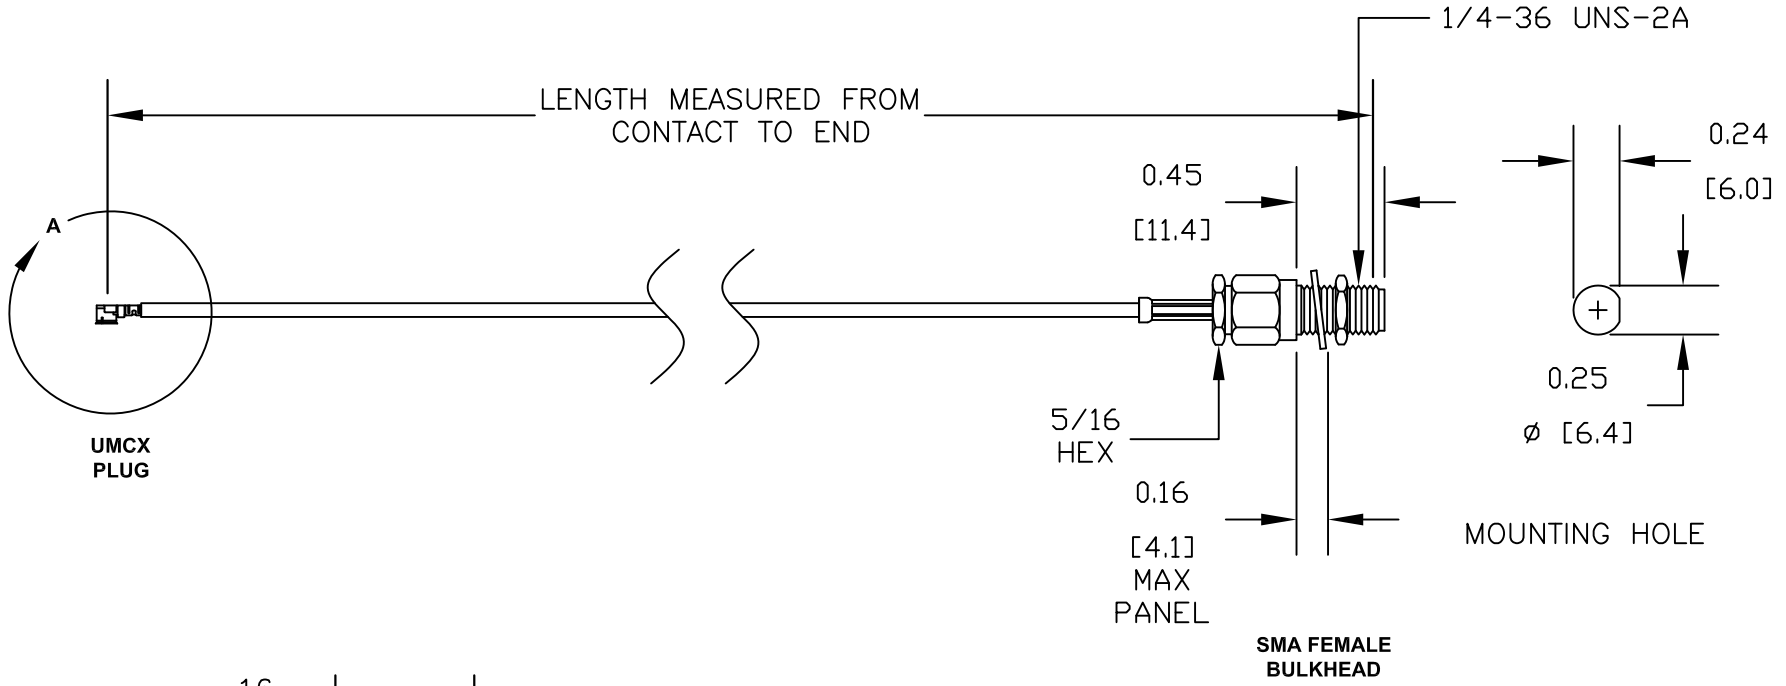

COMPONENTS	IMPEDANCE
UMCX PLUG	50 OHM
SMA FEMALE BULKHEAD	50 OHM
RG178B/U	50 OHM

Standard Lengths	
-6	6"
-12	12"
-18	18"
-XXX	Custom Length in inches
	(24" Max Length)

**PASTERNAK ENTERPRISES, INC.**  
P.O BOX 16759, IRVINE, CA 92623  
PHONE (949) 261-1920 FAX (949) 261-7451  
WEB ADDRESS: [www.pasternack.com](http://www.pasternack.com)  
E-MAIL ADDRESS: [sales@pasternack.com](mailto:sales@pasternack.com)  
**COAXIAL & FIBER OPTICS**

ESTABLISHED 1972

<b>DWG TITLE</b> <b>PE38299-XX</b>	<b>DES.</b> CABLE ASSEMBLY, RG178B/U, UMCX PLUG TO SMA FEMALE BULKHEAD				
<b>REV. -</b>	<b>FSCM NO. 53919</b>	CAD FILE 082411	SCALE N/A	SIZE A	2231

**NOTES:**  
1. UNLESS OTHERWISE SPECIFIED ALL DIMENSIONS ARE NOMINAL.  
2. ALL SPECIFICATIONS ARE SUBJECT TO CHANGE WITHOUT NOTICE AT ANY TIME.  
3. DIMENSIONS ARE IN INCHES [mm].  
4. LENGTH TOLERANCE IS ± 1.5% OR 3/8", WHICHEVER IS GREATER.