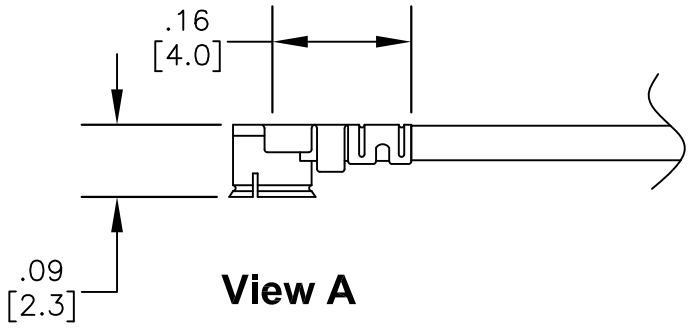

COMPONENTS	IMPEDANCE
UMCX PLUG	50 OHM
SMA FEMALE BULKHEAD	50 OHM
RG178B/U	50 OHM

Standard Lengths	
-6	6"
-12	12"
-18	18"
-XXX	Custom Length in inches
	(24" Max Length)

PASTERNAK ENTERPRISES, INC.
P.O BOX 16759, IRVINE, CA 92623
PHONE (949) 261-1920 FAX (949) 261-7451
WEB ADDRESS: www.pasternack.com
E-MAIL ADDRESS: sales@pasternack.com
COAXIAL & FIBER OPTICS

ESTABLISHED 1972

DWG TITLE PE38299-XX	DES. CABLE ASSEMBLY, RG178B/U, UMCX PLUG TO SMA FEMALE BULKHEAD				
REV. -	FSCM NO. 53919	CAD FILE 082411	SCALE N/A	SIZE A	2231

NOTES:
1. UNLESS OTHERWISE SPECIFIED ALL DIMENSIONS ARE NOMINAL.
2. ALL SPECIFICATIONS ARE SUBJECT TO CHANGE WITHOUT NOTICE AT ANY TIME.
3. DIMENSIONS ARE IN INCHES [mm].
4. LENGTH TOLERANCE IS ± 1.5% OR 3/8", WHICHEVER IS GREATER.