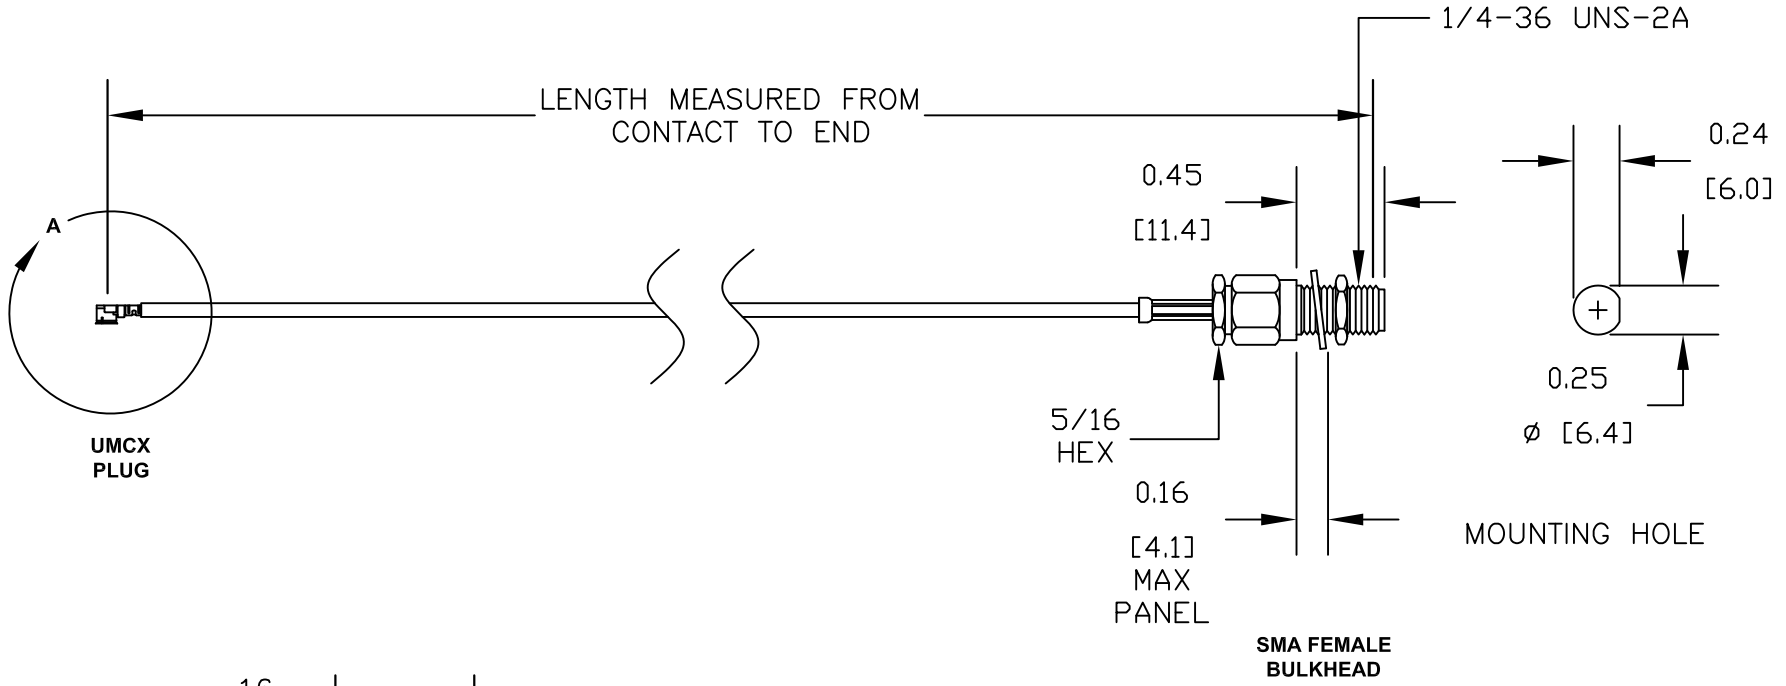

COMPONENTS	IMPEDANCE
UMCX PLUG	50 OHM
SMA FEMALE BULKHEAD	50 OHM
RG178B/U	50 OHM

Standard Lengths	
-6	6"
-12	12"
-18	18"
-XXX	Custom Length in inches
	(24" Max Length)

PASTERNAK ENTERPRISES, INC.
P.O BOX 16759, IRVINE, CA 92623
PHONE (949) 261-1920 FAX (949) 261-7451
WEB ADDRESS: www.pasternack.com
E-MAIL ADDRESS: sales@pasternack.com
COAXIAL & FIBER OPTICS

ESTABLISHED 1972

DWG TITLE PE38299-XX	DES. CABLE ASSEMBLY, RG178B/U, UMCX PLUG TO SMA FEMALE BULKHEAD				
REV. -	FSCM NO. 53919	CAD FILE 082411	SCALE N/A	SIZE A	2231

NOTES:
1. UNLESS OTHERWISE SPECIFIED ALL DIMENSIONS ARE NOMINAL.
2. ALL SPECIFICATIONS ARE SUBJECT TO CHANGE WITHOUT NOTICE AT ANY TIME.
3. DIMENSIONS ARE IN INCHES [mm].
4. LENGTH TOLERANCE IS ± 1.5% OR 3/8", WHICHEVER IS GREATER.