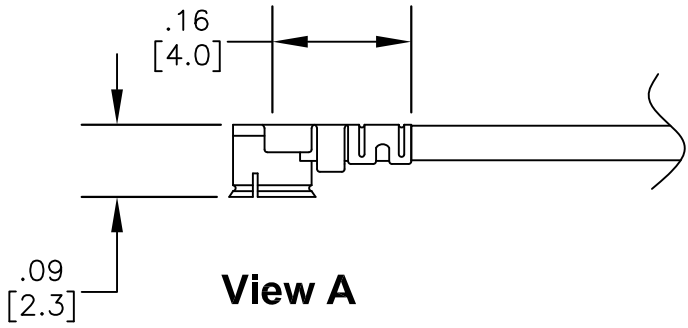

COMPONENTS	IMPEDANCE
UMCX PLUG	50 OHM
SMA FEMALE BULKHEAD	50 OHM
RG178B/U	50 OHM

Standard Lengths	
-6	6"
-12	12"
-18	18"
-XXX	Custom Length in inches
	(24" Max Length)

PASTERNAK ENTERPRISES, INC.
P.O BOX 16759, IRVINE, CA 92623
PHONE (949) 261-1920 FAX (949) 261-7451
WEB ADDRESS: www.pasternack.com
E-MAIL ADDRESS: sales@pasternack.com
COAXIAL & FIBER OPTICS

DWG TITLE	PE38299-XX				
DES.	CABLE ASSEMBLY, RG178B/U, UMCX PLUG TO SMA FEMALE BULKHEAD				

REV. -	FSCM NO. 53919	CAD FILE 082411	SCALE N/A	SIZE A	2231
--------	----------------	-----------------	-----------	--------	------

- NOTES:**
- UNLESS OTHERWISE SPECIFIED ALL DIMENSIONS ARE NOMINAL.
 - ALL SPECIFICATIONS ARE SUBJECT TO CHANGE WITHOUT NOTICE AT ANY TIME.
 - DIMENSIONS ARE IN INCHES [mm].
 - LENGTH TOLERANCE IS ± 1.5% OR 3/8", WHICHEVER IS GREATER.