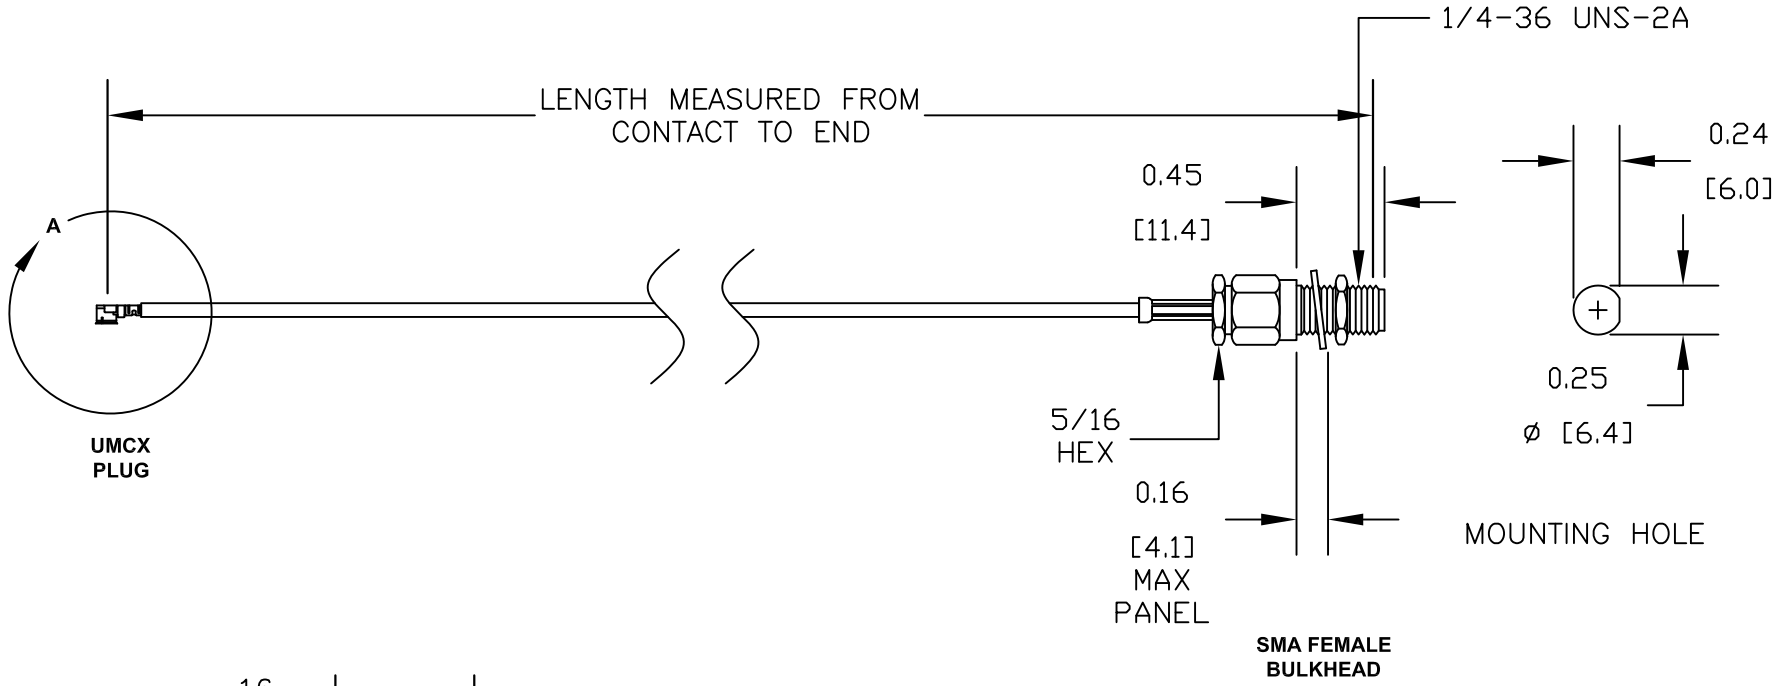

COMPONENTS	IMPEDANCE
UMCX PLUG	50 OHM
SMA FEMALE BULKHEAD	50 OHM
RG178B/U	50 OHM

Standard Lengths	
-6	6"
-12	12"
-18	18"
-XXX	Custom Length in inches
	(24" Max Length)

PASTERNAK ENTERPRISES, INC.
P.O BOX 16759, IRVINE, CA 92623
PHONE (949) 261-1920 FAX (949) 261-7451
WEB ADDRESS: www.pasternack.com
E-MAIL ADDRESS: sales@pasternack.com
COAXIAL & FIBER OPTICS

DWG TITLE	PE38299-XX				
DES.	CABLE ASSEMBLY, RG178B/U, UMCX PLUG TO SMA FEMALE BULKHEAD				

REV. -	FSCM NO. 53919	CAD FILE 082411	SCALE N/A	SIZE A	2231
--------	----------------	-----------------	-----------	--------	------

- NOTES:**
- UNLESS OTHERWISE SPECIFIED ALL DIMENSIONS ARE NOMINAL.
 - ALL SPECIFICATIONS ARE SUBJECT TO CHANGE WITHOUT NOTICE AT ANY TIME.
 - DIMENSIONS ARE IN INCHES [mm].
 - LENGTH TOLERANCE IS ± 1.5% OR 3/8", WHICHEVER IS GREATER.