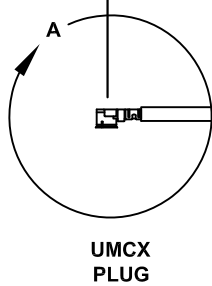

COMPONENTS	IMPEDANCE
UMCX PLUG	50 OHM
SMA FEMALE BULKHEAD	50 OHM
RG178B/U	50 OHM

Standard Lengths	
-6	6"
-12	12"
-18	18"
-XXX	Custom Length in inches
	(24" Max Length)

PASTERNAK ENTERPRISES, INC.
P.O BOX 16759, IRVINE, CA 92623
PHONE (949) 261-1920 FAX (949) 261-7451
WEB ADDRESS: www.pasternack.com
E-MAIL ADDRESS: sales@pasternack.com
COAXIAL & FIBER OPTICS

DWG TITLE	PE38299-XX				
DES.	CABLE ASSEMBLY, RG178B/U, UMCX PLUG TO SMA FEMALE BULKHEAD				

REV. -	FSCM NO. 53919	CAD FILE 082411	SCALE N/A	SIZE A	2231
--------	----------------	-----------------	-----------	--------	------

- NOTES:**
- UNLESS OTHERWISE SPECIFIED ALL DIMENSIONS ARE NOMINAL.
 - ALL SPECIFICATIONS ARE SUBJECT TO CHANGE WITHOUT NOTICE AT ANY TIME.
 - DIMENSIONS ARE IN INCHES [mm].
 - LENGTH TOLERANCE IS ± 1.5% OR 3/8", WHICHEVER IS GREATER.