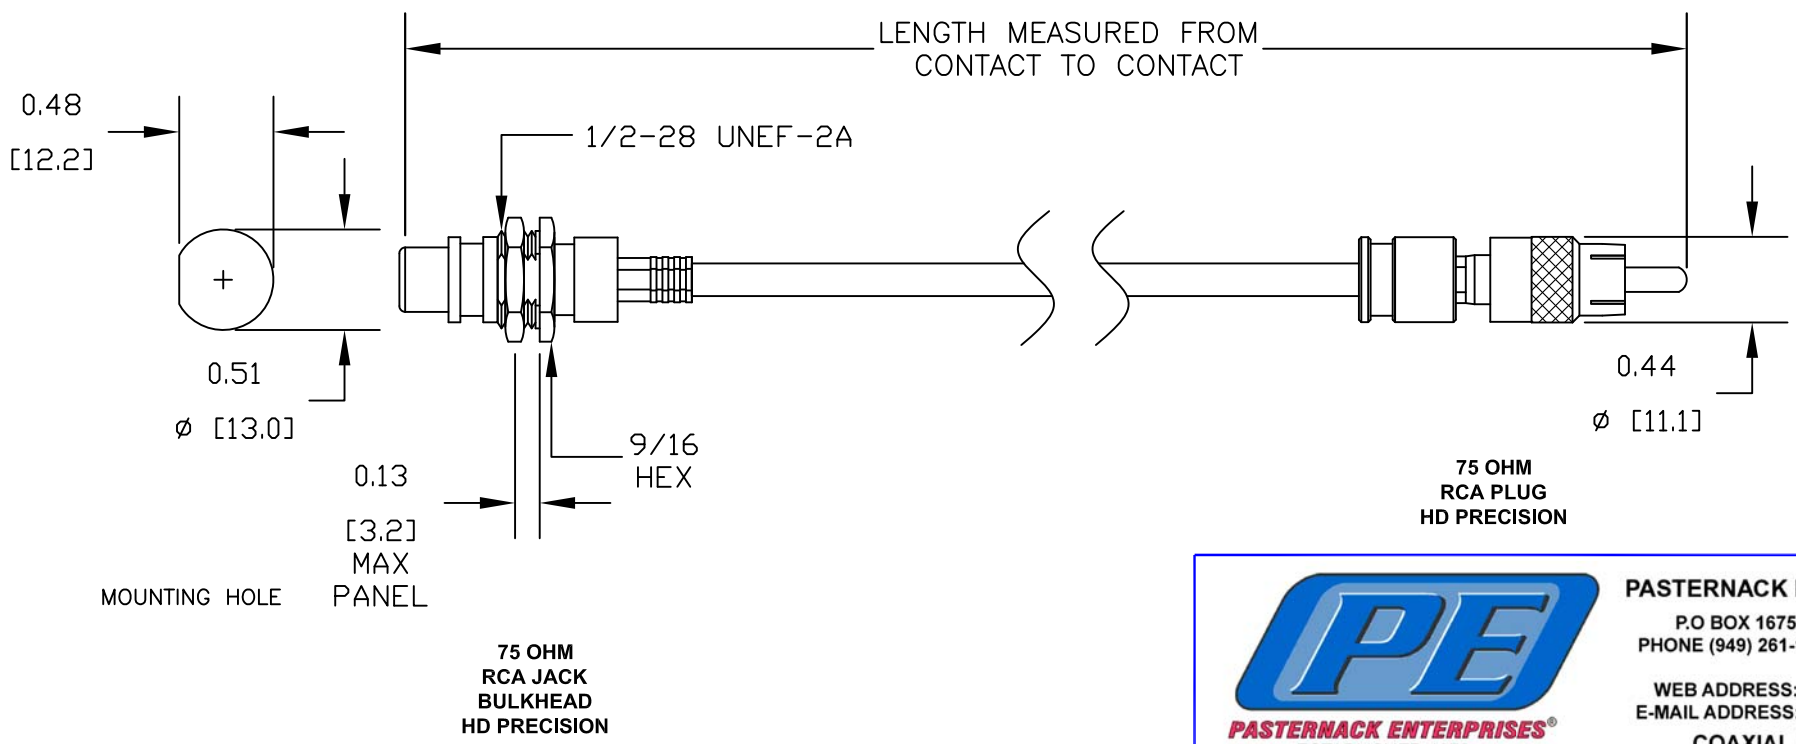

COMPONENTS	IMPEDANCE
RCA JACK BULKHEAD	75 OHM
RCA PLUG	75 OHM
PE-B159	75 OHM

Part Configurator	
1. Replace ZZ with color codes.	
2. Replace XX with length in inches.	
Standard Lengths	
-12	12"
-24	24"
-36	36"
-48	48"
-60	60"
-XXX	Custom Length in inches

Color Codes	
BK	Black
BL	Blue
GR	Green
RD	Red
WH	White
YW	Yellow

PASTERNAK ENTERPRISES, INC.

P.O BOX 16759, IRVINE, CA 92623
PHONE (949) 261-1920 FAX (949) 261-7451

WEB ADDRESS: www.pasternack.com
E-MAIL ADDRESS: sales@pasternack.com

COAXIAL & FIBER OPTICS

DWG TITLE	DES.
PE38135/ZZ-XX	CABLE ASSEMBLY, PE-B159, 75 OHM HD PRECISION, RCA JACK BULKHEAD TO RCA PLUG

REV. D	FSCM NO. 53919	CAD FILE 082411	SCALE N/A	SIZE A	2231

1. **NOTES:**
1. UNLESS OTHERWISE SPECIFIED ALL DIMENSIONS ARE NOMINAL.
  2. ALL SPECIFICATIONS ARE SUBJECT TO CHANGE WITHOUT NOTICE AT ANY TIME.
  3. DIMENSIONS ARE IN INCHES [mm].
  4. LENGTH TOLERANCE IS ± 1.5% OR 3/8", WHICHEVER IS GREATER.