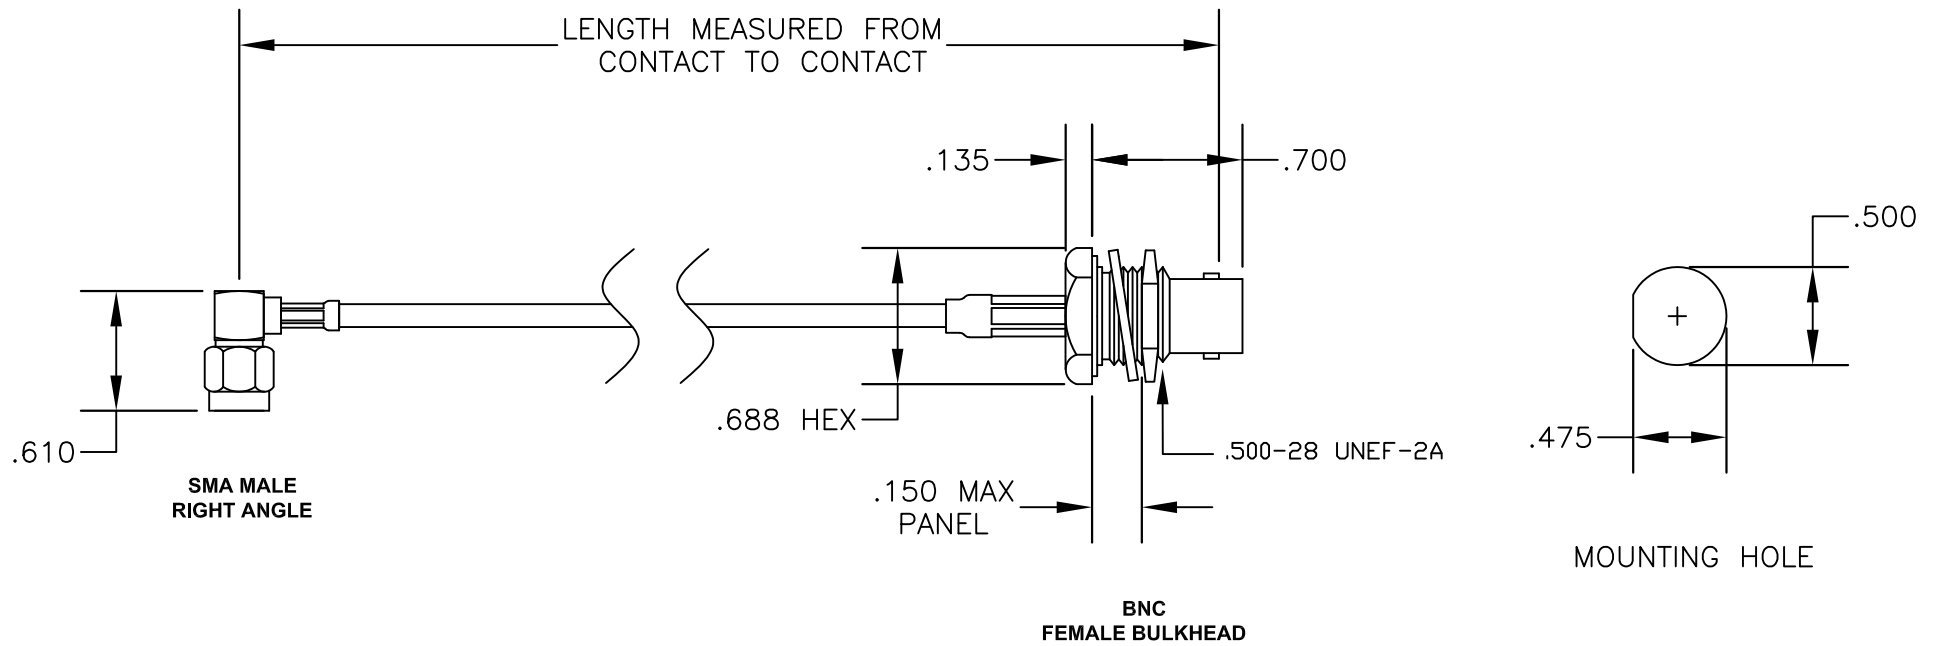

COMPONENTS	IMPEDANCE
SMA MALE RIGHT ANGLE	50 OHM
BNC FEMALE BULKHEAD	50 OHM
RG316/U	50 OHM

Standard Lengths	
-12	12"
-24	24"
-36	36"
-48	48"
-60	60"
-XXX	Custom Lenth in Inches

PASTERNACK ENTERPRISES, INC.
 P.O BOX 16759, IRVINE, CA 92623
 PHONE (949) 261-1920 FAX (949) 261-7451
 WEB ADDRESS: www.pasternack.com
 E-MAIL ADDRESS: sales@pasternack.com
COAXIAL & FIBER OPTICS

DWG TITLE	DES. CABLE ASSEMBLY, RG316/U, SMA MALE RIGHT ANGLE TO BNC FEMALE BULKHEAD				
PE3681-XX					

REV. -	FSCM NO. 53919	CAD FILE 033109	SCALE N/A	SIZE A	127
--------	----------------	-----------------	-----------	--------	-----

- NOTES:**
- UNLESS OTHERWISE SPECIFIED ALL DIMENSIONS ARE NOMINAL.
 - ALL SPECIFICATIONS ARE SUBJECT TO CHANGE WITHOUT NOTICE AT ANY TIME.
 - DIMENSIONS ARE IN INCHES.
 - LENGTH TOLERANCE IS $\pm 1.5\%$ OR $3/8"$, WHICHEVER IS GREATER.