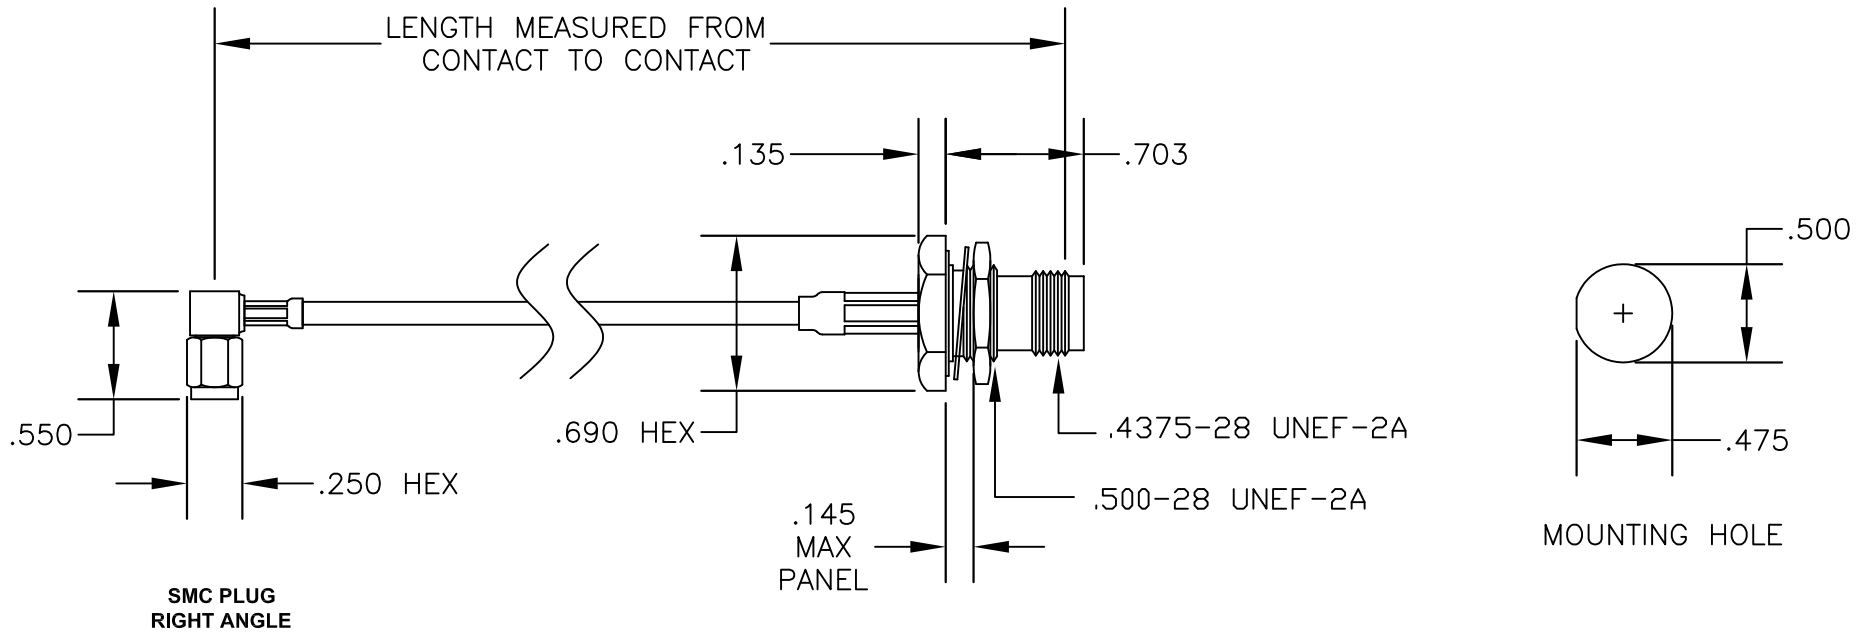

COMPONENTS	IMPEDANCE
SMC PLUG RIGHT ANGLE	50 OHM
TNC FEMALE BULKHEAD	50 OHM
RG174A/U	50 OHM

Standard Lengths	
-12	12"
-24	24"
-36	36"
-48	48"
-60	60"
-XXX	Custom Length in inches

TNC FEMALE BULKHEAD

PASTERNACK ENTERPRISES, INC.

P.O BOX 16759, IRVINE, CA 92623
PHONE (949) 261-1920 FAX (949) 261-7451

WEB ADDRESS: www.pasternack.com
E-MAIL ADDRESS: sales@pasternack.com

COAXIAL & FIBER OPTICS

DWG TITLE

PE36779-XX

DES.

CABLE ASSEMBLY, RG174A/U, SMC PLUG RIGHT ANGLE TO TNC FEMALE BULKHEAD

SIZE A

FSCM NO. 53919

CAD FILE 030207

SCALE N/A

127

NOTES:

1. UNLESS OTHERWISE SPECIFIED ALL DIMENSIONS ARE NOMINAL.
2. ALL SPECIFICATIONS ARE SUBJECT TO CHANGE WITHOUT NOTICE AT ANY TIME.
3. DIMENSIONS ARE IN INCHES.
4. LENGTH TOLERANCE IS $\pm 1.5\%$ OR $\pm 3/8"$, WHICHEVER IS GREATER.