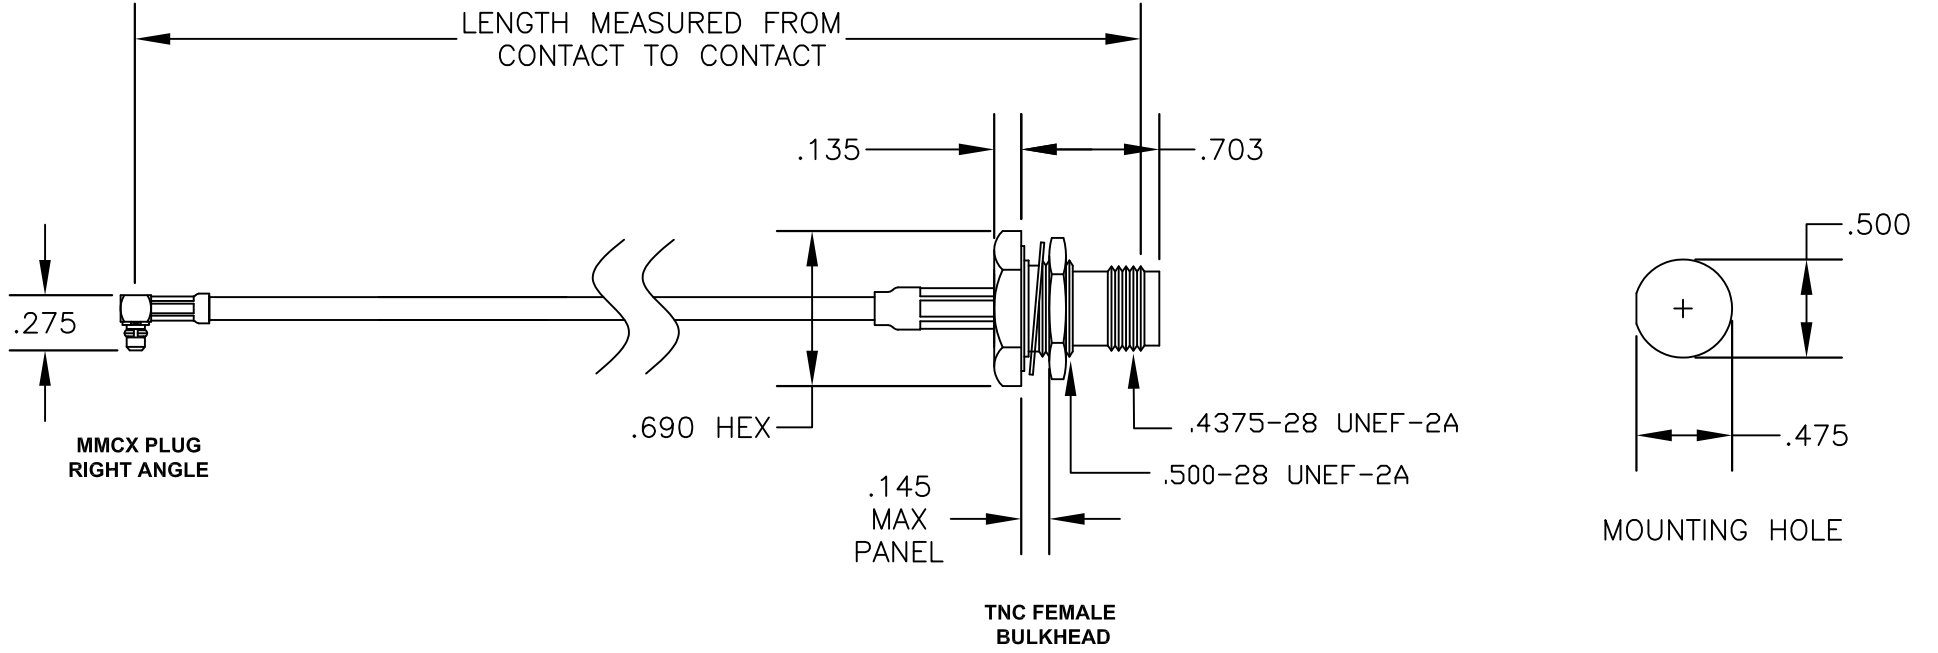

COMPONENTS	IMPEDANCE
MMCX PLUG RIGHT ANGLE	50 OHM
TNC FEMALE BULKHEAD	50 OHM
RG188A/U	50 OHM

Standard Lengths	
-12	12"
-24	24"
-36	36"
-48	48"
-60	60"
-XXX	Custom Length in inches

**PASTERNACK ENTERPRISES, INC.**  
P.O BOX 16759, IRVINE, CA 92623  
PHONE (949) 261-1920 FAX (949) 261-7451  
WEB ADDRESS: [www.pasternack.com](http://www.pasternack.com)  
E-MAIL ADDRESS: [sales@pasternack.com](mailto:sales@pasternack.com)  
**COAXIAL & FIBER OPTICS**

DWG TITLE	DES. CABLE ASSEMBLY, RG188A/U, MMCX PLUG RIGHT ANGLE TO TNC FEMALE BULKHEAD				
<b>PE35635-XX</b>					

REV. -	FSCM NO. 53919	CAD FILE 033009	SCALE N/A	SIZE A	127
--------	----------------	-----------------	-----------	--------	-----

- NOTES:
- UNLESS OTHERWISE SPECIFIED ALL DIMENSIONS ARE NOMINAL.
  - ALL SPECIFICATIONS ARE SUBJECT TO CHANGE WITHOUT NOTICE AT ANY TIME.
  - DIMENSIONS ARE IN INCHES.
  - LENGTH TOLERANCE IS  $\pm 1.5\%$  OR  $3/8"$ , WHICHEVER IS GREATER.