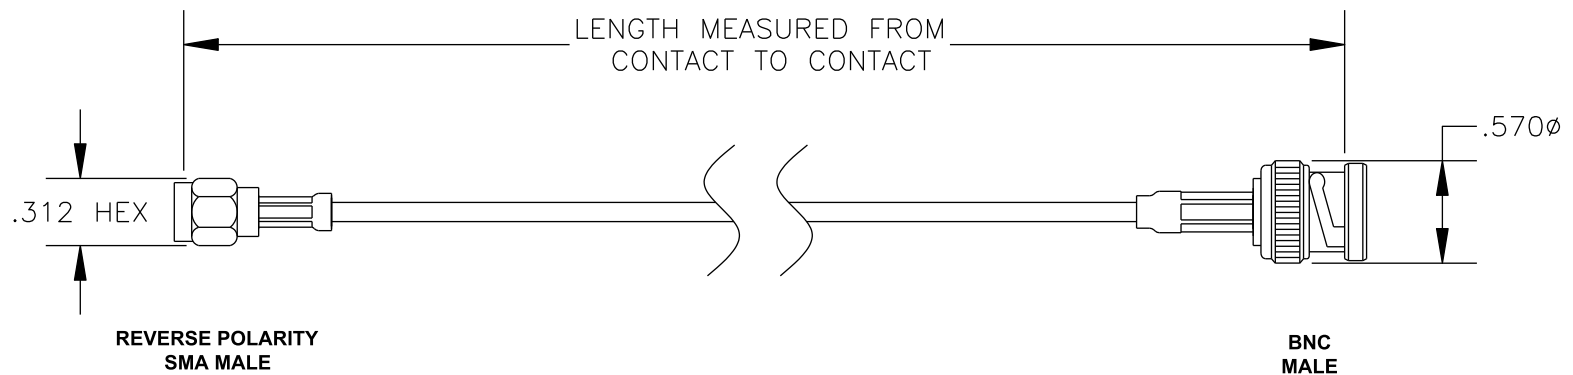

COMPONENTS	IMPEDANCE
REVERSE POLARITY SMA MALE	50 OHM
BNC MALE	50 OHM
RG316/U	50 OHM

Standard Lengths	
-12	12"
-24	24"
-36	36"
-48	48"
-60	60"
-XXX	Custom Length in inches

PASTERNACK ENTERPRISES, INC.

P.O BOX 16759, IRVINE, CA 92623
PHONE (949) 261-1920 FAX (949) 261-7451

WEB ADDRESS: www.pasternack.com
E-MAIL ADDRESS: sales@pasternack.com

COAXIAL & FIBER OPTICS

DWG TITLE

PE35219-XX

DES. CABLE ASSEMBLY, RG316/U, REVERSE POLARITY SMA MALE TO BNC MALE

REV. A **FSCM NO. 53919**

CAD FILE 020608

SCALE N/A

SIZE A 147

NOTES:

1. UNLESS OTHERWISE SPECIFIED ALL DIMENSIONS ARE NOMINAL.
2. ALL SPECIFICATIONS ARE SUBJECT TO CHANGE WITHOUT NOTICE AT ANY TIME.
3. DIMENSIONS ARE IN INCHES.
4. LENGTH TOLERANCE IS $\pm 1.5\%$ OR $\pm 3/8"$, WHICHEVER IS GREATER.