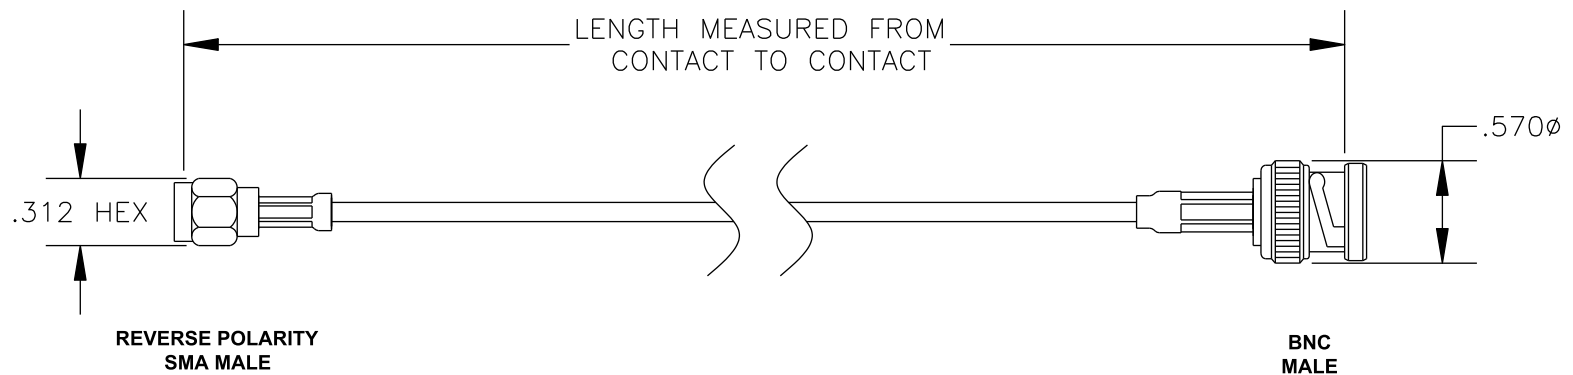

COMPONENTS	IMPEDANCE
REVERSE POLARITY SMA MALE	50 OHM
BNC MALE	50 OHM
RG188A/U	50 OHM

Standard Lengths	
-12	12"
-24	24"
-36	36"
-48	48"
-60	60"
-XXX	Custom Length in inches

**PASTERNACK ENTERPRISES, INC.**

**COAXIAL & FIBER OPTICS**

DWG TITLE

**PE35215-XX**

DES. CABLE ASSEMBLY, RG188A/U, REVERSE POLARITY SMA MALE TO BNC MALE

REV. A **FSCM NO. 53919**

CAD FILE 020608

SCALE N/A

SIZE A 147

NOTES:

1. UNLESS OTHERWISE SPECIFIED ALL DIMENSIONS ARE NOMINAL.
2. ALL SPECIFICATIONS ARE SUBJECT TO CHANGE WITHOUT NOTICE AT ANY TIME.
3. DIMENSIONS ARE IN INCHES.
4. LENGTH TOLERANCE IS  $\pm 1.5\%$  OR  $\pm 3/8"$ , WHICHEVER IS GREATER.