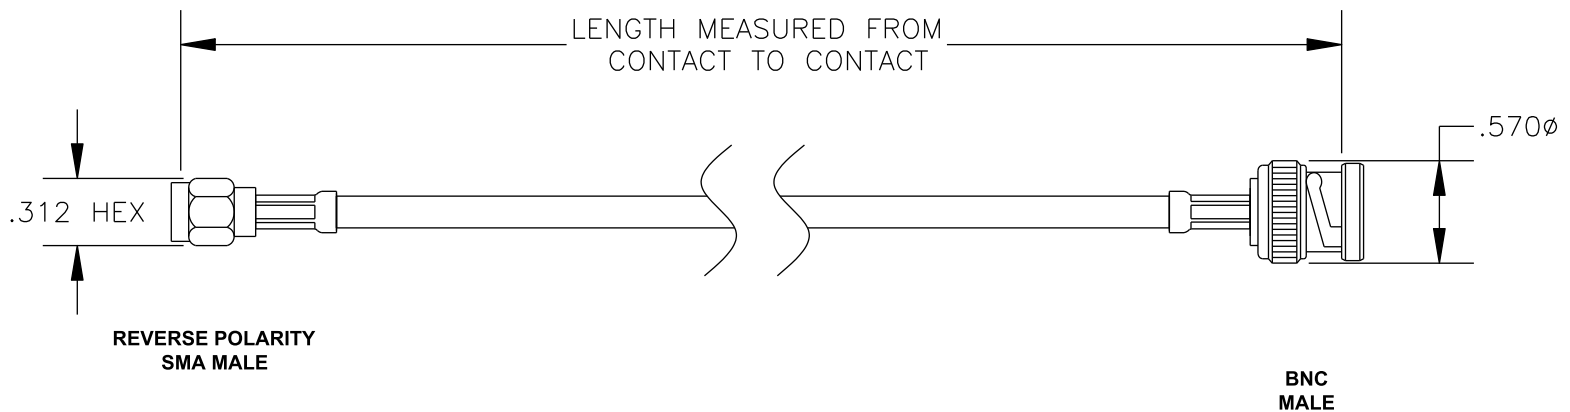

COMPONENTS	IMPEDANCE
REVERSE POLARITY SMA MALE	50 OHM
BNC MALE	50 OHM
RG142B/U	50 OHM

Standard Lengths	
-12	12"
-24	24"
-36	36"
-48	48"
-60	60"
-XXX	Custom Length in inches

**PASTERNACK ENTERPRISES, INC.**

**COAXIAL & FIBER OPTICS**

DWG TITLE

**PE35209-XX**

DES. CABLE ASSEMBLY, RG142B/U, REVERSE POLARITY SMA MALE TO BNC MALE

REV. A **FSCM NO. 53919**

CAD FILE 020608

SCALE N/A

SIZE A 147

NOTES:

1. UNLESS OTHERWISE SPECIFIED ALL DIMENSIONS ARE NOMINAL.
2. ALL SPECIFICATIONS ARE SUBJECT TO CHANGE WITHOUT NOTICE AT ANY TIME.
3. DIMENSIONS ARE IN INCHES.
4. LENGTH TOLERANCE IS  $\pm 1.5\%$  OR  $\pm 3/8"$ , WHICHEVER IS GREATER.