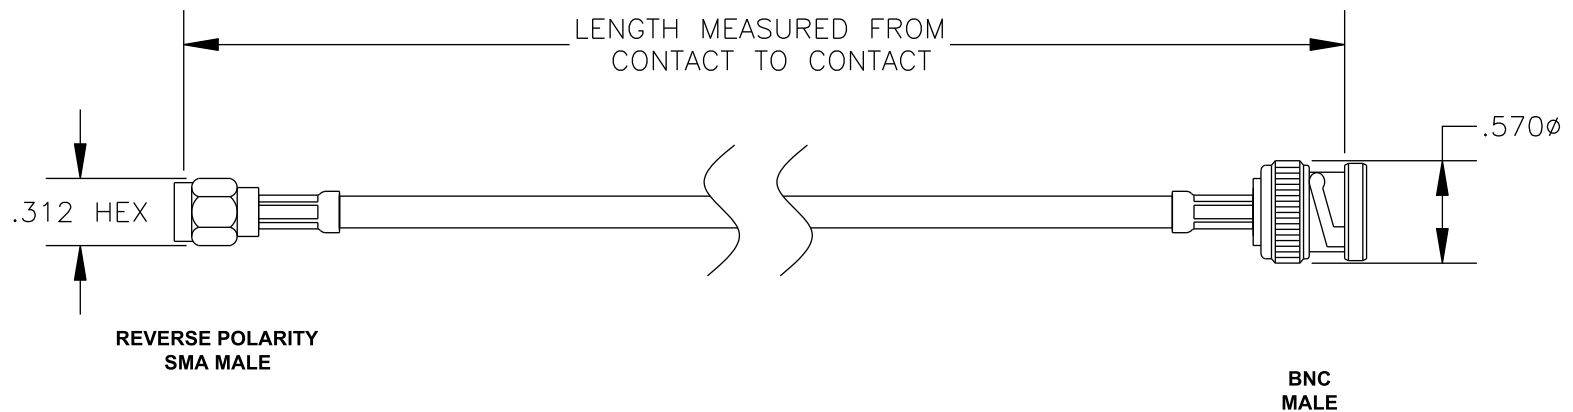

COMPONENTS	IMPEDANCE
REVERSE POLARITY SMA MALE	50 OHM
BNC MALE	50 OHM
RG58C/U	50 OHM

Standard Lengths	
-12	12"
-24	24"
-36	36"
-48	48"
-60	60"
-XXX	Custom Length in inches

**PASTERNACK ENTERPRISES, INC.**

**COAXIAL & FIBER OPTICS**

DWG TITLE

**PE35207-XX**

DES. CABLE ASSEMBLY, RG58C/U, REVERSE POLARITY SMA MALE TO BNC MALE

REV. A **FSCM NO. 53919**

CAD FILE 020608

SCALE N/A

SIZE A 147

NOTES:

1. UNLESS OTHERWISE SPECIFIED ALL DIMENSIONS ARE NOMINAL.
2. ALL SPECIFICATIONS ARE SUBJECT TO CHANGE WITHOUT NOTICE AT ANY TIME.
3. DIMENSIONS ARE IN INCHES.
4. LENGTH TOLERANCE IS  $\pm 1.5\%$  OR  $\pm 3/8"$ , WHICHEVER IS GREATER.