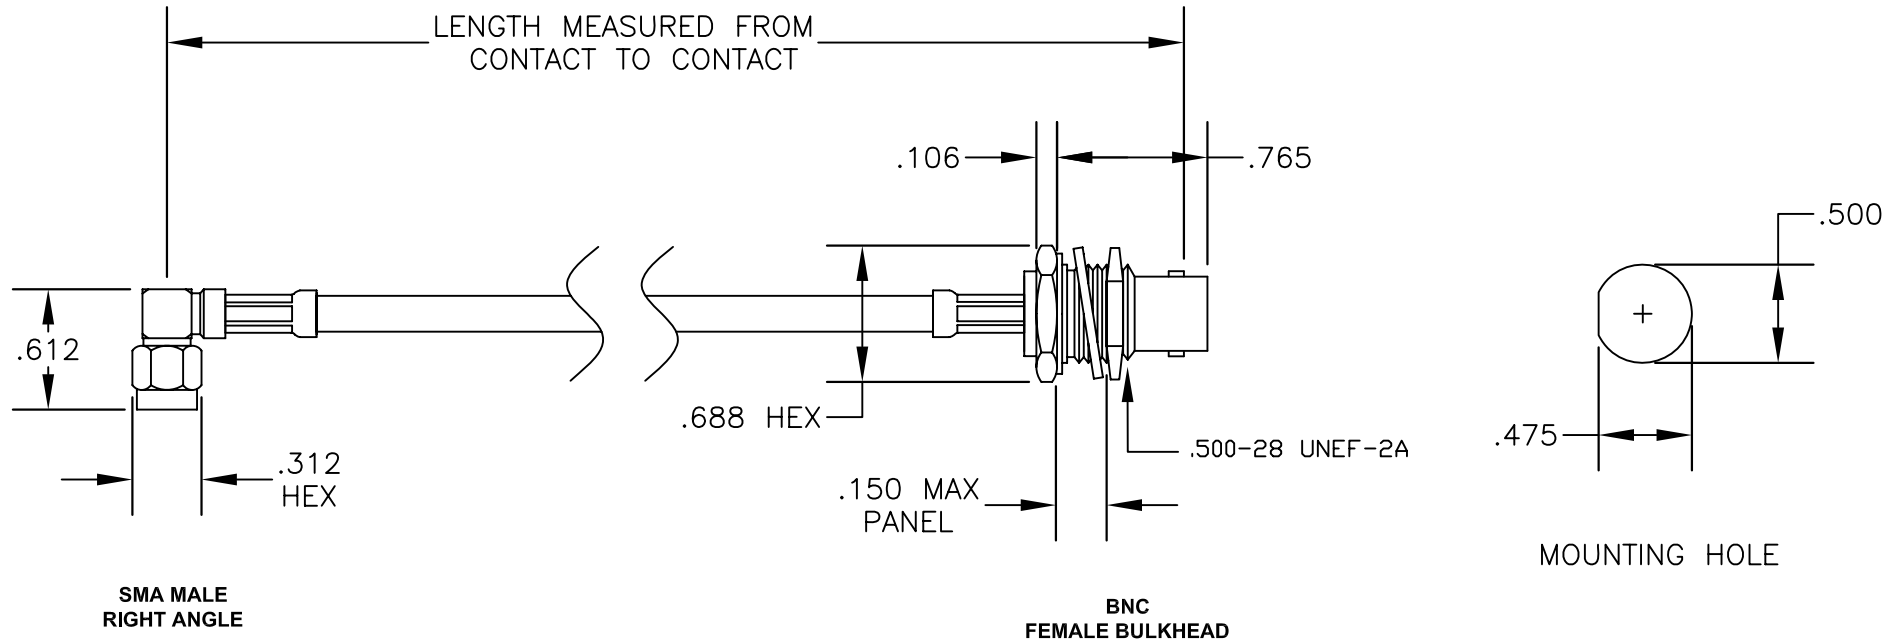

COMPONENTS	IMPEDANCE
SMA MALE RIGHT ANGLE	50 OHM
BNC FEMALE BULKHEAD	50 OHM
RG400/U	50 OHM

Standard Lengths	
-12	12"
-24	24"
-36	36"
-48	48"
-60	60"
-XXX	Custom Length in inches

PASTERNACK ENTERPRISES, INC.
P.O BOX 16759, IRVINE, CA 92623
PHONE (949) 261-1920 FAX (949) 261-7451
WEB ADDRESS: www.pasternack.com
E-MAIL ADDRESS: sales@pasternack.com
COAXIAL & FIBER OPTICS

DWG TITLE		DES.			
PE34957-XX		CABLE ASSEMBLY, RG400/U, SMA MALE RIGHT ANGLE TO BNC FEMALE BULKHEAD			
SIZE A	FSCM NO. 53919	CAD FILE	053007	SCALE	N/A
					127

NOTES:
1. UNLESS OTHERWISE SPECIFIED ALL DIMENSIONS ARE NOMINAL.
2. ALL SPECIFICATIONS ARE SUBJECT TO CHANGE WITHOUT NOTICE AT ANY TIME.
3. DIMENSIONS ARE IN INCHES.
4. LENGTH TOLERANCE IS $\pm 1.5\%$ OR $\pm 3/8"$, WHICHEVER IS GREATER.