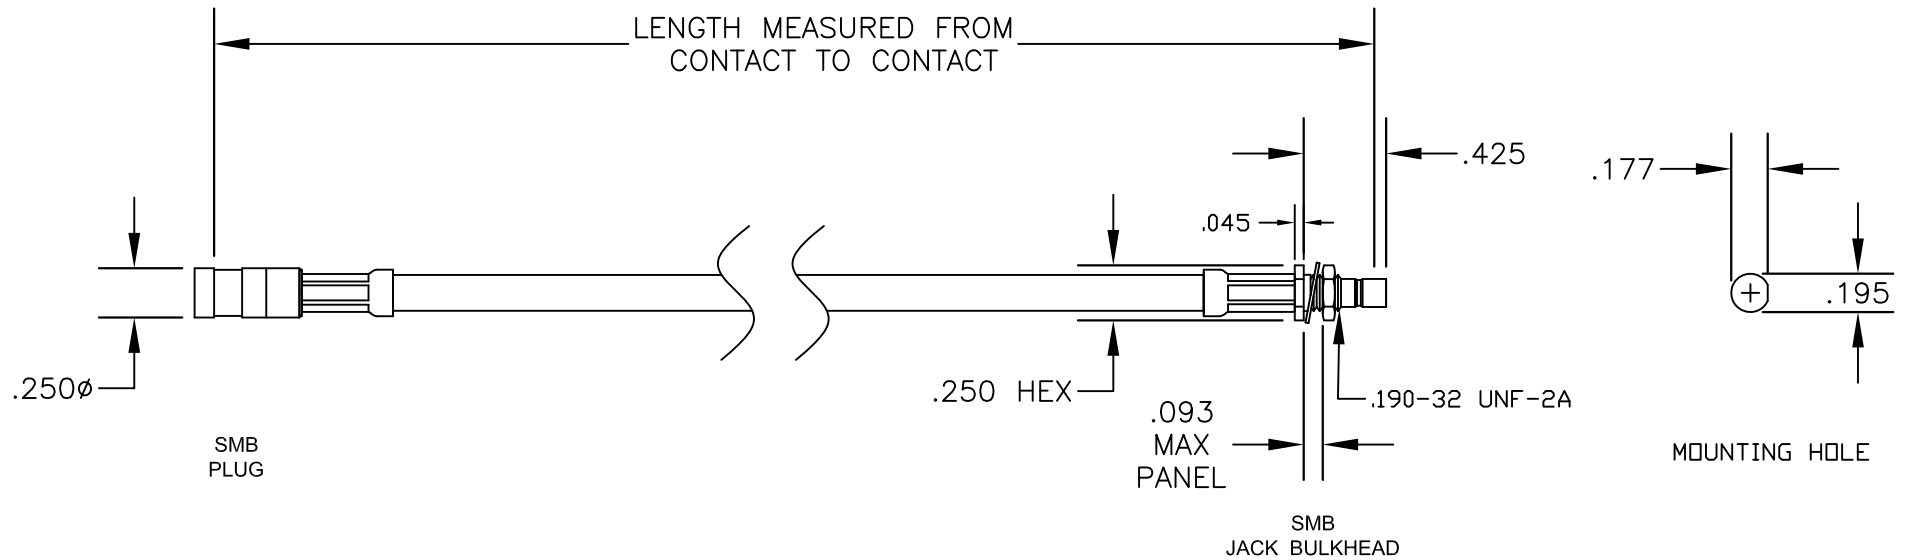

COMPONENTS	IMPEDANCE
SMB PLUG	50 OHM
SMB JACK BULKHEAD	50 OHM
RG223/U	50 OHM

Standard Lengths	
-12	12"
-24	24"
-36	36"
-48	48"
-60	60"
-xxx	Custom Length in inches

**PASTERNACK ENTERPRISES, INC.**  
P.O BOX 16759, IRVINE, CA 92623  
PHONE (949) 261-1920 FAX (949) 261-7451  
WEB ADDRESS: [www.pasternack.com](http://www.pasternack.com)  
E-MAIL ADDRESS: [sales@pasternack.com](mailto:sales@pasternack.com)  
**COAXIAL & FIBER OPTICS**

DWG TITLE  
**PE34497-XX**

DES. CABLE ASSEMBLY, RG223/U, SMB PLUG TO  
SMB JACK BULKHEAD

SIZE A	FSCM NO. 53919	CAD FILE 021207	SCALE N/A	127
--------	----------------	-----------------	-----------	-----

- NOTES:
- UNLESS OTHERWISE SPECIFIED ALL DIMENSIONS ARE NOMINAL.
  - ALL SPECIFICATIONS ARE SUBJECT TO CHANGE WITHOUT NOTICE AT ANY TIME.
  - DIMENSIONS ARE IN INCHES.
  - LENGTH TOLERANCE IS  $\pm 1.5\%$  OR  $\pm 3/8"$ , WHICHEVER IS GREATER.