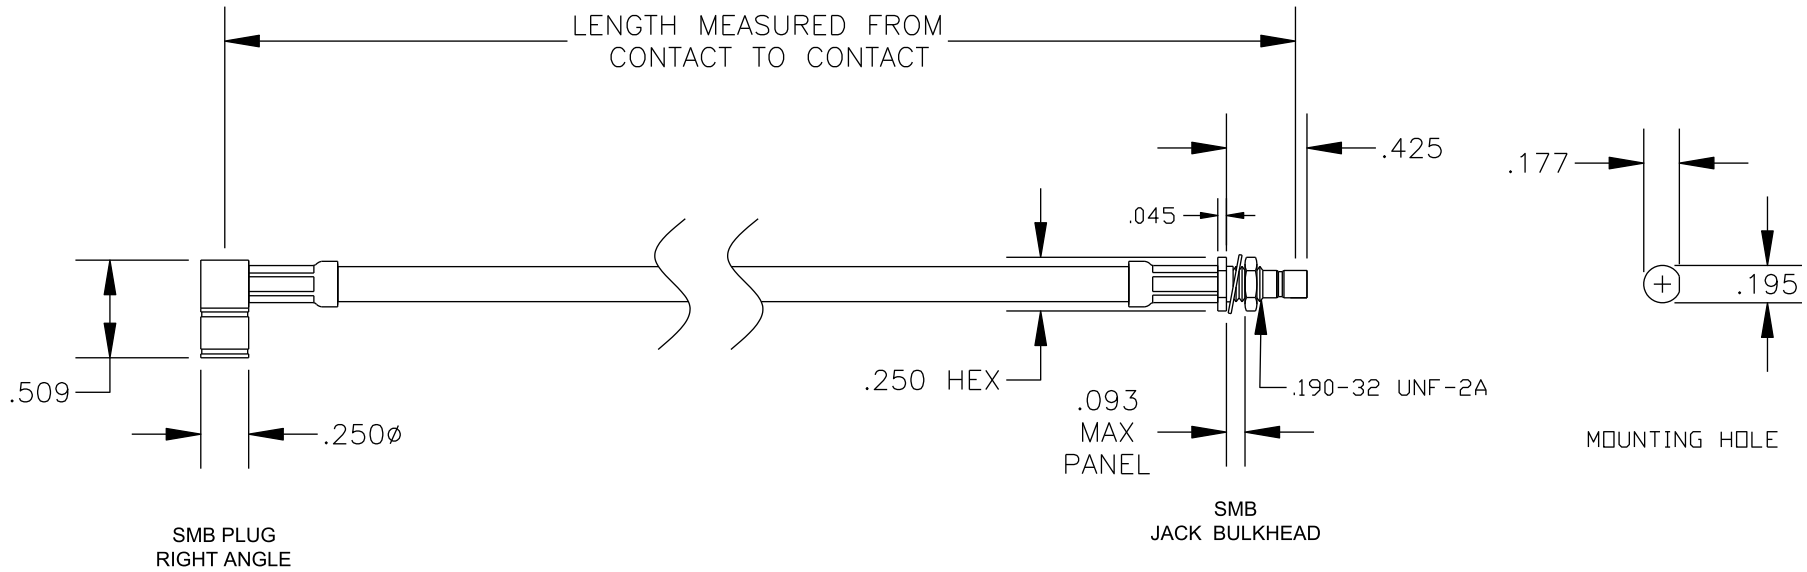

COMPONENTS	IMPEDANCE
SMB PLUG RIGHT ANGLE	50 OHM
SMB JACK BULKHEAD	50 OHM
RG142B/U	50 OHM

Standard Lengths	
-12	12"
-24	24"
-36	36"
-48	48"
-60	60"
-XXX	Custom Length in inches

PASTERNAK ENTERPRISES, INC.
 P.O BOX 16759, IRVINE, CA 92623
 PHONE (949) 261-1920 FAX (949) 261-7451
 WEB ADDRESS: www.pasternack.com
 E-MAIL ADDRESS: sales@pasternack.com
COAXIAL & FIBER OPTICS

DWG TITLE	DES. CABLE ASSEMBLY, RG142B/U, SMB PLUG RIGHT ANGLE TO SMB JACK BULKHEAD (LEAD FREE)		
PE34471LF-XX	REV. A	FSCM NO. 53919	CAD FILE 020108
			SCALE N/A
			SIZE A 147

- NOTES:**
1. UNLESS OTHERWISE SPECIFIED ALL DIMENSIONS ARE NOMINAL.
 2. ALL SPECIFICATIONS ARE SUBJECT TO CHANGE WITHOUT NOTICE AT ANY TIME.
 3. DIMENSIONS ARE IN INCHES.
 4. LENGTH TOLERANCE IS $\pm 1.5\%$ OR $\pm 3/8"$, WHICHEVER IS GREATER.