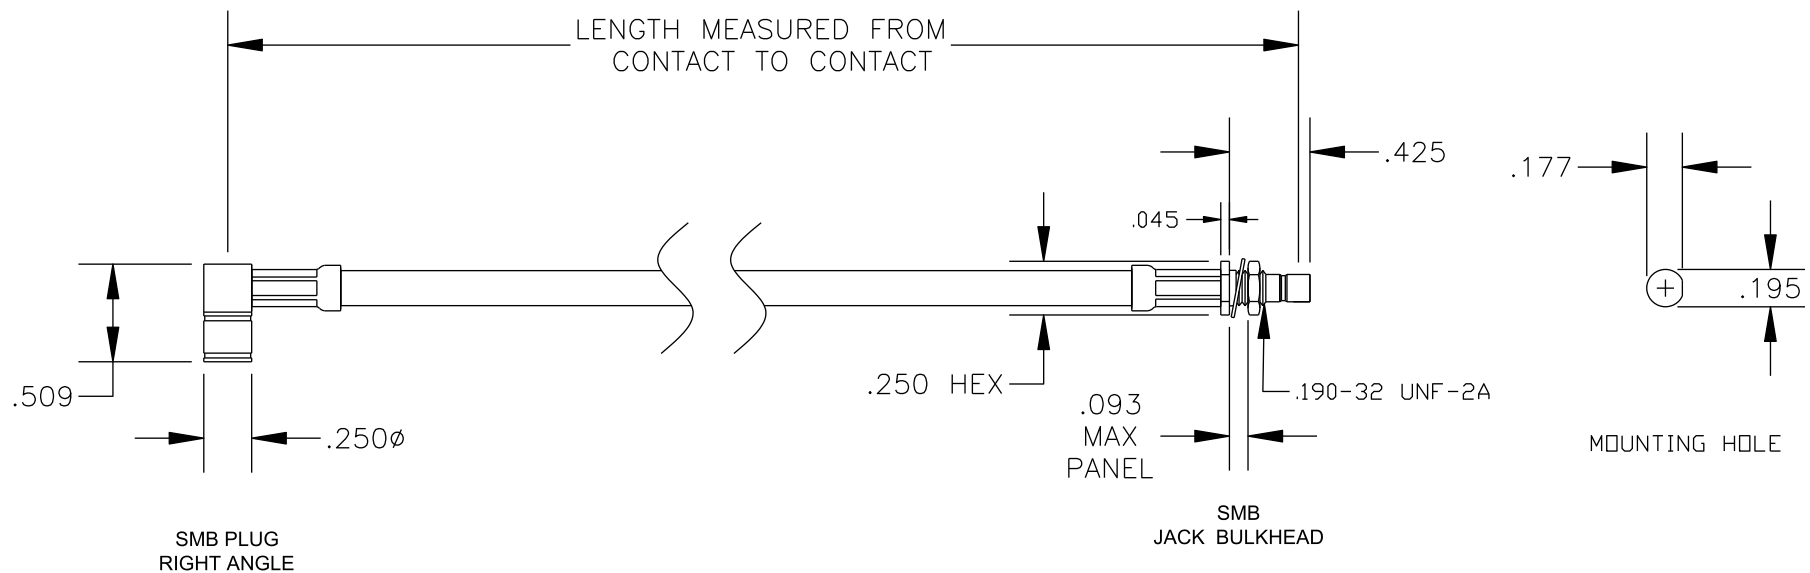

COMPONENTS	IMPEDANCE
SMB PLUG RIGHT ANGLE	50 OHM
SMB JACK BULKHEAD	50 OHM
RG142B/U	50 OHM

Standard Lengths	
-12	12"
-24	24"
-36	36"
-48	48"
-60	60"
-XXX	Custom Length in inches

PASTERNACK ENTERPRISES, INC.

P.O. BOX 16759, IRVINE, CA 92623
PHONE (949) 261-1920 FAX (949) 261-7451

WEB ADDRESS: www.pasternack.com
E-MAIL ADDRESS: sales@pasternack.com

COAXIAL & FIBER OPTICS

DWG TITLE

PE34471-XX

DES. CABLE ASSEMBLY, RG142B/U, SMB PLUG RIGHT ANGLE TO SMB JACK BULKHEAD

REV. A **FSCM NO. 53919**

CAD FILE 020108

SCALE N/A

SIZE A 147

NOTES:

1. UNLESS OTHERWISE SPECIFIED ALL DIMENSIONS ARE NOMINAL.
2. ALL SPECIFICATIONS ARE SUBJECT TO CHANGE WITHOUT NOTICE AT ANY TIME.
3. DIMENSIONS ARE IN INCHES.
4. LENGTH TOLERANCE IS $\pm 1.5\%$ OR $\pm 3/8"$, WHICHEVER IS GREATER.