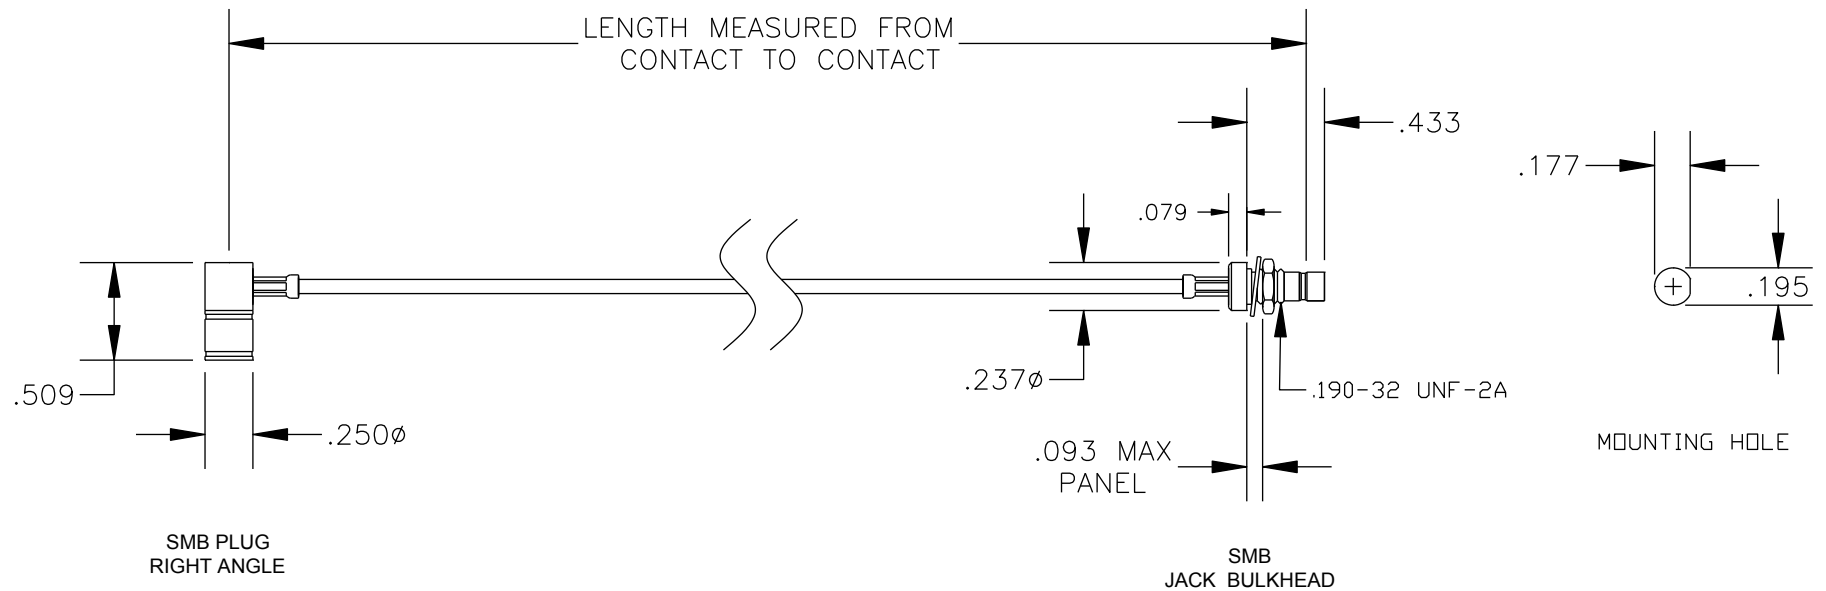

COMPONENTS	IMPEDANCE
SMB PLUG RIGHT ANGLE	50 OHM
SMB JACK BULKHEAD	50 OHM
RG178B/U	50 OHM

Standard Lengths	
-12	12"
-24	24"
-36	36"
-48	48"
-60	60"
-XXX	Custom Length in inches

PASTERNACK ENTERPRISES, INC.

P.O BOX 16759, IRVINE, CA 92623
PHONE (949) 261-1920 FAX (949) 261-7451

WEB ADDRESS: www.pasternack.com
E-MAIL ADDRESS: sales@pasternack.com

COAXIAL & FIBER OPTICS

DWG TITLE

PE34467LF-XX

DES. CABLE ASSEMBLY, RG178B/U, SMB PLUG RIGHT ANGLE TO SMB JACK BULKHEAD (LEAD FREE)

REV. A **FSCM NO. 53919**

CAD FILE 020108

SCALE N/A

SIZE A 147

NOTES:

1. UNLESS OTHERWISE SPECIFIED ALL DIMENSIONS ARE NOMINAL.
2. ALL SPECIFICATIONS ARE SUBJECT TO CHANGE WITHOUT NOTICE AT ANY TIME.
3. DIMENSIONS ARE IN INCHES.
4. LENGTH TOLERANCE IS $\pm 1.5\%$ OR $\pm 3/8"$, WHICHEVER IS GREATER.