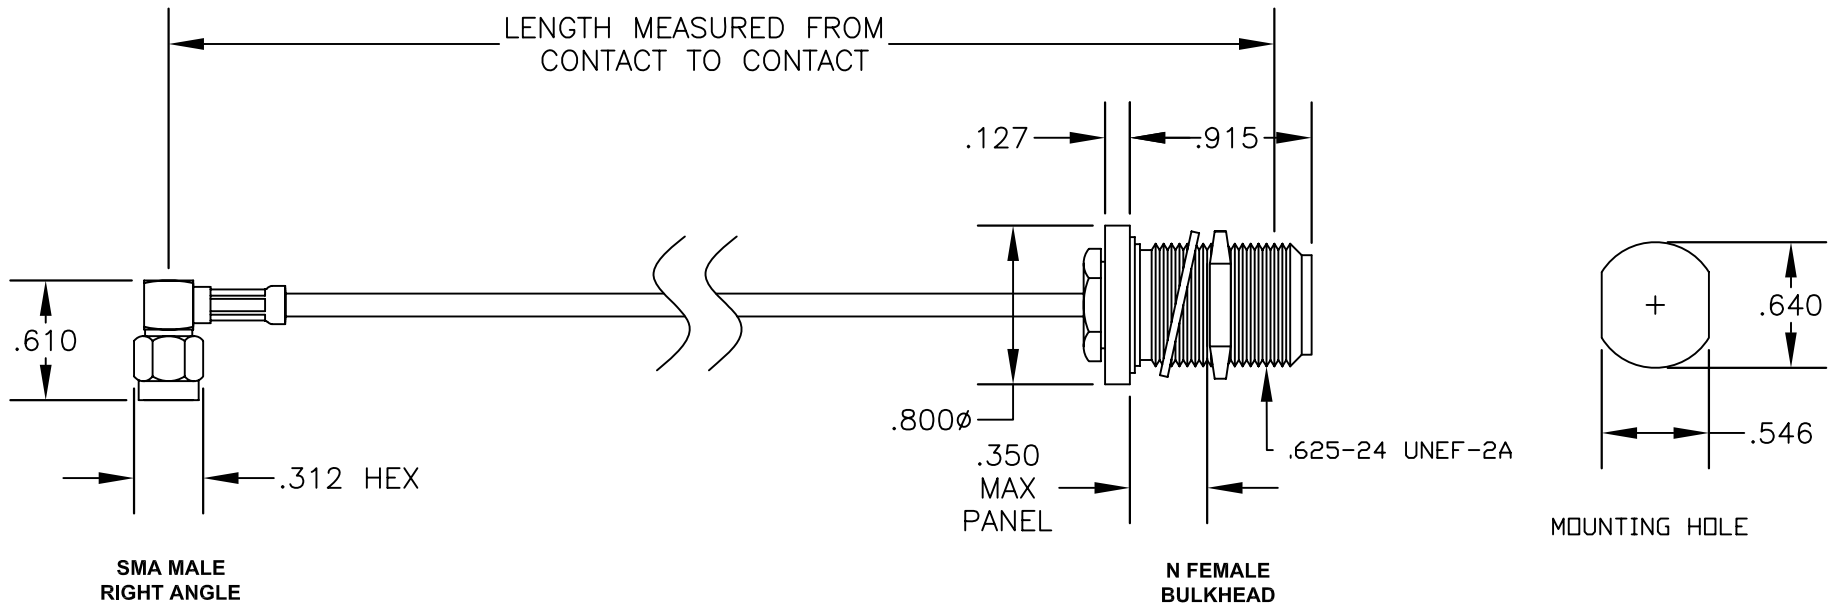

COMPONENTS	IMPEDANCE
SMA MALE RIGHT ANGLE	50 OHM
N FEMALE BULKHEAD	50 OHM
RG174A/U	50 OHM

Standard Lengths	
-12	12"
-24	24"
-36	36"
-48	48"
-60	60"
-XXX	Custom Length in inches

PASTERNAK ENTERPRISES, INC.
 P.O BOX 16759, IRVINE, CA 92623
 PHONE (949) 261-1920 FAX (949) 261-7451
 WEB ADDRESS: www.pasternack.com
 E-MAIL ADDRESS: sales@pasternack.com
COAXIAL & FIBER OPTICS

DWG TITLE		DES.			
PE34351-XX		CABLE ASSEMBLY, RG174A/U, SMA MALE RIGHT ANGLE TO N FEMALE BULKHEAD			
SIZE A	FSCM NO. 53919	CAD FILE	053007	SCALE	N/A
					127

- NOTES:
- UNLESS OTHERWISE SPECIFIED ALL DIMENSIONS ARE NOMINAL.
 - ALL SPECIFICATIONS ARE SUBJECT TO CHANGE WITHOUT NOTICE AT ANY TIME.
 - DIMENSIONS ARE IN INCHES.
 - LENGTH TOLERANCE IS $\pm 1.5\%$ OR $\pm 3/8"$, WHICHEVER IS GREATER.