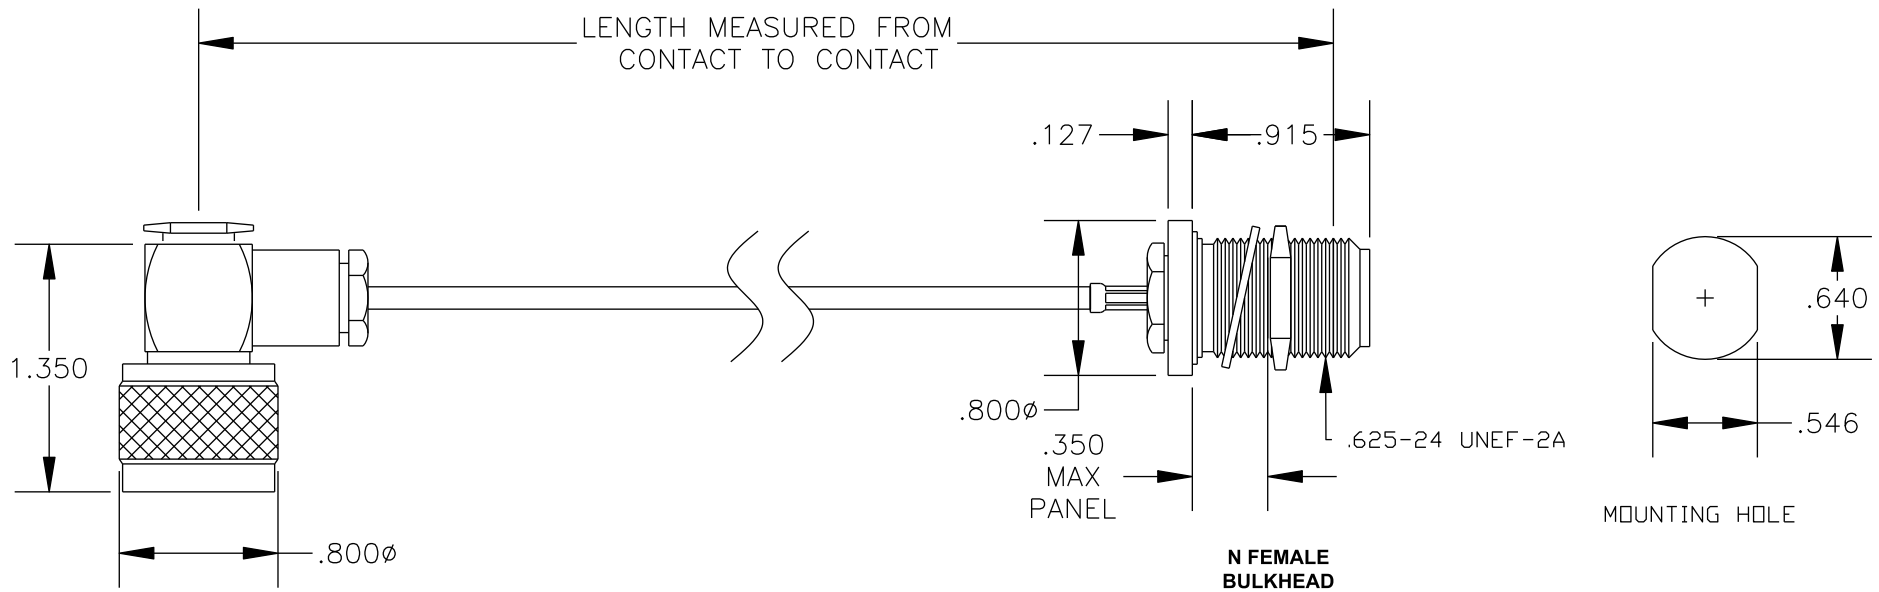

COMPONENTS	IMPEDANCE
N MALE RIGHT ANGLE	50 OHM
N FEMALE BULKHEAD	50 OHM
RG316/U	50 OHM

Standard Lengths	
-12	12"
-24	24"
-36	36"
-48	48"
-60	60"
-XXX	Custom Length in inches

PASTERNACK ENTERPRISES, INC.

P.O BOX 16759, IRVINE, CA 92623
PHONE (949) 261-1920 FAX (949) 261-7451

WEB ADDRESS: www.pasternack.com
E-MAIL ADDRESS: sales@pasternack.com

COAXIAL & FIBER OPTICS

DWG TITLE

PE34214LF-XX

DES. CABLE ASSEMBLY, RG316/U, N MALE RIGHT ANGLE TO N FEMALE BULKHEAD (LEAD FREE)

REV. A **FSCM NO. 53919**

CAD FILE 012808

SCALE N/A

SIZE A 147

NOTES:

1. UNLESS OTHERWISE SPECIFIED ALL DIMENSIONS ARE NOMINAL.
2. ALL SPECIFICATIONS ARE SUBJECT TO CHANGE WITHOUT NOTICE AT ANY TIME.
3. DIMENSIONS ARE IN INCHES.
4. LENGTH TOLERANCE IS $\pm 1.5\%$ OR $\pm 3/8"$, WHICHEVER IS GREATER.