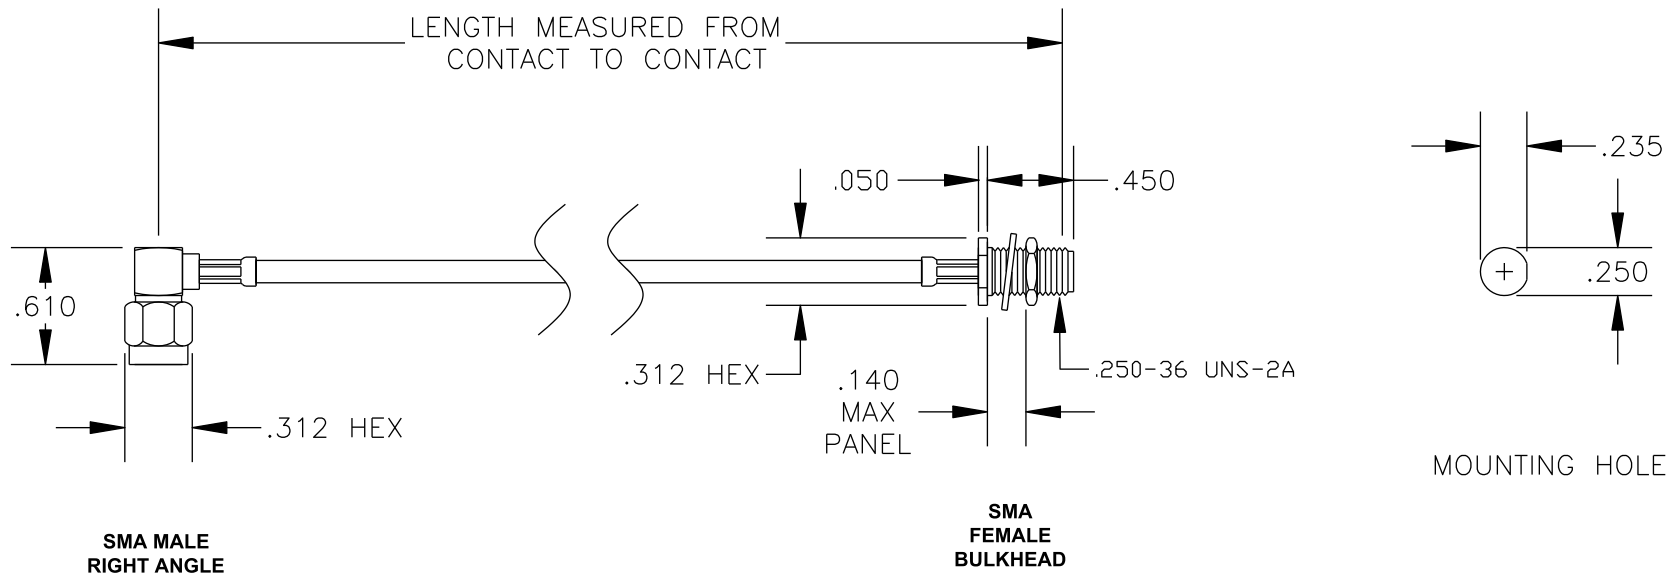

COMPONENTS	IMPEDANCE
SMA MALE RIGHT ANGLE	50 OHM
SMA FEMALE BULKHEAD	50 OHM
RG188-DS	50 OHM

Standard Lengths	
-12	12"
-24	24"
-36	36"
-48	48"
-60	60"
-XXX	Custom Length in inches

PASTERNACK ENTERPRISES, INC.

P.O BOX 16759, IRVINE, CA 92623
PHONE (949) 261-1920 FAX (949) 261-7451

WEB ADDRESS: www.pasternack.com
E-MAIL ADDRESS: sales@pasternack.com

COAXIAL & FIBER OPTICS

DWG TITLE

PE34179LF-XX

DES. CABLE ASSEMBLY, RG188-DS, SMA MALE RIGHT ANGLE TO SMA FEMALE BULKHEAD (LEAD FREE)

REV. A **FSCM NO. 53919**

CAD FILE 012508

SCALE N/A

SIZE A 147

NOTES:

1. UNLESS OTHERWISE SPECIFIED ALL DIMENSIONS ARE NOMINAL.
2. ALL SPECIFICATIONS ARE SUBJECT TO CHANGE WITHOUT NOTICE AT ANY TIME.
3. DIMENSIONS ARE IN INCHES.
4. LENGTH TOLERANCE IS $\pm 1.5\%$ OR $\pm 3/8"$, WHICHEVER IS GREATER.