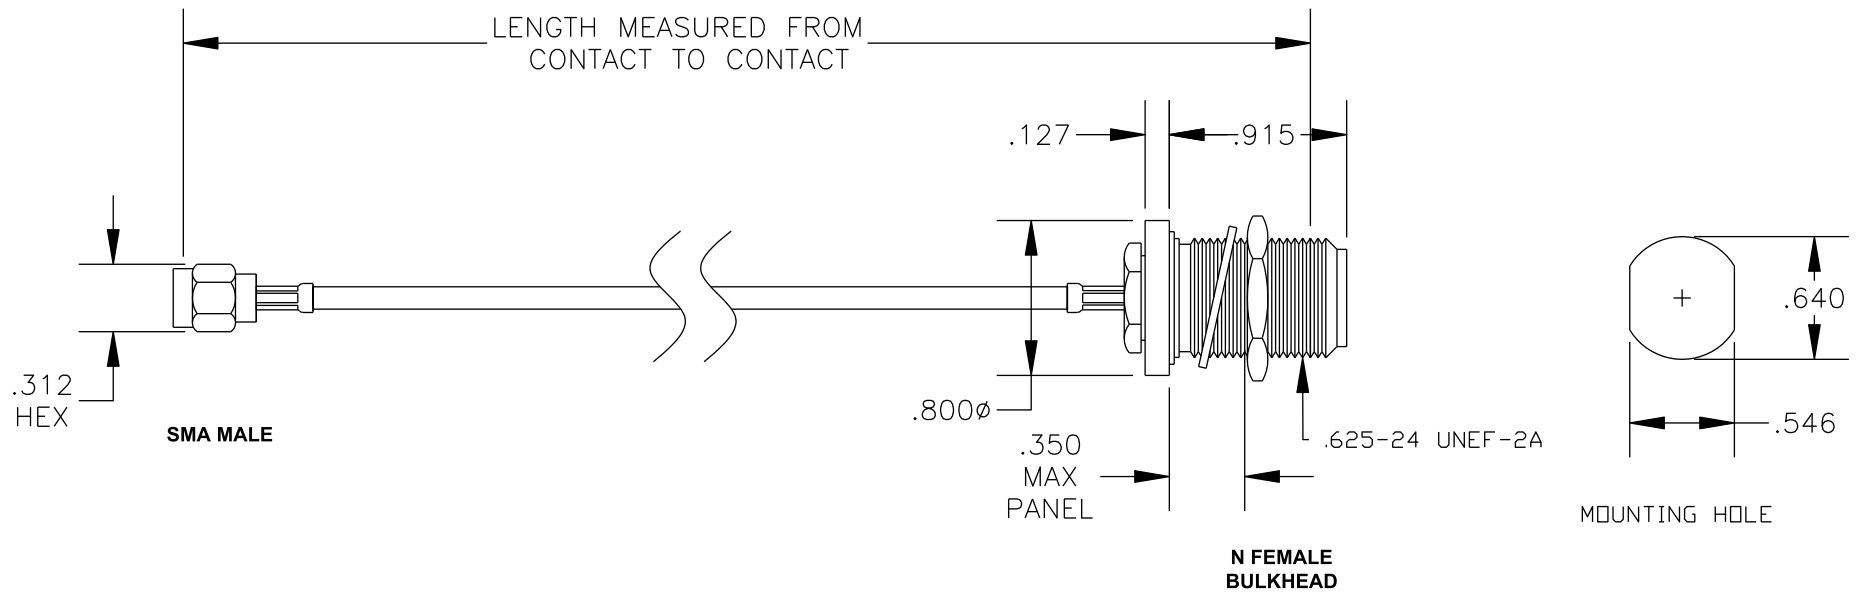

COMPONENTS	IMPEDANCE
SMA MALE	50 OHM
N FEMALE BULKHEAD	50 OHM
RG174A/U	50 OHM

Standard Lengths	
-12	12"
-24	24"
-36	36"
-48	48"
-60	60"
-XXX	Custom Length in inches

PASTERNAK ENTERPRISES, INC.

P.O BOX 16759, IRVINE, CA 92623
PHONE (949) 261-1920 FAX (949) 261-7451

WEB ADDRESS: www.pasternack.com
E-MAIL ADDRESS: sales@pasternack.com

COAXIAL & FIBER OPTICS

DWG TITLE

PE34171-XX

DES. CABLE ASSEMBLY, RG174A/U, SMA MALE TO N FEMALE BULKHEAD

REV. A **FSCM NO. 53919**

CAD FILE 012508

SCALE N/A

SIZE A 147

NOTES:

1. UNLESS OTHERWISE SPECIFIED ALL DIMENSIONS ARE NOMINAL.
2. ALL SPECIFICATIONS ARE SUBJECT TO CHANGE WITHOUT NOTICE AT ANY TIME.
3. DIMENSIONS ARE IN INCHES.
4. LENGTH TOLERANCE IS $\pm 1.5\%$ OR $\pm 3/8"$, WHICHEVER IS GREATER.