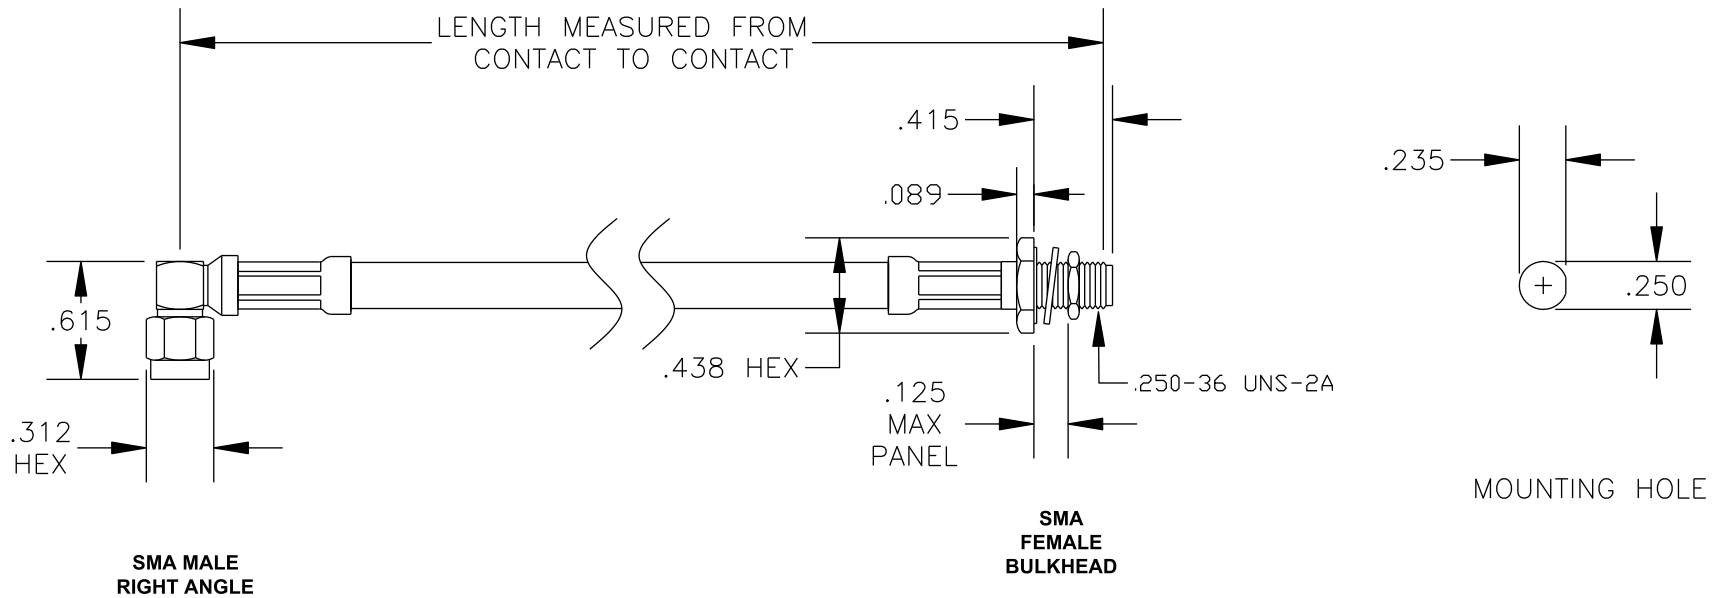

COMPONENTS	IMPEDANCE
SMA MALE RIGHT ANGLE	
SMA FEMALE BULKHEAD	
RG59B/U-BLACK	

Standard Lengths	
-12	12"
-24	24"
-36	36"
-48	48"
-60	60"
-XXX	Custom Length in inches

PASTERNACK ENTERPRISES, INC.

P.O BOX 16759, IRVINE, CA 92623
PHONE (949) 261-1920 FAX (949) 261-7451

WEB ADDRESS: www.pasternack.com
E-MAIL ADDRESS: sales@pasternack.com

COAXIAL & FIBER OPTICS

DWG TITLE

PE34160LF-XX

DES. CABLE ASSEMBLY, RG59B/U-BLACK, SMA MALE RIGHT ANGLE TO SMA FEMALE BULKHEAD (LEAD FREE)

REV. A **FSCM NO. 53919**

CAD FILE 012508

SCALE N/A

SIZE A 147

NOTES:

1. UNLESS OTHERWISE SPECIFIED ALL DIMENSIONS ARE NOMINAL.
2. ALL SPECIFICATIONS ARE SUBJECT TO CHANGE WITHOUT NOTICE AT ANY TIME.
3. DIMENSIONS ARE IN INCHES.
4. LENGTH TOLERANCE IS $\pm 1.5\%$ OR $\pm 3/8"$, WHICHEVER IS GREATER.