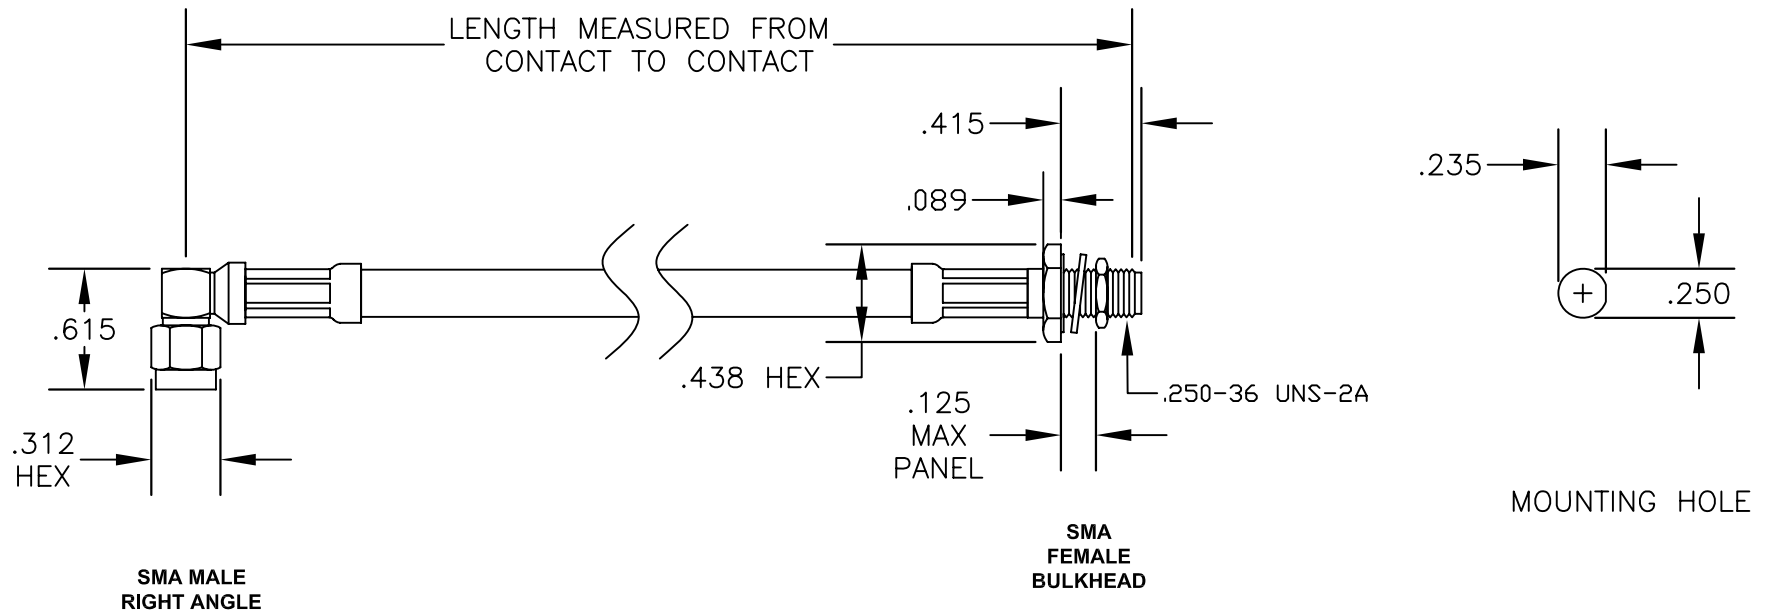

COMPONENTS	IMPEDANCE
SMA MALE RIGHT ANGLE	50 OHM
SMA FEMALE BULKHEAD	50 OHM
RG59B/U-BLACK	75 OHM

Standard Lengths	
-12	12"
-24	24"
-36	36"
-48	48"
-60	60"
-XXX	Custom Length in inches

**PASTERNACK ENTERPRISES, INC.**

**COAXIAL & FIBER OPTICS**

DWG TITLE

**PE34160-XX**

DES.

CABLE ASSEMBLY, RG59B/U-BLACK, SMA MALE RIGHT ANGLE TO SMA FEMALE BULKHEAD

SIZE A

FSCM NO. 53919

CAD FILE

061907

SCALE N/A

127

NOTES:

1. UNLESS OTHERWISE SPECIFIED ALL DIMENSIONS ARE NOMINAL.
2. ALL SPECIFICATIONS ARE SUBJECT TO CHANGE WITHOUT NOTICE AT ANY TIME.
3. DIMENSIONS ARE IN INCHES.
4. LENGTH TOLERANCE IS  $\pm 1.5\%$  OR  $\pm 3/8"$ , WHICHEVER IS GREATER.