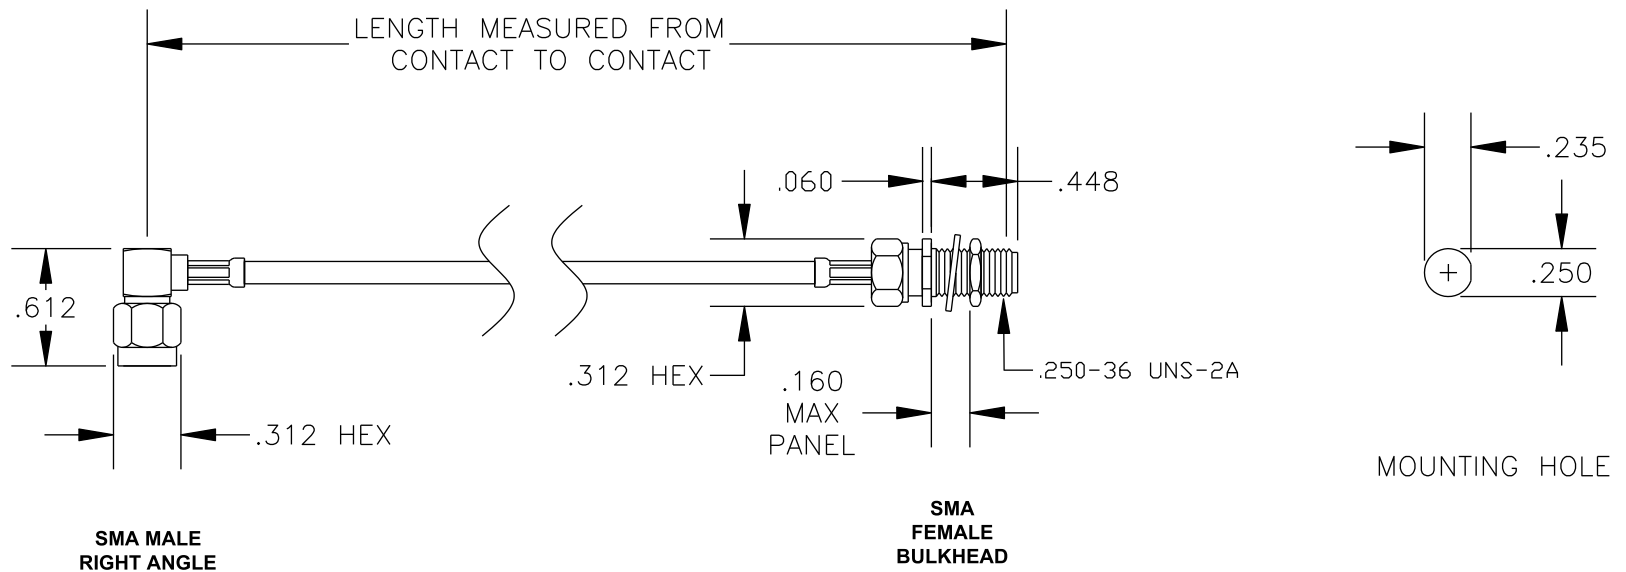

COMPONENTS	IMPEDANCE
SMA MALE RIGHT ANGLE	50 OHM
SMA FEMALE BULKHEAD	50 OHM
RG196A/U	50 OHM

Standard Lengths	
-12	12"
-24	24"
-36	36"
-48	48"
-60	60"
-XXX	Custom Length in inches

PASTERNACK ENTERPRISES, INC.

P.O BOX 16759, IRVINE, CA 92623
PHONE (949) 261-1920 FAX (949) 261-7451

WEB ADDRESS: www.pasternack.com
E-MAIL ADDRESS: sales@pasternack.com

COAXIAL & FIBER OPTICS

DWG TITLE

PE34141LF-XX

DES.

CABLE ASSEMBLY, RG196A/U, SMA MALE RIGHT ANGLE TO SMA FEMALE BULKHEAD (LEAD FREE)

REV. A

FSCM NO. 53919

CAD FILE

012508

SCALE N/A

SIZE A

147

NOTES:

1. UNLESS OTHERWISE SPECIFIED ALL DIMENSIONS ARE NOMINAL.
2. ALL SPECIFICATIONS ARE SUBJECT TO CHANGE WITHOUT NOTICE AT ANY TIME.
3. DIMENSIONS ARE IN INCHES.
4. LENGTH TOLERANCE IS $\pm 1.5\%$ OR $\pm 3/8"$, WHICHEVER IS GREATER.