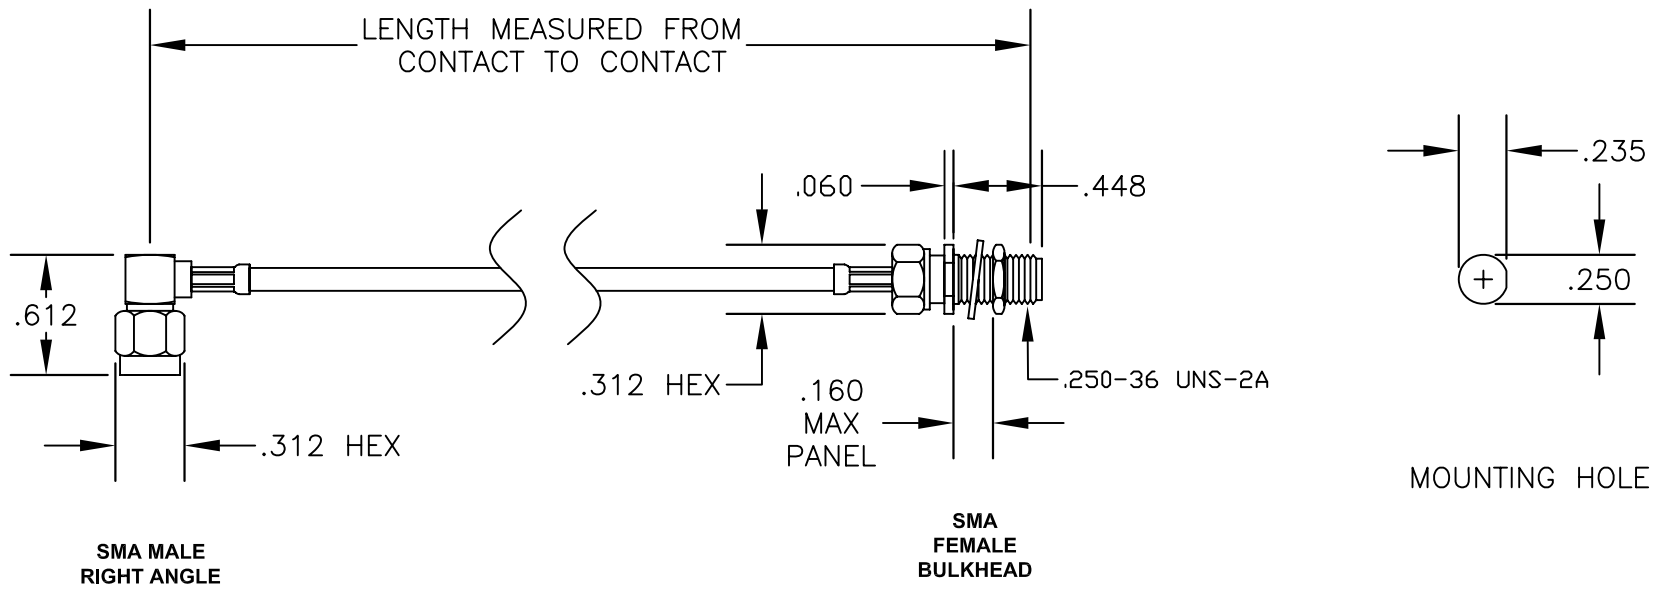

COMPONENTS	IMPEDANCE
SMA MALE RIGHT ANGLE	50 OHM
SMA FEMALE BULKHEAD	50 OHM
RG196A/U	50 OHM

Standard Lengths	
-12	12"
-24	24"
-36	36"
-48	48"
-60	60"
-XXX	Custom Length in inches

PASTERNACK ENTERPRISES, INC.
P.O BOX 16759, IRVINE, CA 92623
PHONE (949) 261-1920 FAX (949) 261-7451
WEB ADDRESS: www.pasternack.com
E-MAIL ADDRESS: sales@pasternack.com
COAXIAL & FIBER OPTICS

DWG TITLE	DES. CABLE ASSEMBLY, RG196A/U, SMA MALE RIGHT ANGLE TO SMA FEMALE BULKHEAD		
PE34141-XX			

SIZE A	FSCM NO. 53919	CAD FILE 061907	SCALE N/A	127
--------	----------------	-----------------	-----------	-----

- NOTES:**
- UNLESS OTHERWISE SPECIFIED ALL DIMENSIONS ARE NOMINAL.
 - ALL SPECIFICATIONS ARE SUBJECT TO CHANGE WITHOUT NOTICE AT ANY TIME.
 - DIMENSIONS ARE IN INCHES.
 - LENGTH TOLERANCE IS $\pm 1.5\%$ OR $\pm 3/8"$, WHICHEVER IS GREATER.