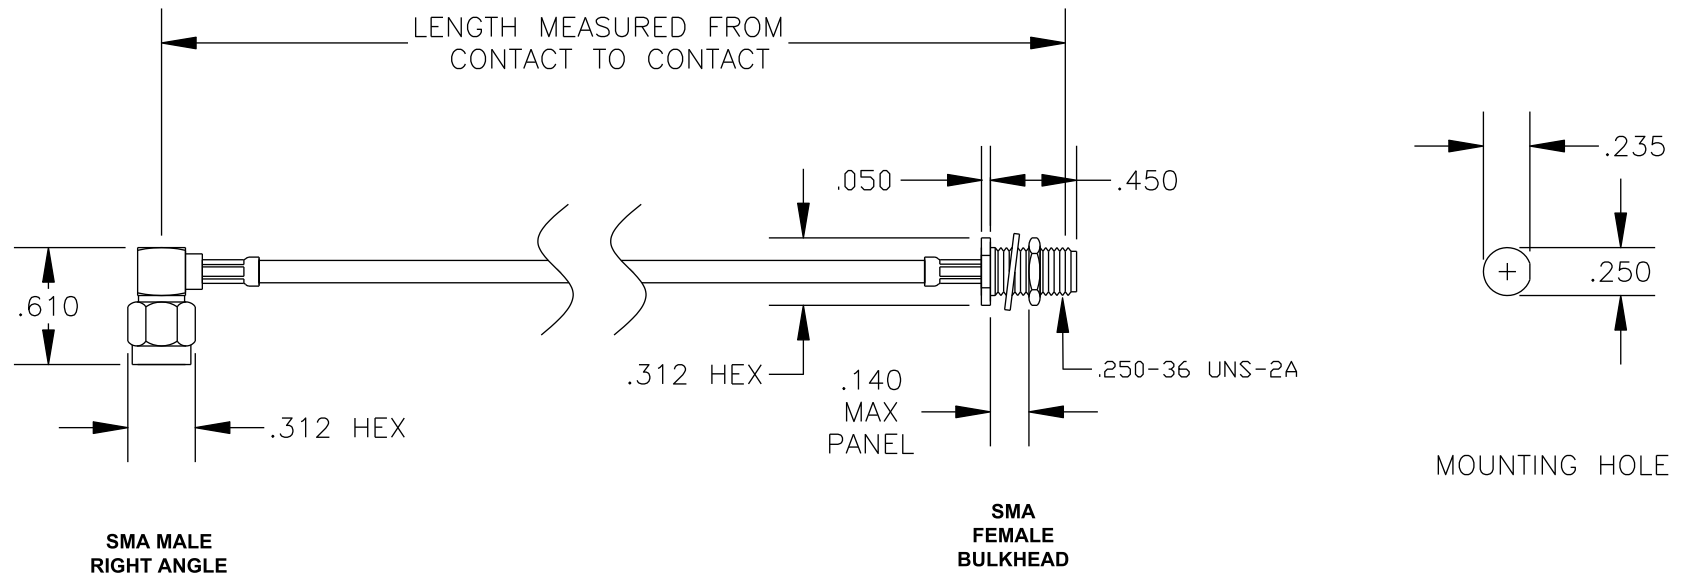

COMPONENTS	IMPEDANCE
SMA MALE RIGHT ANGLE	50 OHM
SMA FEMALE BULKHEAD	50 OHM
RG179B/U	50 OHM

Standard Lengths	
-12	12"
-24	24"
-36	36"
-48	48"
-60	60"
-XXX	Custom Length in inches

**PASTERNACK ENTERPRISES, INC.**

**COAXIAL & FIBER OPTICS**

DWG TITLE

**PE34135-XX**

DES. CABLE ASSEMBLY, RG179B/U, SMA MALE RIGHT ANGLE TO SMA FEMALE BULKHEAD

REV. A **FSCM NO. 53919**

CAD FILE 012508

SCALE N/A

SIZE A 147

NOTES:

1. UNLESS OTHERWISE SPECIFIED ALL DIMENSIONS ARE NOMINAL.
2. ALL SPECIFICATIONS ARE SUBJECT TO CHANGE WITHOUT NOTICE AT ANY TIME.
3. DIMENSIONS ARE IN INCHES.
4. LENGTH TOLERANCE IS  $\pm 1.5\%$  OR  $\pm 3/8"$ , WHICHEVER IS GREATER.