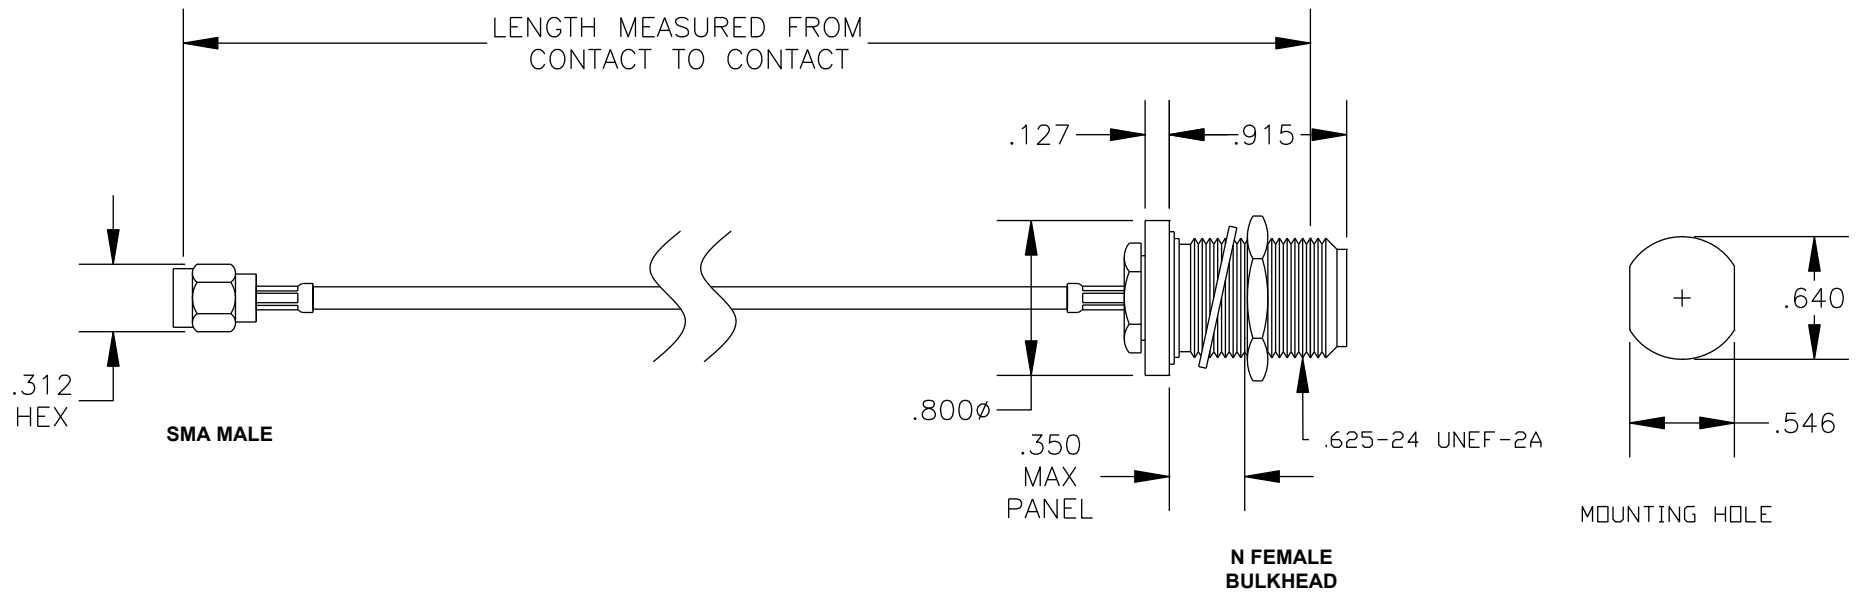

COMPONENTS	IMPEDANCE
SMA MALE	50 OHM
N FEMALE BULKHEAD	50 OHM
RG316-DS	50 OHM

Standard Lengths	
-12	12"
-24	24"
-36	36"
-48	48"
-60	60"
-XXX	Custom Length in inches

PASTERNAK ENTERPRISES, INC.

P.O BOX 16759, IRVINE, CA 92623
PHONE (949) 261-1920 FAX (949) 261-7451

WEB ADDRESS: www.pasternack.com
E-MAIL ADDRESS: sales@pasternack.com

COAXIAL & FIBER OPTICS

DWG TITLE

PE33929LF-XX

DES. CABLE ASSEMBLY, RG316-DS, SMA MALE TO N FEMALE BULKHEAD (LEAD FREE)

REV. A **FSCM NO. 53919**

CAD FILE 012408

SCALE N/A

SIZE A 147

NOTES:

1. UNLESS OTHERWISE SPECIFIED ALL DIMENSIONS ARE NOMINAL.
2. ALL SPECIFICATIONS ARE SUBJECT TO CHANGE WITHOUT NOTICE AT ANY TIME.
3. DIMENSIONS ARE IN INCHES.
4. LENGTH TOLERANCE IS $\pm 1.5\%$ OR $\pm 3/8"$, WHICHEVER IS GREATER.