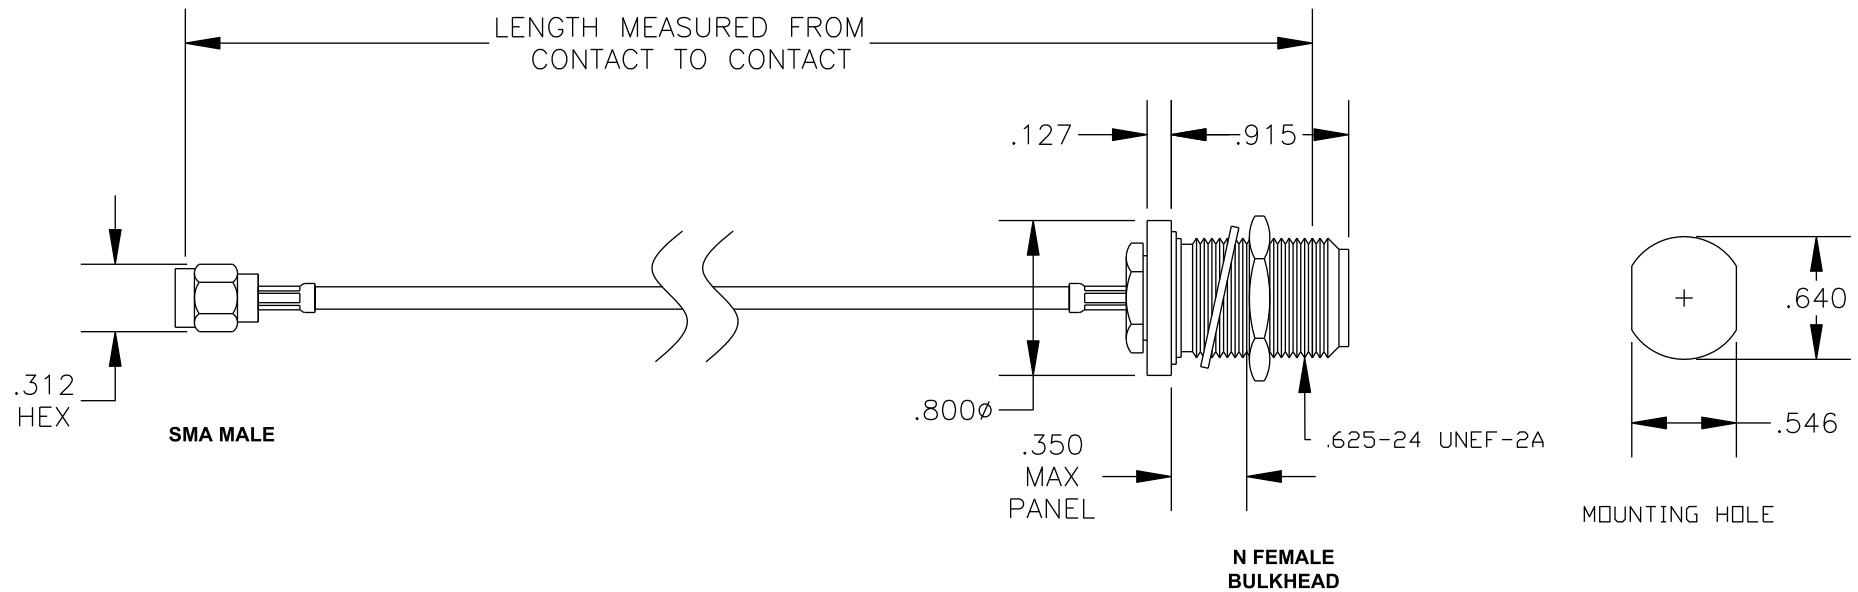

COMPONENTS	IMPEDANCE
SMA MALE	50 OHM
N FEMALE BULKHEAD	50 OHM
RG316-DS	50 OHM

Standard Lengths	
-12	12"
-24	24"
-36	36"
-48	48"
-60	60"
-XXX	Custom Length in inches

**PASTERNAK ENTERPRISES, INC.**

P.O BOX 16759, IRVINE, CA 92623  
PHONE (949) 261-1920 FAX (949) 261-7451

WEB ADDRESS: [www.pasternack.com](http://www.pasternack.com)  
E-MAIL ADDRESS: [sales@pasternack.com](mailto:sales@pasternack.com)

**COAXIAL & FIBER OPTICS**

DWG TITLE

**PE33929-XX**

DES. CABLE ASSEMBLY, RG316-DS, SMA MALE TO N FEMALE BULKHEAD

REV. A **FSCM NO. 53919**

CAD FILE 012408

SCALE N/A

SIZE A 147

NOTES:

1. UNLESS OTHERWISE SPECIFIED ALL DIMENSIONS ARE NOMINAL.
2. ALL SPECIFICATIONS ARE SUBJECT TO CHANGE WITHOUT NOTICE AT ANY TIME.
3. DIMENSIONS ARE IN INCHES.
4. LENGTH TOLERANCE IS  $\pm 1.5\%$  OR  $\pm 3/8"$ , WHICHEVER IS GREATER.