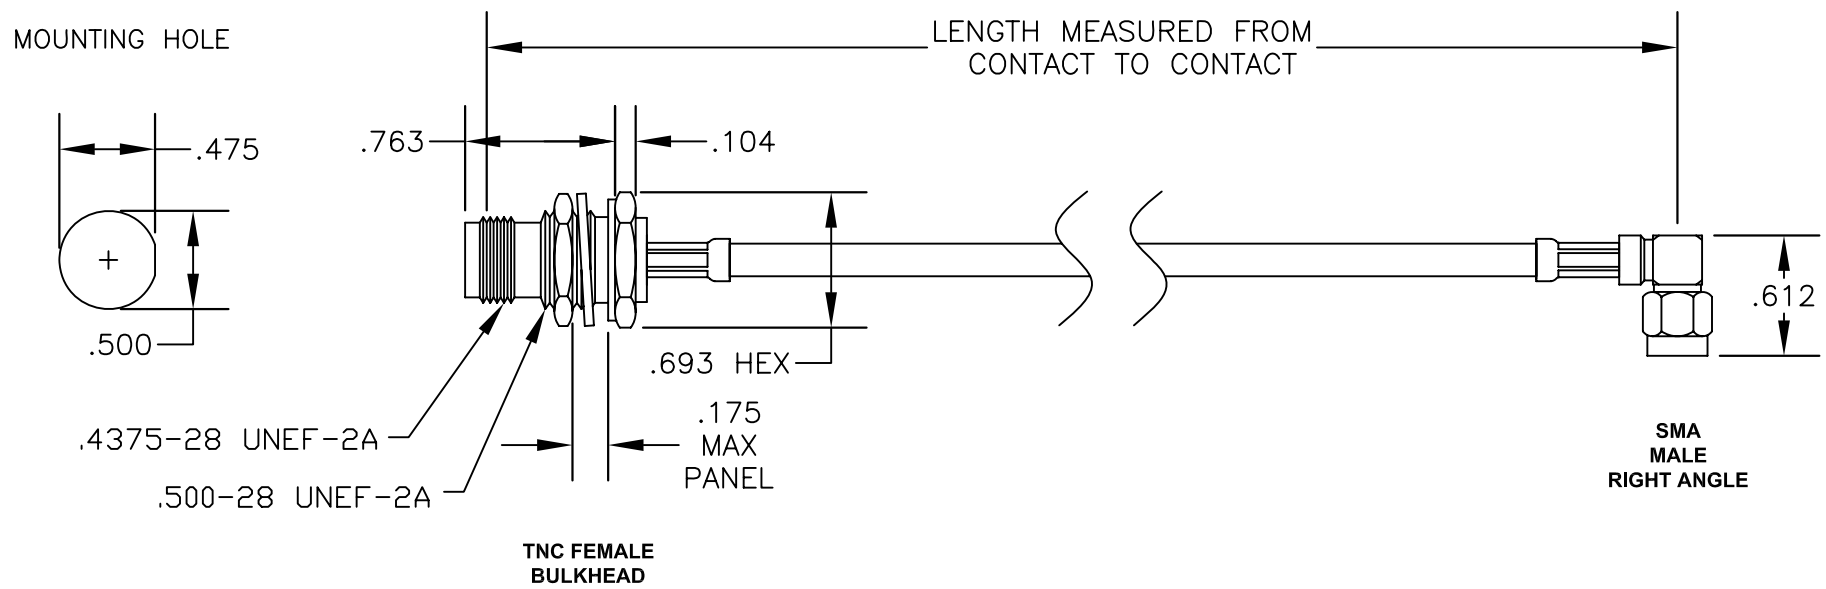

COMPONENTS	IMPEDANCE
TNC FEMALE BULKHEAD	50 OHM
SMA MALE RIGHT ANGLE	50 OHM
RG400/U	50 OHM

Standard Lengths	
-12	12"
-24	24"
-36	36"
-48	48"
-60	60"
-XXX	Custom Length in inches

PASTERNACK ENTERPRISES, INC.
P.O BOX 16759, IRVINE, CA 92623
PHONE (949) 261-1920 FAX (949) 261-7451
WEB ADDRESS: www.pasternack.com
E-MAIL ADDRESS: sales@pasternack.com
COAXIAL & FIBER OPTICS

DWG TITLE PE33759-XX		DES. CABLE ASSEMBLY, RG400/U, TNC FEMALE BULKHEAD TO SMA MALE RIGHT ANGLE			
SIZE A	FSCM NO. 53919	CAD FILE 052907	SCALE N/A		127

- NOTES:
- UNLESS OTHERWISE SPECIFIED ALL DIMENSIONS ARE NOMINAL.
 - ALL SPECIFICATIONS ARE SUBJECT TO CHANGE WITHOUT NOTICE AT ANY TIME.
 - DIMENSIONS ARE IN INCHES.
 - LENGTH TOLERANCE IS $\pm 1.5\%$ OR $\pm 3/8"$, WHICHEVER IS GREATER.