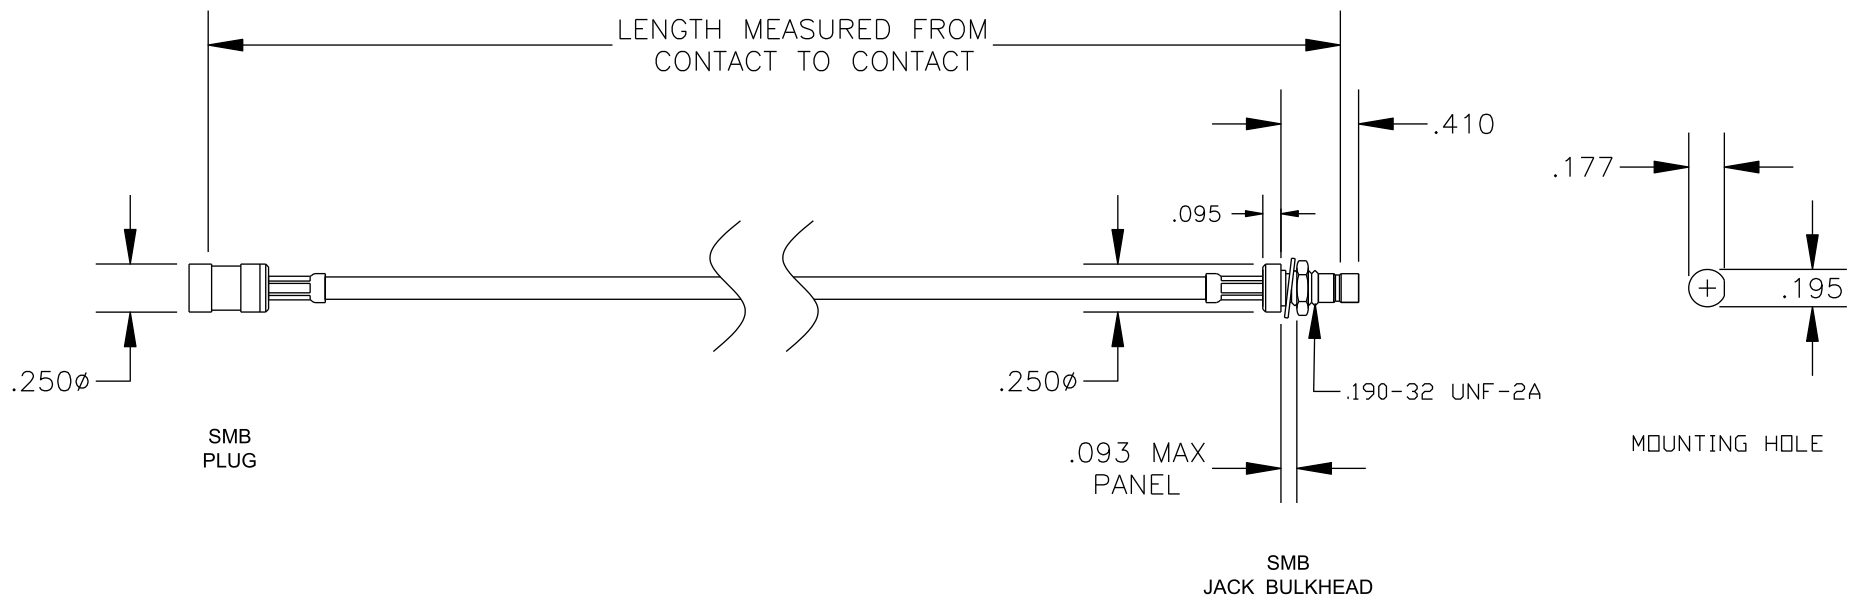

COMPONENTS	IMPEDANCE
SMB PLUG	50 OHM
SMB JACK BULKHEAD	50 OHM
RG316/U	50 OHM

Standard Lengths	
-12	12"
-24	24"
-36	36"
-48	48"
-60	60"
-XXX	Custom Length in inches

PASTERNACK ENTERPRISES, INC.
P.O BOX 16759, IRVINE, CA 92623
PHONE (949) 261-1920 FAX (949) 261-7451
WEB ADDRESS: www.pasternack.com
E-MAIL ADDRESS: sales@pasternack.com
COAXIAL & FIBER OPTICS

DWG TITLE
PE33680LF-XX

DES. CABLE ASSEMBLY, RG316/U, SMB PLUG TO
SMB JACK BULKHEAD (LEAD FREE)

REV. A	FSCM NO. 53919	CAD FILE 012408	SCALE N/A	SIZE A 147
--------	----------------	-----------------	-----------	------------

- NOTES:
1. UNLESS OTHERWISE SPECIFIED ALL DIMENSIONS ARE NOMINAL.
 2. ALL SPECIFICATIONS ARE SUBJECT TO CHANGE WITHOUT NOTICE AT ANY TIME.
 3. DIMENSIONS ARE IN INCHES.
 4. LENGTH TOLERANCE IS $\pm 1.5\%$ OR $\pm 3/8"$, WHICHEVER IS GREATER.