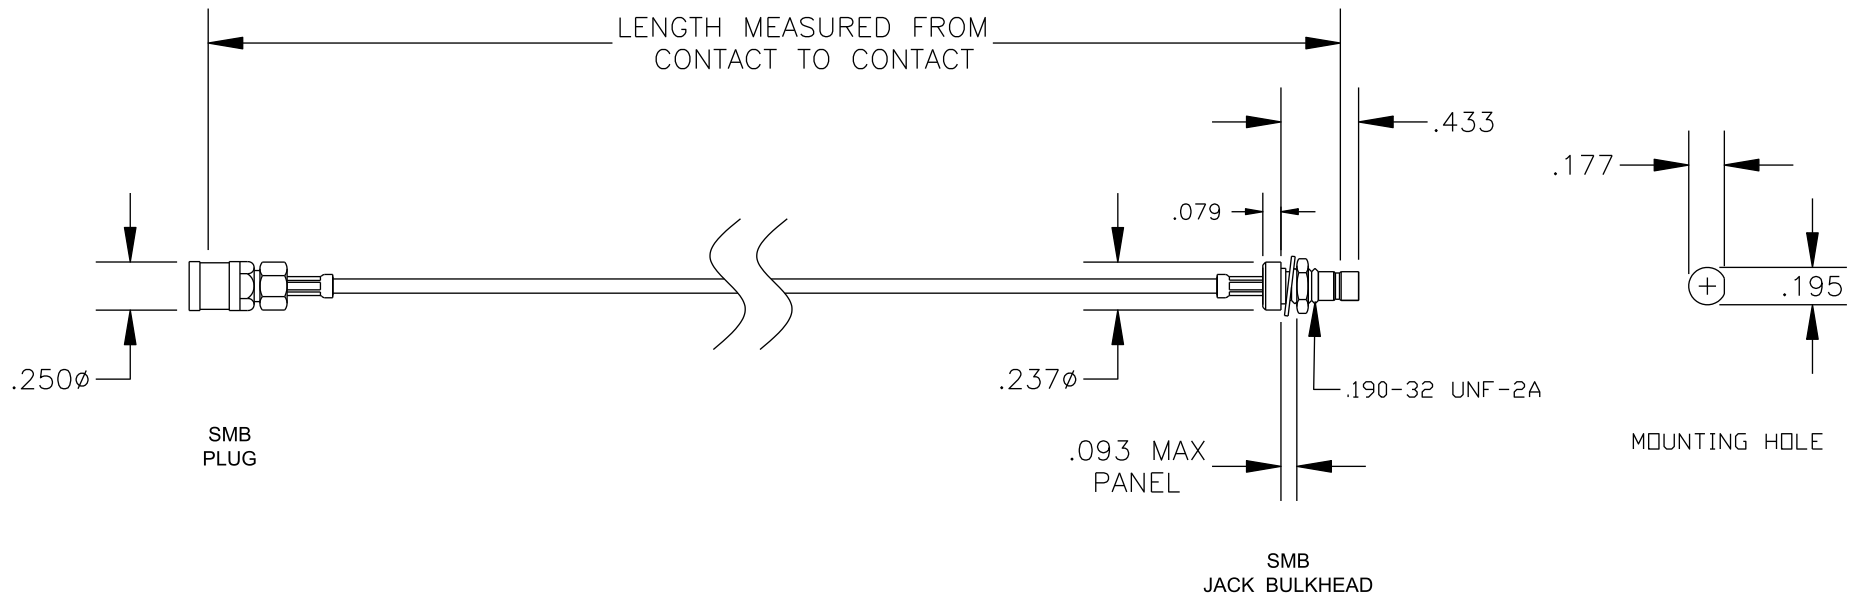

COMPONENTS	IMPEDANCE
SMB PLUG	50 OHM
SMB JACK BULKHEAD	50 OHM
RG178B/U	50 OHM

Standard Lengths	
-12	12"
-24	24"
-36	36"
-48	48"
-60	60"
-XXX	Custom Length in inches

PASTERNACK ENTERPRISES, INC.

P.O BOX 16759, IRVINE, CA 92623
PHONE (949) 261-1920 FAX (949) 261-7451

WEB ADDRESS: www.pasternack.com
E-MAIL ADDRESS: sales@pasternack.com

COAXIAL & FIBER OPTICS

DWG TITLE

PE33676-XX

DES. CABLE ASSEMBLY, RG178B/U, SMB PLUG TO
SMB JACK BULKHEAD

REV. A **FSCM NO. 53919**

CAD FILE 012408

SCALE N/A

SIZE A 147

NOTES:

1. UNLESS OTHERWISE SPECIFIED ALL DIMENSIONS ARE NOMINAL.
2. ALL SPECIFICATIONS ARE SUBJECT TO CHANGE WITHOUT NOTICE AT ANY TIME.
3. DIMENSIONS ARE IN INCHES.
4. LENGTH TOLERANCE IS $\pm 1.5\%$ OR $\pm 3/8"$, WHICHEVER IS GREATER.