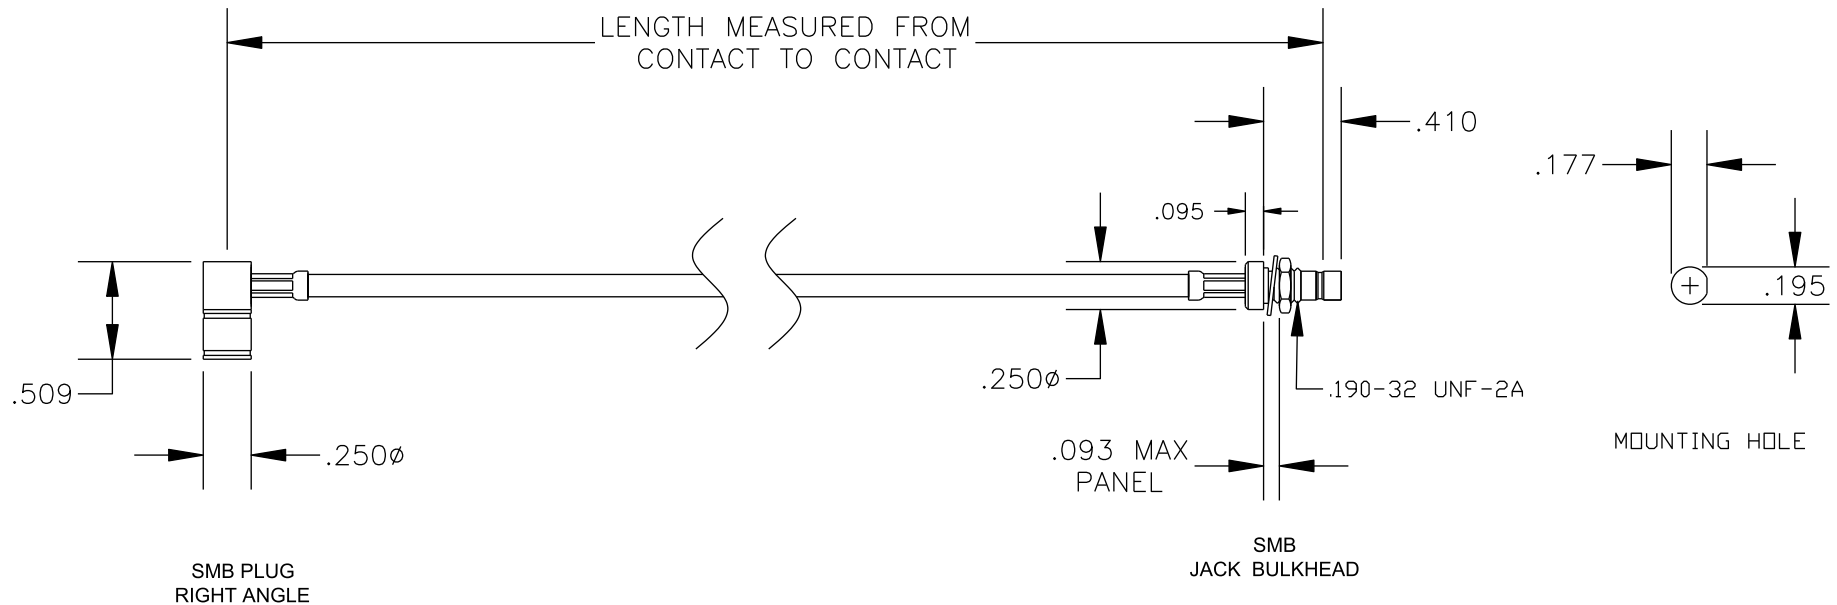

COMPONENTS	IMPEDANCE
SMB PLUG RIGHT ANGLE	50 OHM
SMB JACK BULKHEAD	50 OHM
RG316/U	50 OHM

Standard Lengths	
-12	12"
-24	24"
-36	36"
-48	48"
-60	60"
-XXX	Custom Length in inches

PASTERNACK ENTERPRISES, INC.

P.O. BOX 16759, IRVINE, CA 92623
PHONE (949) 261-1920 FAX (949) 261-7451

WEB ADDRESS: www.pasternack.com
E-MAIL ADDRESS: sales@pasternack.com

COAXIAL & FIBER OPTICS

DWG TITLE

PE33675-XX

DES. CABLE ASSEMBLY, RG316/U, SMB PLUG RIGHT ANGLE TO SMB JACK BULKHEAD

REV. A **FSCM NO. 53919**

CAD FILE 012408

SCALE N/A

SIZE A 147

NOTES:

1. UNLESS OTHERWISE SPECIFIED ALL DIMENSIONS ARE NOMINAL.
2. ALL SPECIFICATIONS ARE SUBJECT TO CHANGE WITHOUT NOTICE AT ANY TIME.
3. DIMENSIONS ARE IN INCHES.
4. LENGTH TOLERANCE IS $\pm 1.5\%$ OR $\pm 3/8"$, WHICHEVER IS GREATER.