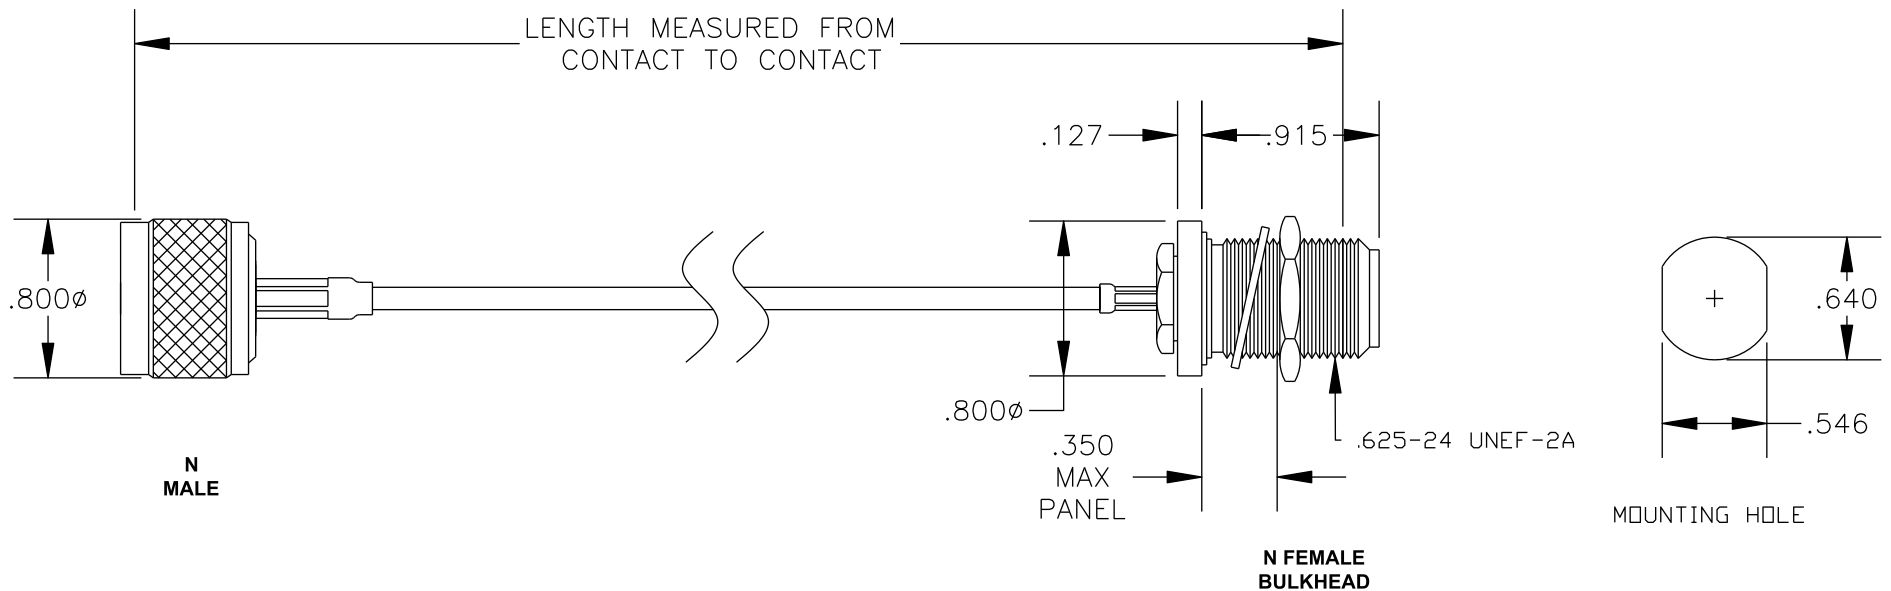

COMPONENTS	IMPEDANCE
N MALE	50 OHM
N FEMALE BULKHEAD	50 OHM
RG316/U	50 OHM

Standard Lengths	
-12	12"
-24	24"
-36	36"
-48	48"
-60	60"
-XXX	Custom Length in inches

**PASTERNAK ENTERPRISES, INC.**

P.O BOX 16759, IRVINE, CA 92623  
PHONE (949) 261-1920 FAX (949) 261-7451

WEB ADDRESS: [www.pasternack.com](http://www.pasternack.com)  
E-MAIL ADDRESS: [sales@pasternack.com](mailto:sales@pasternack.com)

**COAXIAL & FIBER OPTICS**

DWG TITLE

**PE33534-XX**

DES. CABLE ASSEMBLY, RG316/U, N MALE TO N FEMALE BULKHEAD

REV. A **FSCM NO. 53919**

CAD FILE 012408

SCALE N/A

SIZE A 147

NOTES:

1. UNLESS OTHERWISE SPECIFIED ALL DIMENSIONS ARE NOMINAL.
2. ALL SPECIFICATIONS ARE SUBJECT TO CHANGE WITHOUT NOTICE AT ANY TIME.
3. DIMENSIONS ARE IN INCHES.
4. LENGTH TOLERANCE IS  $\pm 1.5\%$  OR  $\pm 3/8"$ , WHICHEVER IS GREATER.