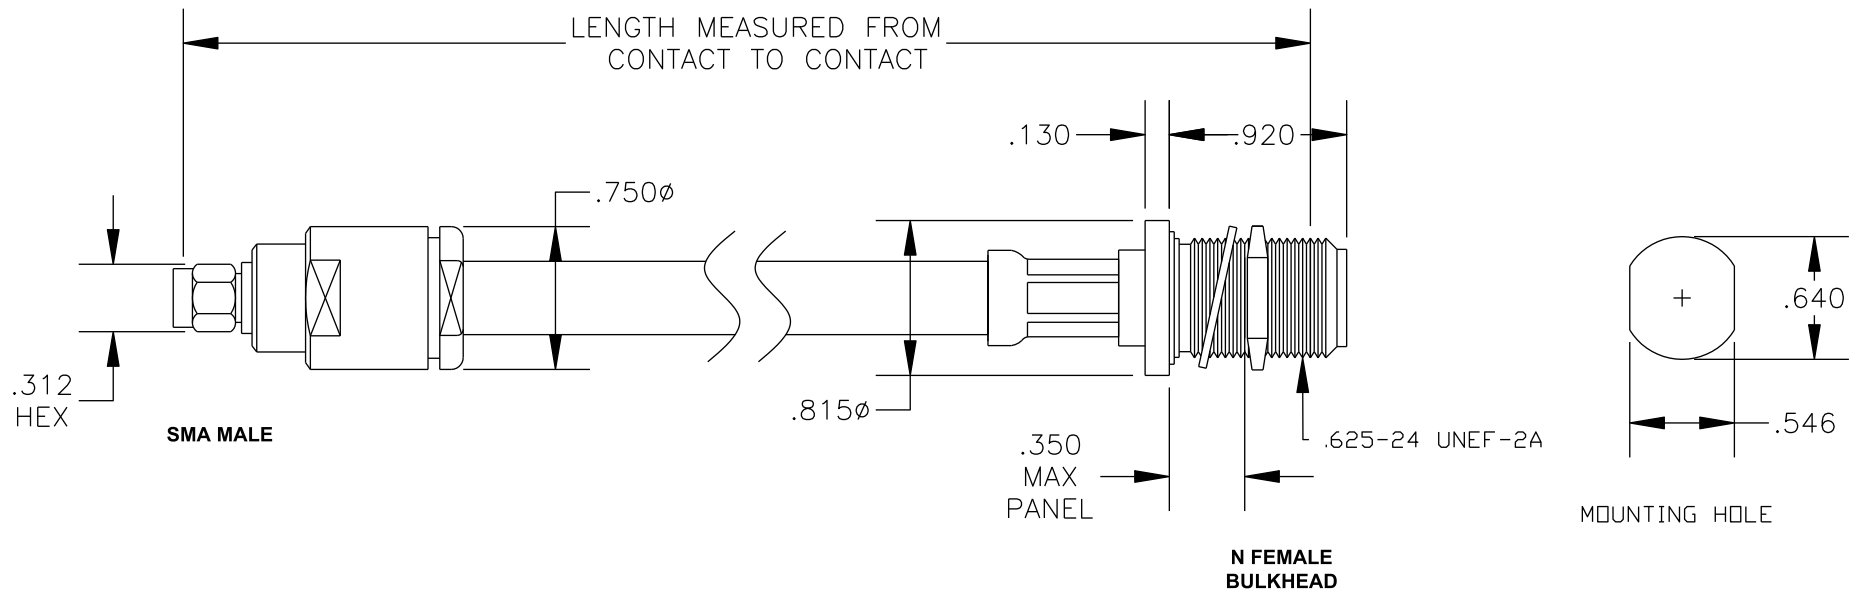

COMPONENTS	IMPEDANCE
SMA MALE	50 OHM
N FEMALE BULKHEAD	50 OHM
RG214/U	50 OHM

Standard Lengths	
-12	12"
-24	24"
-36	36"
-48	48"
-60	60"
-XXX	Custom Length in inches

PASTERNACK ENTERPRISES, INC.

P.O BOX 16759, IRVINE, CA 92623
PHONE (949) 261-1920 FAX (949) 261-7451

WEB ADDRESS: www.pasternack.com
E-MAIL ADDRESS: sales@pasternack.com

COAXIAL & FIBER OPTICS

DWG TITLE

PE33481LF-XX

DES. CABLE ASSEMBLY, RG214/U, SMA MALE TO N FEMALE BULKHEAD (LEAD FREE)

REV. A

FSCM NO. 53919

CAD FILE 012408

SCALE N/A

SIZE A 147

NOTES:

1. UNLESS OTHERWISE SPECIFIED ALL DIMENSIONS ARE NOMINAL.
2. ALL SPECIFICATIONS ARE SUBJECT TO CHANGE WITHOUT NOTICE AT ANY TIME.
3. DIMENSIONS ARE IN INCHES.
4. LENGTH TOLERANCE IS $\pm 1.5\%$ OR $\pm 3/8"$, WHICHEVER IS GREATER.