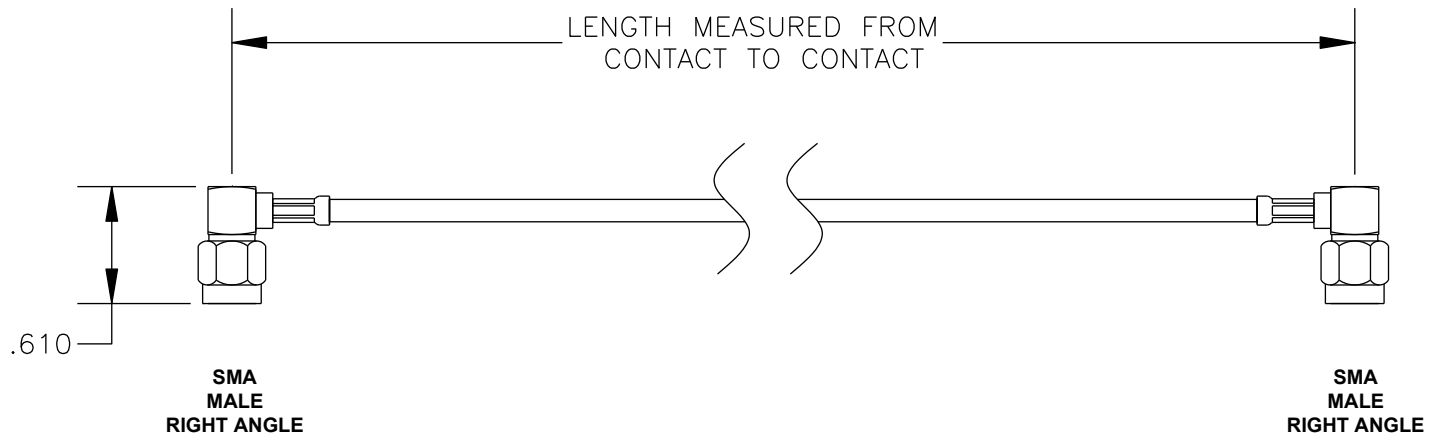

COMPONENTS	IMPEDANCE
SMA MALE RIGHT ANGLE	50 OHM
SMA MALE RIGHT ANGLE	50 OHM
RG188-DS	50 OHM

Standard Lengths	
-12	12"
-24	24"
-36	36"
-48	48"
-60	60"
-XXX	Custom Length in inches

PASTERNAK ENTERPRISES, INC.

P.O BOX 16759, IRVINE, CA 92623
PHONE (949) 261-1920 FAX (949) 261-7451

WEB ADDRESS: www.pasternack.com
E-MAIL ADDRESS: sales@pasternack.com

COAXIAL & FIBER OPTICS

DWG TITLE

PE3347LF-XX

DES. CABLE ASSEMBLY, RG188-DS, SMA MALE RIGHT ANGLE TO SMA MALE RIGHT ANGLE (LEAD FREE)

REV. A **FSCM NO. 53919**

CAD FILE 021308

SCALE N/A

SIZE A 147

NOTES:

1. UNLESS OTHERWISE SPECIFIED ALL DIMENSIONS ARE NOMINAL.
2. ALL SPECIFICATIONS ARE SUBJECT TO CHANGE WITHOUT NOTICE AT ANY TIME.
3. DIMENSIONS ARE IN INCHES.
4. LENGTH TOLERANCE IS $\pm 1.5\%$ OR $\pm 3/8"$, WHICHEVER IS GREATER.