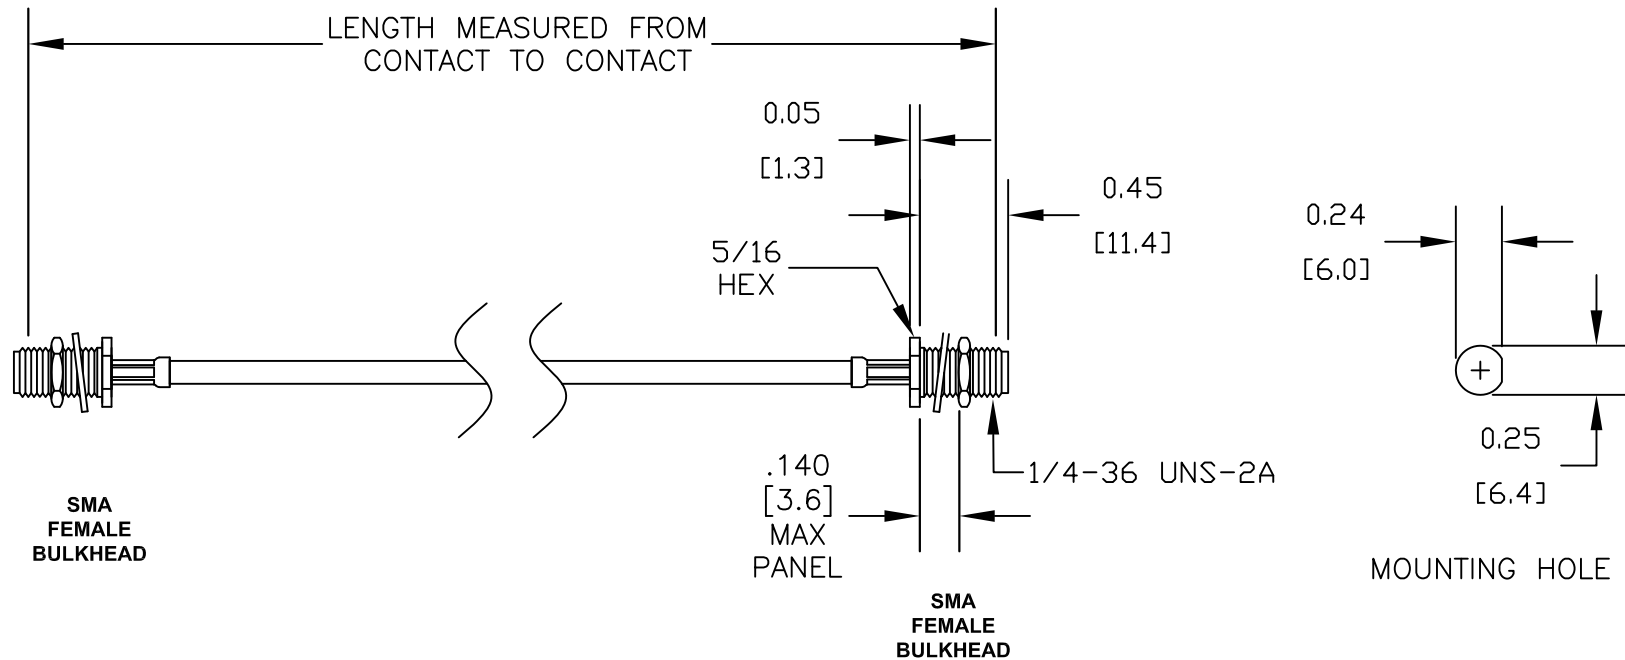

COMPONENTS	IMPEDANCE
SMA FEMALE BULKHEAD	50 OHM
SMA FEMALE BULKHEAD	50 OHM
RG174A/U	50 OHM

Standard Lengths	
-12	12"
-24	24"
-36	36"
-48	48"
-60	60"
-XXX	Custom Length in inches

**PASTERNACK ENTERPRISES, INC.**

**COAXIAL & FIBER OPTICS**

DWG TITLE

**PE33382-XX**

DES.

CABLE ASSEMBLY, RG174A/U, SMA FEMALE BULKHEAD TO SMA FEMALE BULKHEAD

REV. A

FSCM NO. 53919

CAD FILE 082411

SCALE N/A

SIZE A

2231

NOTES:

1. UNLESS OTHERWISE SPECIFIED ALL DIMENSIONS ARE NOMINAL.
2. ALL SPECIFICATIONS ARE SUBJECT TO CHANGE WITHOUT NOTICE AT ANY TIME.
3. DIMENSIONS ARE IN INCHES [mm].
4. LENGTH TOLERANCE IS  $\pm 1.5\%$  OR  $\pm 3/8"$ , WHICHEVER IS GREATER.