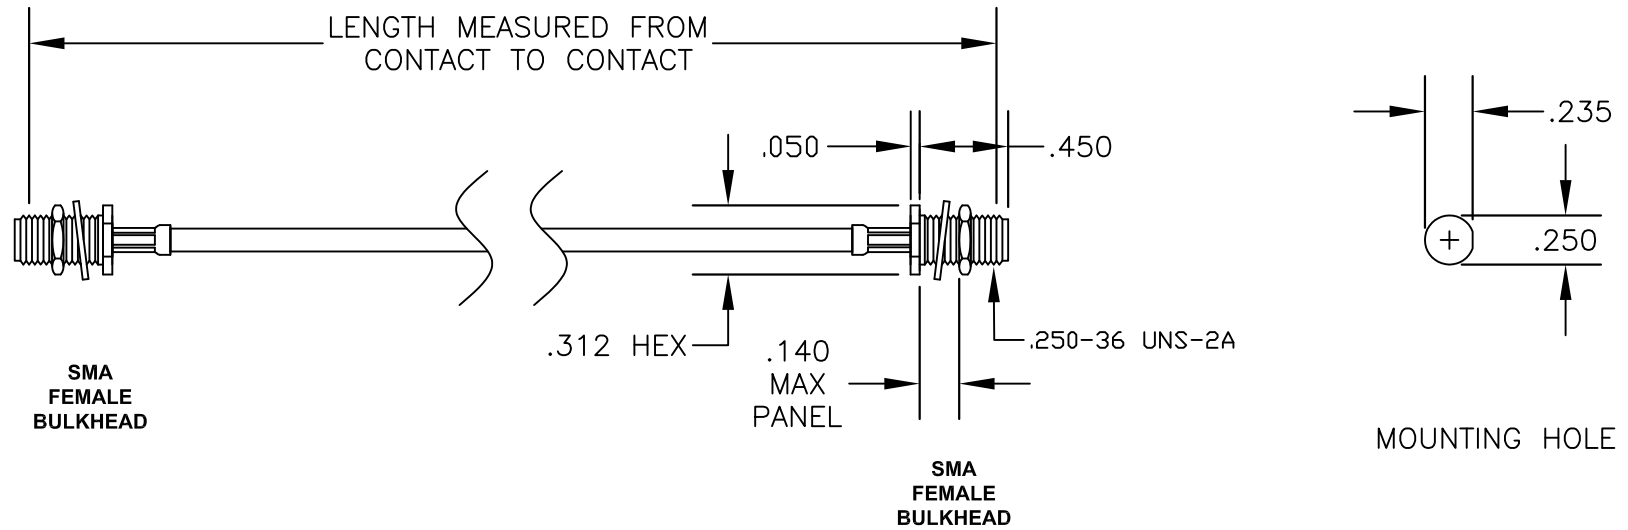

COMPONENTS	IMPEDANCE
SMA FEMALE BULKHEAD	50 OHM
SMA FEMALE BULKHEAD	50 OHM
RG174A/U	50 OHM

Standard Lengths	
-12	12"
-24	24"
-36	36"
-48	48"
-60	60"
-XXX	Custom Length in inches

PASTERNACK ENTERPRISES, INC.

P.O. BOX 16759, IRVINE, CA 92623
PHONE (949) 261-1920 FAX (949) 261-7451

WEB ADDRESS: www.pasternack.com
E-MAIL ADDRESS: sales@pasternack.com

COAXIAL & FIBER OPTICS

DWG TITLE

PE33382-XX

DES.

CABLE ASSEMBLY, RG174A/U, SMA FEMALE BULKHEAD TO SMA FEMALE BULKHEAD

SIZE A

FSCM NO. 53919

CAD FILE 043009

SCALE N/A

127

NOTES:

1. UNLESS OTHERWISE SPECIFIED ALL DIMENSIONS ARE NOMINAL.
2. ALL SPECIFICATIONS ARE SUBJECT TO CHANGE WITHOUT NOTICE AT ANY TIME.
3. DIMENSIONS ARE IN INCHES.
4. LENGTH TOLERANCE IS $\pm 1.5\%$ OR $\pm 3/8"$, WHICHEVER IS GREATER.