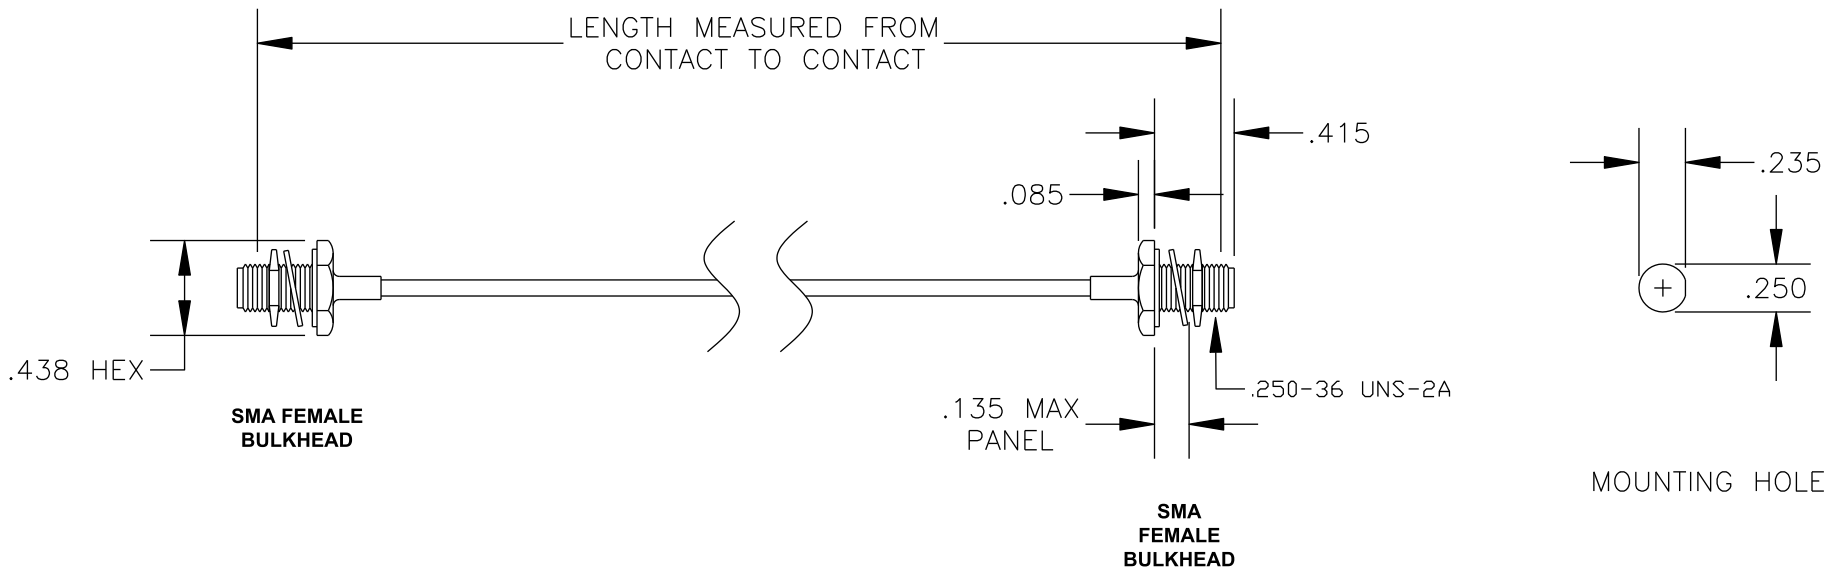

COMPONENTS	IMPEDANCE
SMA FEMALE BULKHEAD	50 OHM
SMA FEMALE BULKHEAD	50 OHM
RG405/U	50 OHM

Standard Lengths	
-12	12"
-24	24"
-36	36"
-48	48"
-60	60"
-XXX	Custom Length in inches

PASTERNAK ENTERPRISES, INC.
 P.O BOX 16759, IRVINE, CA 92623
 PHONE (949) 261-1920 FAX (949) 261-7451

WEB ADDRESS: www.pasternack.com
 E-MAIL ADDRESS: sales@pasternack.com

COAXIAL & FIBER OPTICS

DWG TITLE PE33176-XX	DES. CABLE ASSEMBLY, RG405/U, SMA FEMALE BULKHEAD TO SMA FEMALE BULKHEAD
---------------------------------------	---

REV. A	FSCM NO. 53919	CAD FILE 011808	SCALE N/A	SIZE A 147
--------	----------------	-----------------	-----------	------------

- NOTES:**
1. UNLESS OTHERWISE SPECIFIED ALL DIMENSIONS ARE NOMINAL.
 2. ALL SPECIFICATIONS ARE SUBJECT TO CHANGE WITHOUT NOTICE AT ANY TIME.
 3. DIMENSIONS ARE IN INCHES.
 4. LENGTH TOLERANCE IS $\pm 1.5\%$ OR $\pm 3/8"$, WHICHEVER IS GREATER.