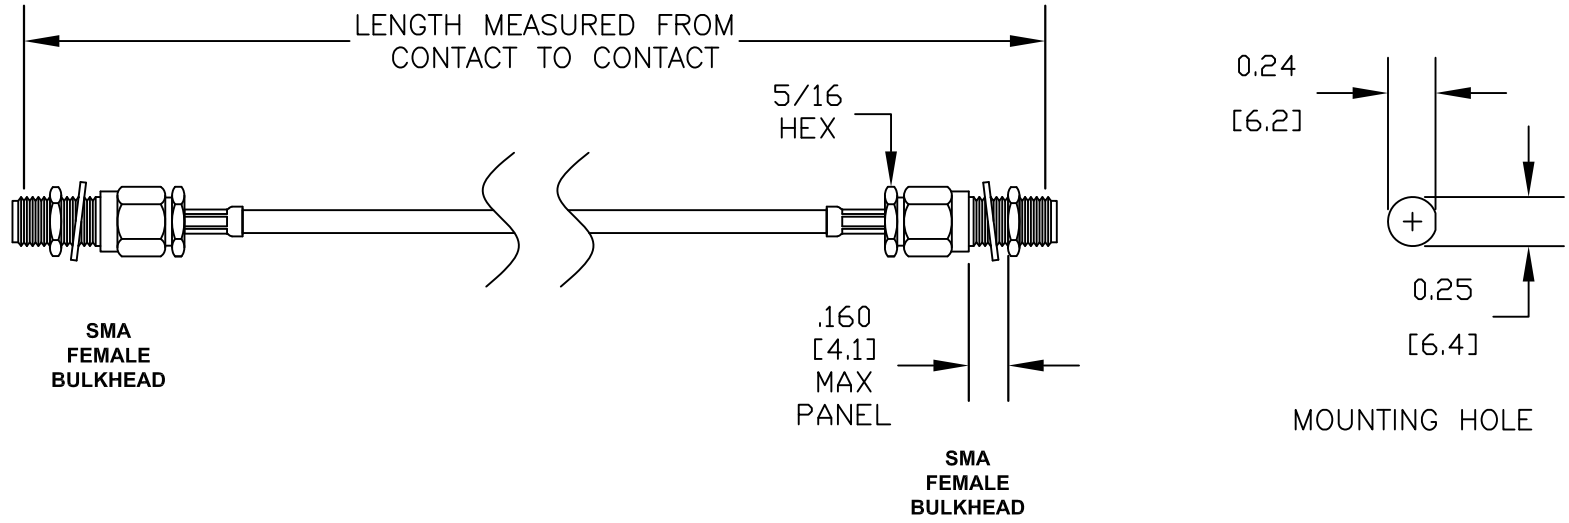

COMPONENTS	IMPEDANCE
SMA FEMALE BULKHEAD	50 OHM
SMA FEMALE BULKHEAD	50 OHM
RG178B/U	50 OHM

Standard Lengths	
-12	12"
-24	24"
-36	36"
-48	48"
-60	60"
-XXX	Custom Length in inches

**PASTERNAK ENTERPRISES, INC.**  
P.O BOX 16759, IRVINE, CA 92623  
PHONE (949) 261-1920 FAX (949) 261-7451

WEB ADDRESS: [www.pasternack.com](http://www.pasternack.com)  
E-MAIL ADDRESS: [sales@pasternack.com](mailto:sales@pasternack.com)

**COAXIAL & FIBER OPTICS**

<b>DWG TITLE</b> <b>PE33084-XX</b>	<b>DES.</b> CABLE ASSEMBLY, RG178B/U, SMA FEMALE BULKHEAD TO SMA FEMALE BULKHEAD
---------------------------------------	--

REV. -	FSCM NO. 53919	CAD FILE 071211	SCALE N/A	SIZE A	2231
--------	----------------	-----------------	-----------	--------	------

- NOTES:**
1. UNLESS OTHERWISE SPECIFIED ALL DIMENSIONS ARE NOMINAL.
  2. ALL SPECIFICATIONS ARE SUBJECT TO CHANGE WITHOUT NOTICE AT ANY TIME.
  3. DIMENSIONS ARE IN INCHES [mm].
  4. LENGTH TOLERANCE IS ± 1.5% OR 3/8", WHICHEVER IS GREATER.