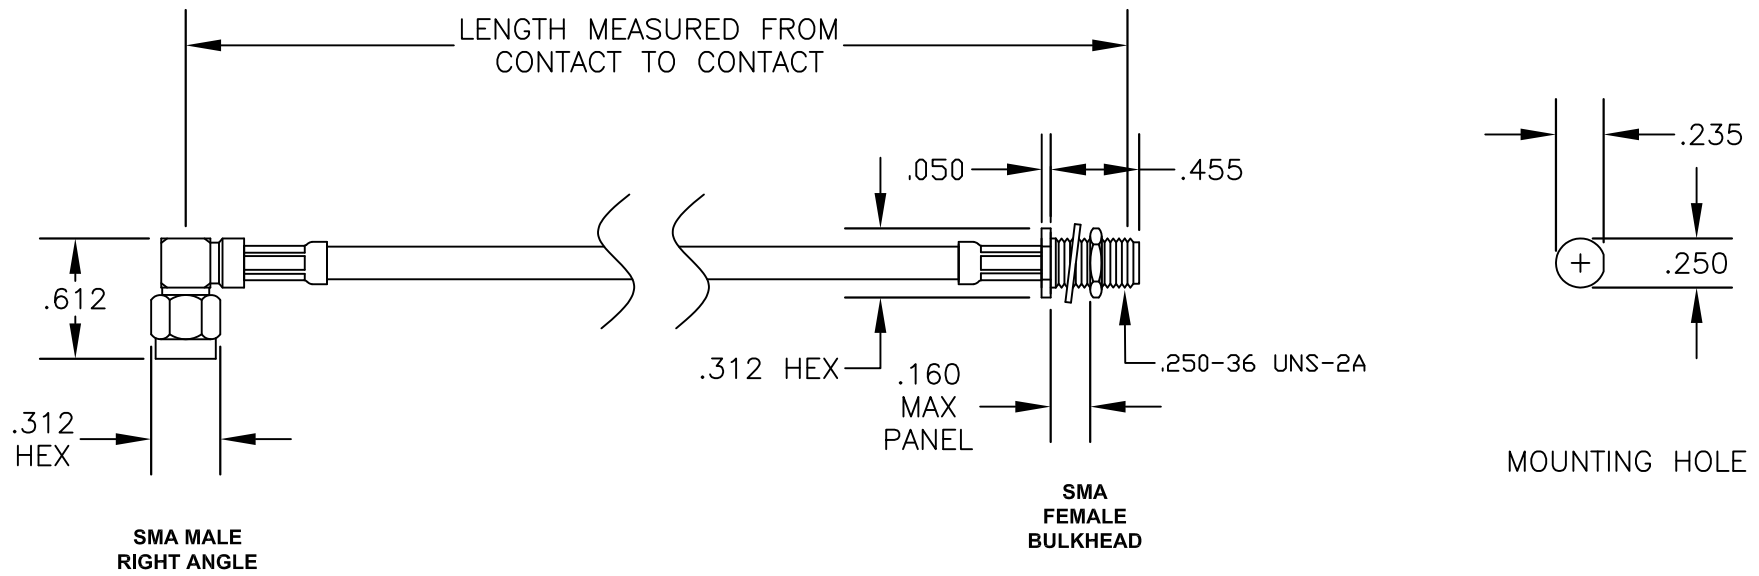

COMPONENTS	IMPEDANCE
SMA MALE RIGHT ANGLE	50 OHM
SMA FEMALE BULKHEAD	50 OHM
RG58C/U	50 OHM

Standard Lengths	
-12	12"
-24	24"
-36	36"
-48	48"
-60	60"
-XXX	Custom Length in inches

PASTERNAK ENTERPRISES, INC.
 P.O. BOX 16759, IRVINE, CA 92623
 PHONE (949) 261-1920 FAX (949) 261-7451
 WEB ADDRESS: www.pasternack.com
 E-MAIL ADDRESS: sales@pasternack.com
COAXIAL & FIBER OPTICS

DWG TITLE		DES.	
PE3156LF-XX		CABLE ASSEMBLY, RG58C/U, SMA MALE RIGHT ANGLE TO SMA FEMALE BULKHEAD (LEAD FREE)	
SIZE A	FSCM NO. 53919	CAD FILE 022908	SCALE N/A
			127

- NOTES:**
- UNLESS OTHERWISE SPECIFIED ALL DIMENSIONS ARE NOMINAL.
 - ALL SPECIFICATIONS ARE SUBJECT TO CHANGE WITHOUT NOTICE AT ANY TIME.
 - DIMENSIONS ARE IN INCHES.
 - LENGTH TOLERANCE IS $\pm 1.5\%$ OR $\pm 3/8"$, WHICHEVER IS GREATER.