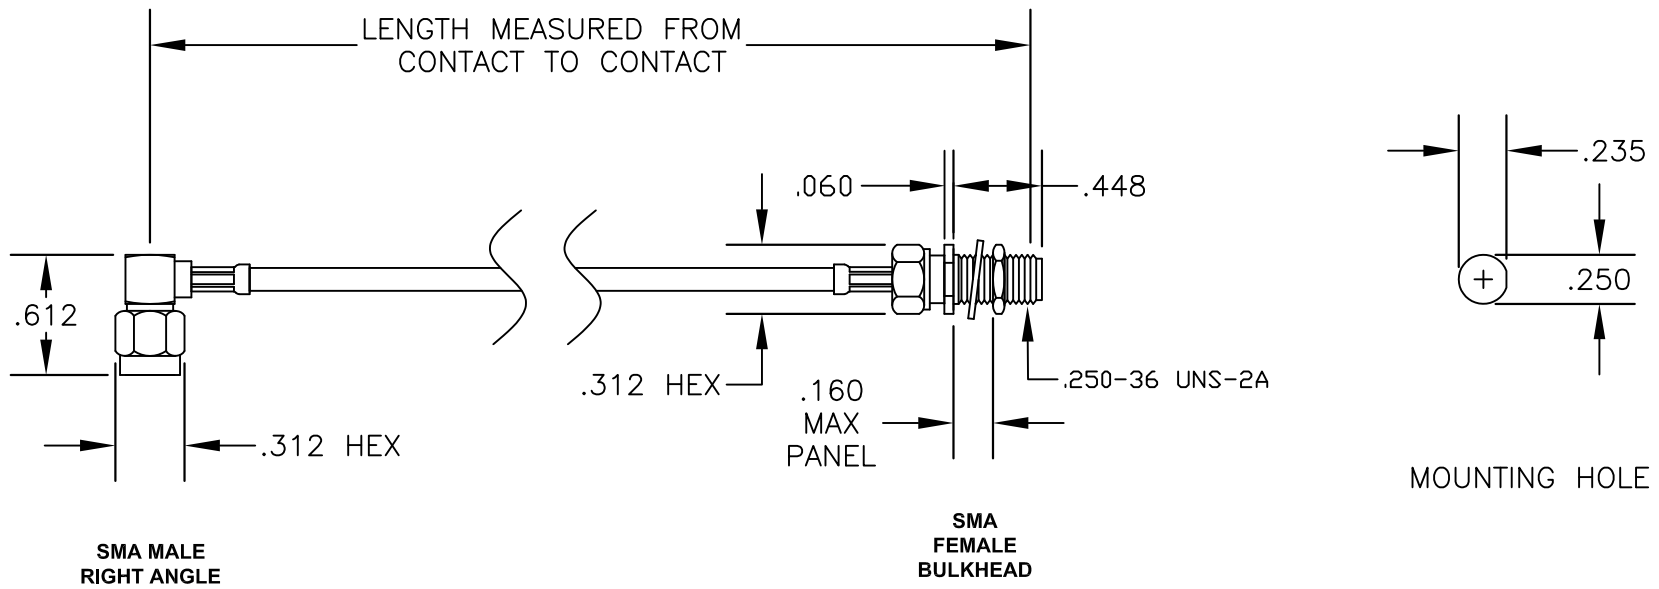

COMPONENTS	IMPEDANCE
SMA MALE RIGHT ANGLE	50 OHM
SMA FEMALE BULKHEAD	50 OHM
RG178B/U	50 OHM

Standard Lengths	
-12	12"
-24	24"
-36	36"
-48	48"
-60	60"
-XXX	Custom Length in inches

PASTERNAK ENTERPRISES, INC.

P.O BOX 16759, IRVINE, CA 92623
PHONE (949) 261-1920 FAX (949) 261-7451

WEB ADDRESS: www.pasternack.com
E-MAIL ADDRESS: sales@pasternack.com

COAXIAL & FIBER OPTICS

DWG TITLE

PE3152LF-XX

DES.

CABLE ASSEMBLY, RG178B/U, SMA MALE RIGHT ANGLE TO SMA FEMALE BULKHEAD (LEAD FREE)

SIZE A

FSCM NO. 53919

CAD FILE

022908

SCALE N/A

127

NOTES:

1. UNLESS OTHERWISE SPECIFIED ALL DIMENSIONS ARE NOMINAL.
2. ALL SPECIFICATIONS ARE SUBJECT TO CHANGE WITHOUT NOTICE AT ANY TIME.
3. DIMENSIONS ARE IN INCHES.
4. LENGTH TOLERANCE IS $\pm 1.5\%$ OR $\pm 3/8"$, WHICHEVER IS GREATER.