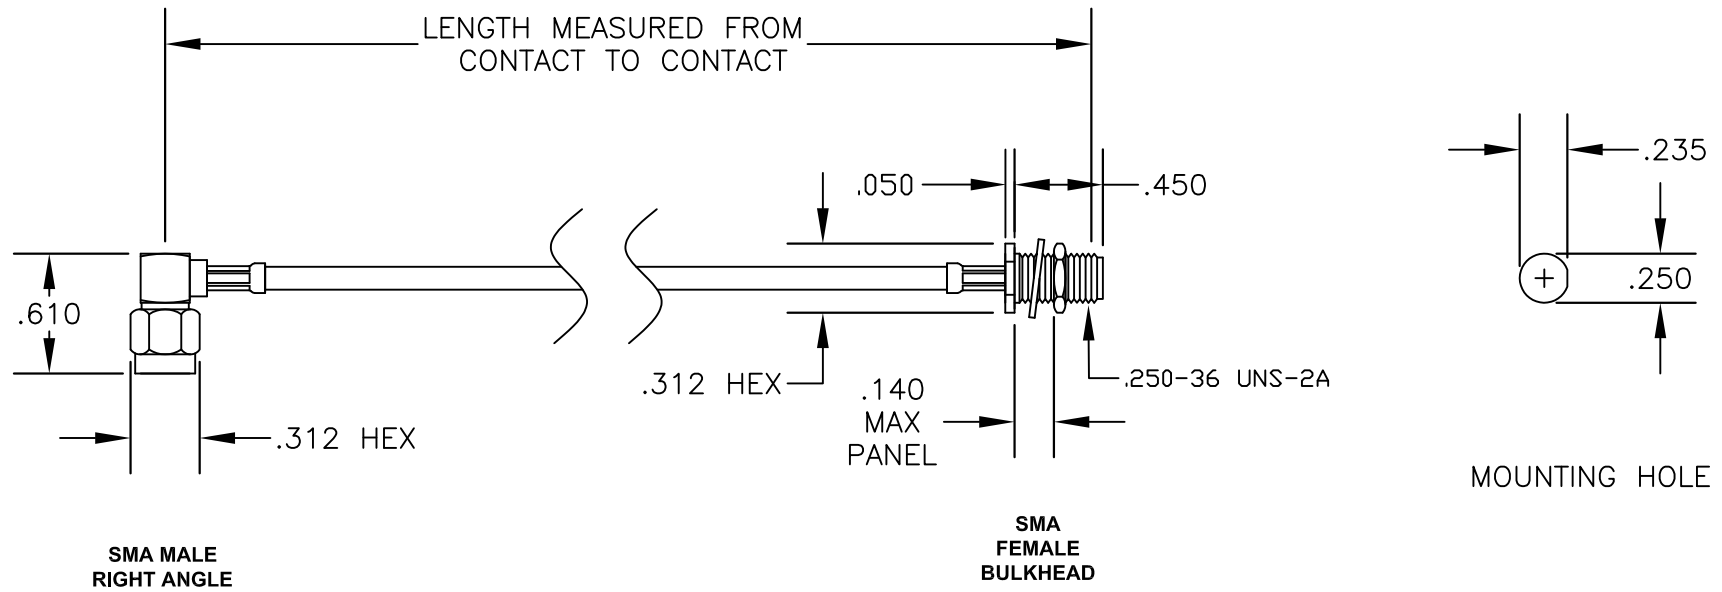

COMPONENTS	IMPEDANCE
SMA MALE RIGHT ANGLE	50 OHM
SMA FEMALE BULKHEAD	50 OHM
RG174A/U	50 OHM

Standard Lengths	
-12	12"
-24	24"
-36	36"
-48	48"
-60	60"
-XXX	Custom Length in inches

**PASTERNAK ENTERPRISES, INC.**  
 P.O BOX 16759, IRVINE, CA 92623  
 PHONE (949) 261-1920 FAX (949) 261-7451  
 WEB ADDRESS: [www.pasternack.com](http://www.pasternack.com)  
 E-MAIL ADDRESS: [sales@pasternack.com](mailto:sales@pasternack.com)  
**COAXIAL & FIBER OPTICS**

DWG TITLE	<b>PE3149LF-XX</b>		DES.	CABLE ASSEMBLY, RG174A/U, SMA MALE RIGHT ANGLE TO SMA FEMALE BULKHEAD (LEAD FREE)		
SIZE A	FSCM NO. 53919	CAD FILE	022908	SCALE	N/A	127

- NOTES:**
- UNLESS OTHERWISE SPECIFIED ALL DIMENSIONS ARE NOMINAL.
  - ALL SPECIFICATIONS ARE SUBJECT TO CHANGE WITHOUT NOTICE AT ANY TIME.
  - DIMENSIONS ARE IN INCHES.
  - LENGTH TOLERANCE IS  $\pm 1.5\%$  OR  $\pm 3/8"$ , WHICHEVER IS GREATER.