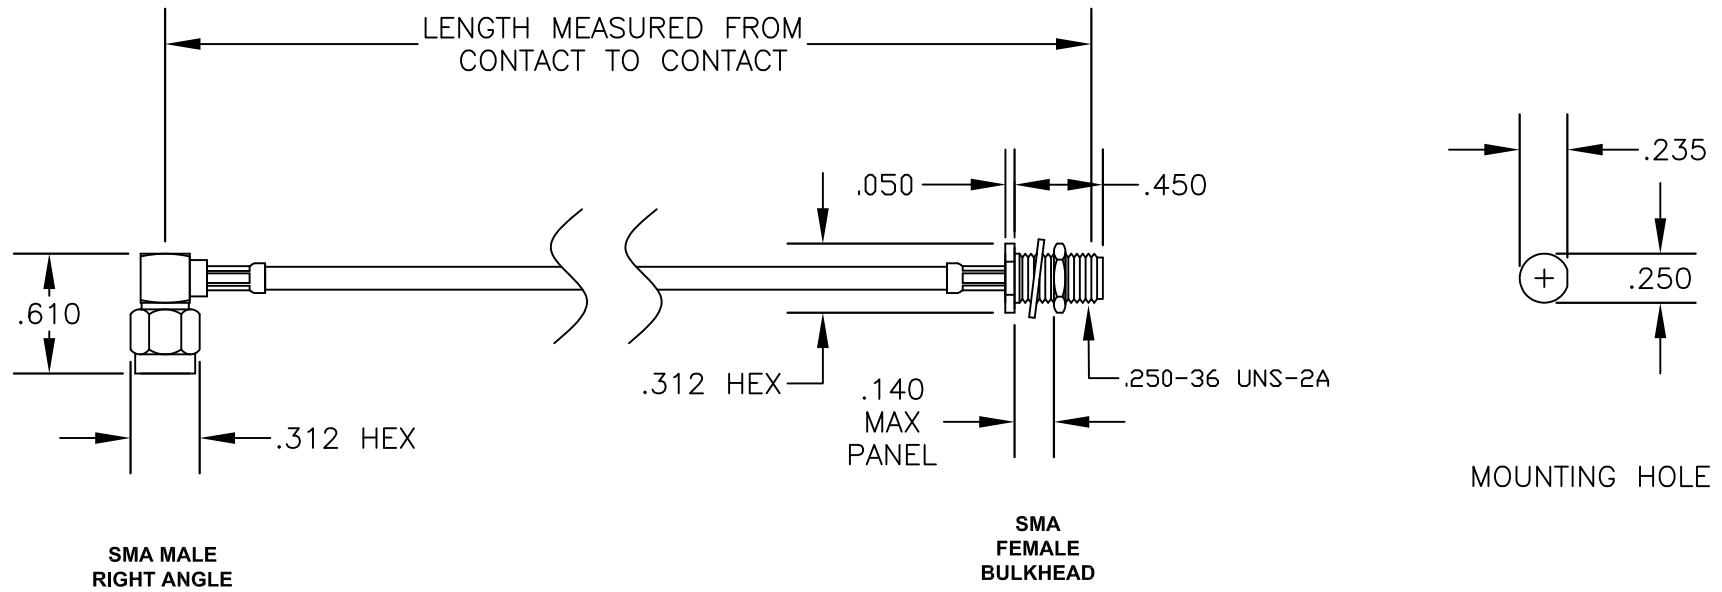

COMPONENTS	IMPEDANCE
SMA MALE RIGHT ANGLE	50 OHM
SMA FEMALE BULKHEAD	50 OHM
RG188A/U	50 OHM

Standard Lengths	
-12	12"
-24	24"
-36	36"
-48	48"
-60	60"
-XXX	Custom Length in inches

PASTERNAK ENTERPRISES, INC.
 P.O BOX 16759, IRVINE, CA 92623
 PHONE (949) 261-1920 FAX (949) 261-7451
 WEB ADDRESS: www.pasternack.com
 E-MAIL ADDRESS: sales@pasternack.com
COAXIAL & FIBER OPTICS

DWG TITLE	PE3050LF-XX		DES.	CABLE ASSEMBLY, RG188A/U, SMA MALE RIGHT ANGLE TO SMA FEMALE BULKHEAD (LEAD FREE)		
SIZE A	FSCM NO. 53919	CAD FILE	022908	SCALE	N/A	127

- NOTES:**
- UNLESS OTHERWISE SPECIFIED ALL DIMENSIONS ARE NOMINAL.
 - ALL SPECIFICATIONS ARE SUBJECT TO CHANGE WITHOUT NOTICE AT ANY TIME.
 - DIMENSIONS ARE IN INCHES.
 - LENGTH TOLERANCE IS $\pm 1.5\%$ OR $\pm 3/8"$, WHICHEVER IS GREATER.